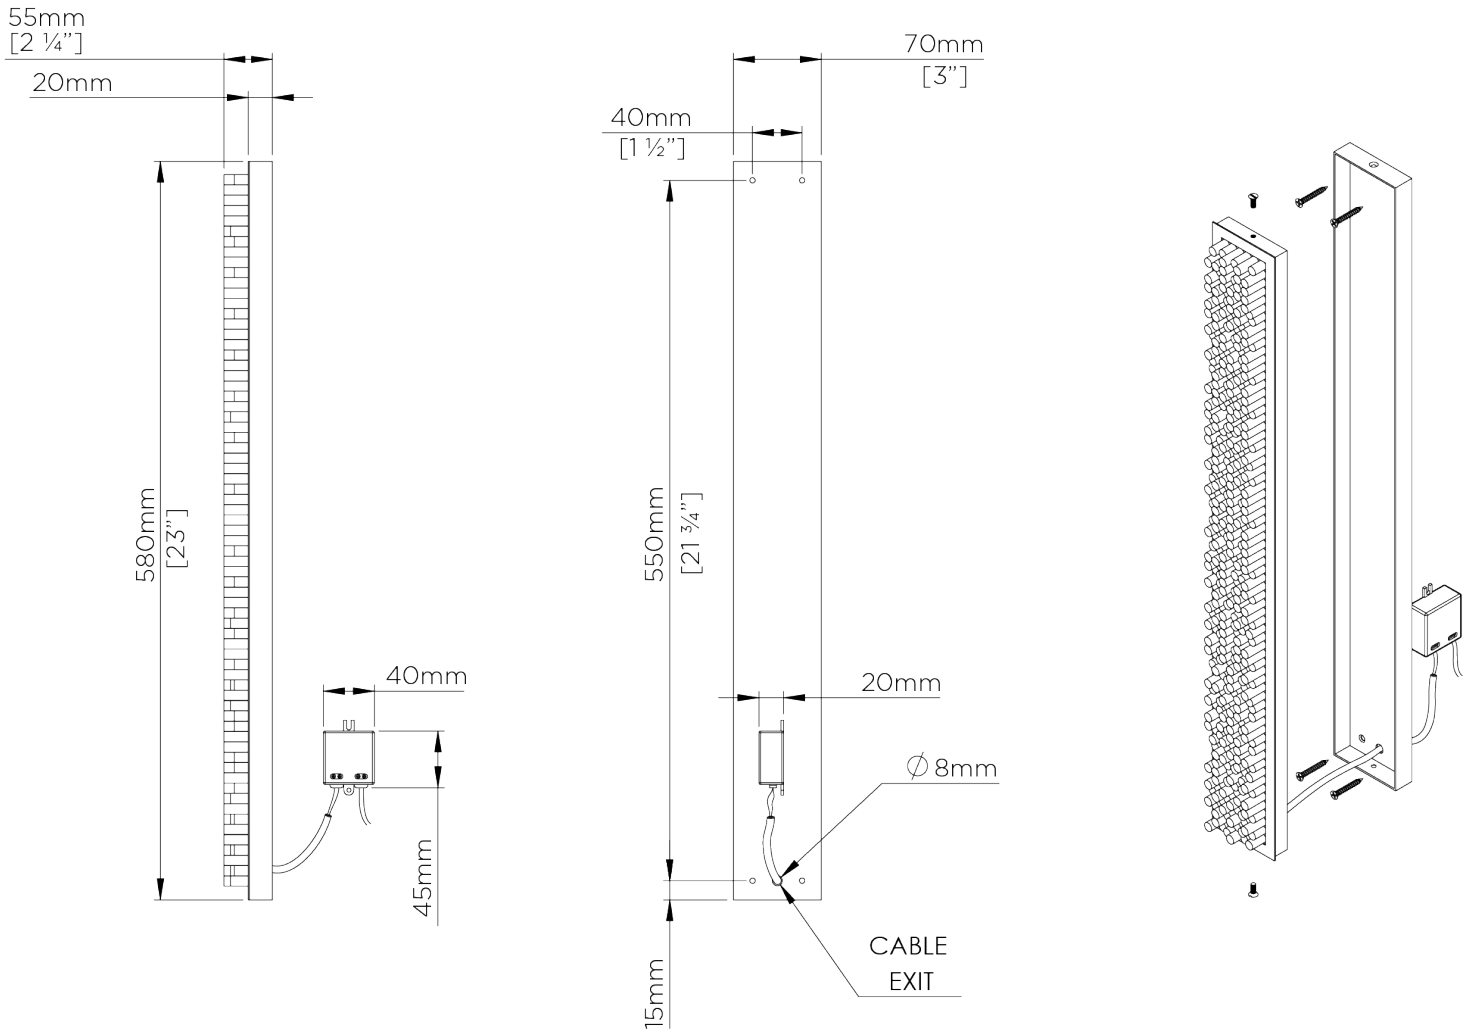

PORTA ROMANA

Chloe Wall Light Small

TWL90S | Nickel

Shown in Perspex with Nickel

HEIGHT
580mm | 23"

CONSTRUCTED FROM
Patinated or nickel plated brass and
perspex

MAX WATTAGE
6W

WIDTH
70mm | 3"

WEIGHT
2.21 kg | 4.862 lbs

LAMP
LED Supplied Fitted

PROJECTION
55mm | 2 1/4"

VOLTAGE
120V

FINISHES

1 Brass
2 Nickel

Chloe Wall Light Small

TWL90S

HEIGHT
580mm | 23"

WIDTH
70mm | 3"

© Porta Romana 2022

Dimensions and weights are provided as a guide. All Porta Romana Products are made by hand and variations can occur in some products. The products you are buying or marketing are exclusive designs belonging to Porta Romana. Please do not submit design sheets featuring our products to other manufacturing companies nor to other parties who might. Any manufacturer found to be reproducing Porta Romana products will be breaching copyright law and will be actively pursued