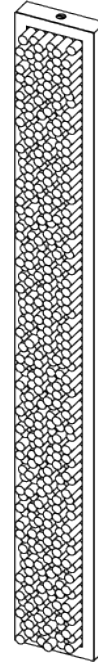

PORTA ROMANA

Chloe Wall Light Small

TWL90S | Nickel

Shown in Perspex with Nickel

HEIGHT
580mm | 23"

CONSTRUCTED FROM
Patinated or nickel plated brass and
perspex

MAX WATTAGE
6W

WIDTH
70mm | 3"

WEIGHT
2.21 kg | 4.862 lbs

LAMP
LED Supplied Fitted

PROJECTION
55mm | 2 1/4"

VOLTAGE
120V

FINISHES

1 Brass
2 Nickel

Chloe Wall Light Small

TWL90S

HEIGHT
580mm | 23"

WIDTH
70mm | 3"

© Porta Romana 2022

Dimensions and weights are provided as a guide. All Porta Romana Products are made by hand and variations can occur in some products. The products you are buying or marketing are exclusive designs belonging to Porta Romana. Please do not submit design sheets featuring our products to other manufacturing companies nor to other parties who might. Any manufacturer found to be reproducing Porta Romana products will be breaching copyright law and will be actively pursued