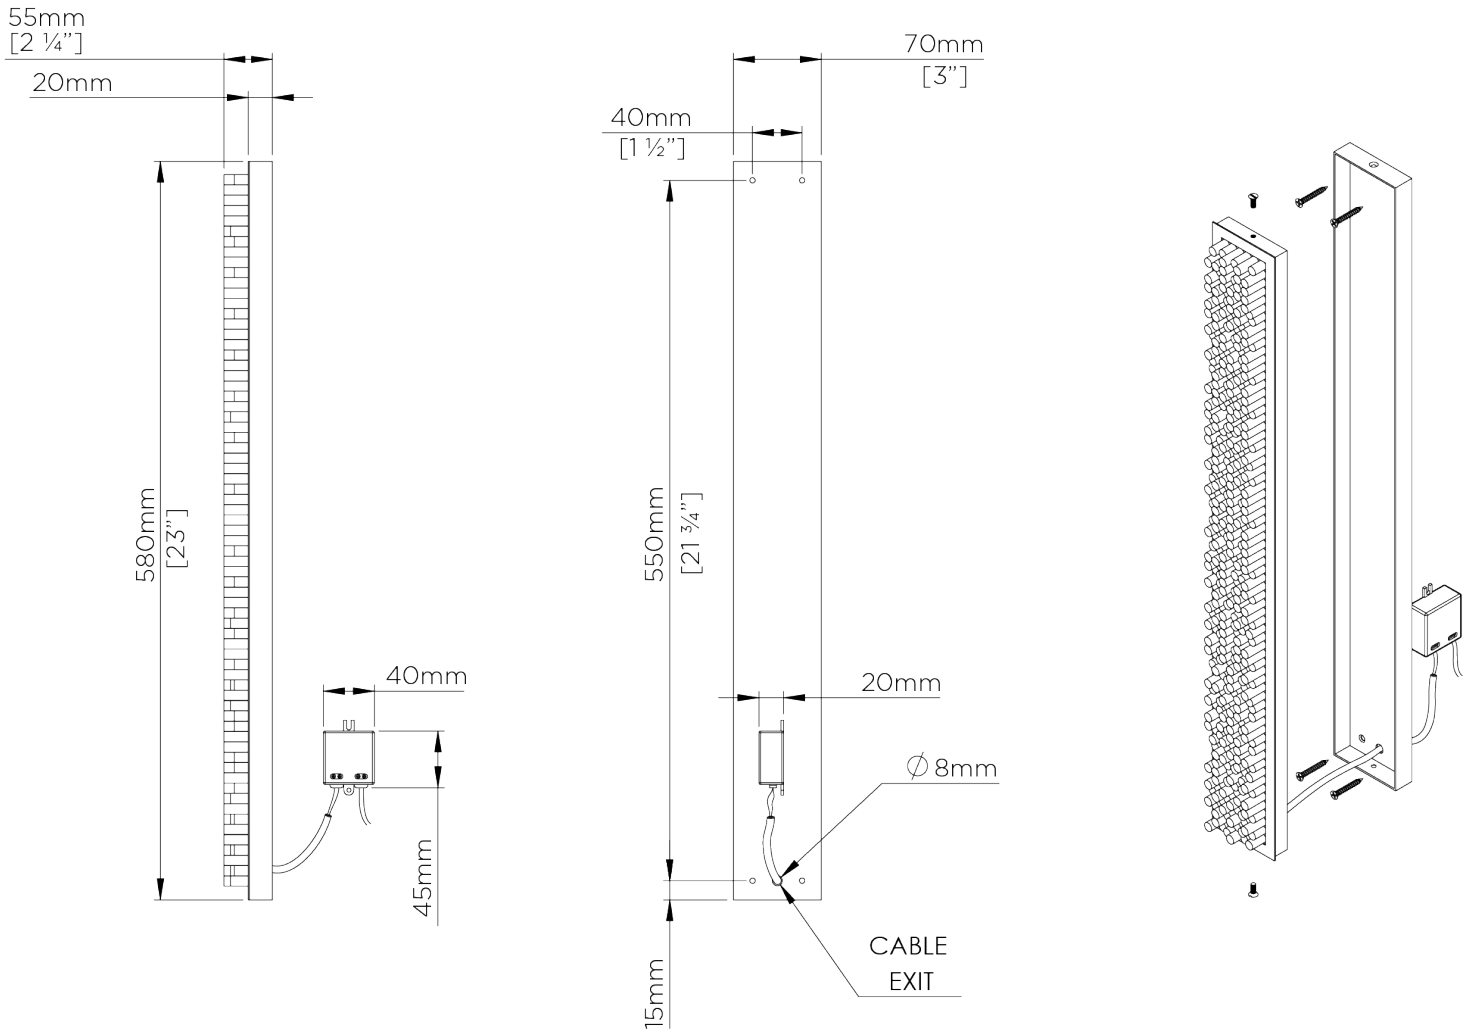

## Chloe Wall Light Small

TWL90S | Brass

Shown in Perspex with Brass

HEIGHT  
580mm | 23"

CONSTRUCTED FROM  
Patinated or nickel plated brass and  
perspex

MAX WATTAGE  
6W

WIDTH  
70mm | 3"

WEIGHT  
2.21 kg | 4.862 lbs

LAMP  
LED Supplied Fitted

PROJECTION  
55mm | 2 1/4"

VOLTAGE  
120V

# Chloe Wall Light Small

TWL90S

HEIGHT  
580mm | 23"

WIDTH  
70mm | 3"

© Porta Romana 2022

Dimensions and weights are provided as a guide. All Porta Romana Products are made by hand and variations can occur in some products. The products you are buying or marketing are exclusive designs belonging to Porta Romana. Please do not submit design sheets featuring our products to other manufacturing companies nor to other parties who might. Any manufacturer found to be reproducing Porta Romana products will be breaching copyright law and will be actively pursued