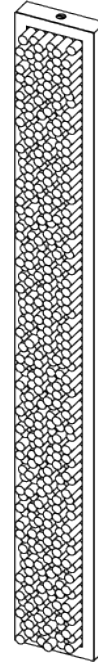

## Chloe Wall Light Small

TWL90S | Brass

Shown in Perspex with Brass

HEIGHT  
580mm | 23"

CONSTRUCTED FROM  
Patinated or nickel plated brass and  
perspex

MAX WATTAGE  
6W

WIDTH  
70mm | 3"

WEIGHT  
2.21 kg | 4.862 lbs

LAMP  
LED Supplied Fitted

PROJECTION  
55mm | 2 1/4"

VOLTAGE  
120V

### FINISHES

1 Brass  
2 Nickel

# Chloe Wall Light Small

TWL90S

HEIGHT  
580mm | 23"

WIDTH  
70mm | 3"

© Porta Romana 2022

Dimensions and weights are provided as a guide. All Porta Romana Products are made by hand and variations can occur in some products. The products you are buying or marketing are exclusive designs belonging to Porta Romana. Please do not submit design sheets featuring our products to other manufacturing companies nor to other parties who might. Any manufacturer found to be reproducing Porta Romana products will be breaching copyright law and will be actively pursued