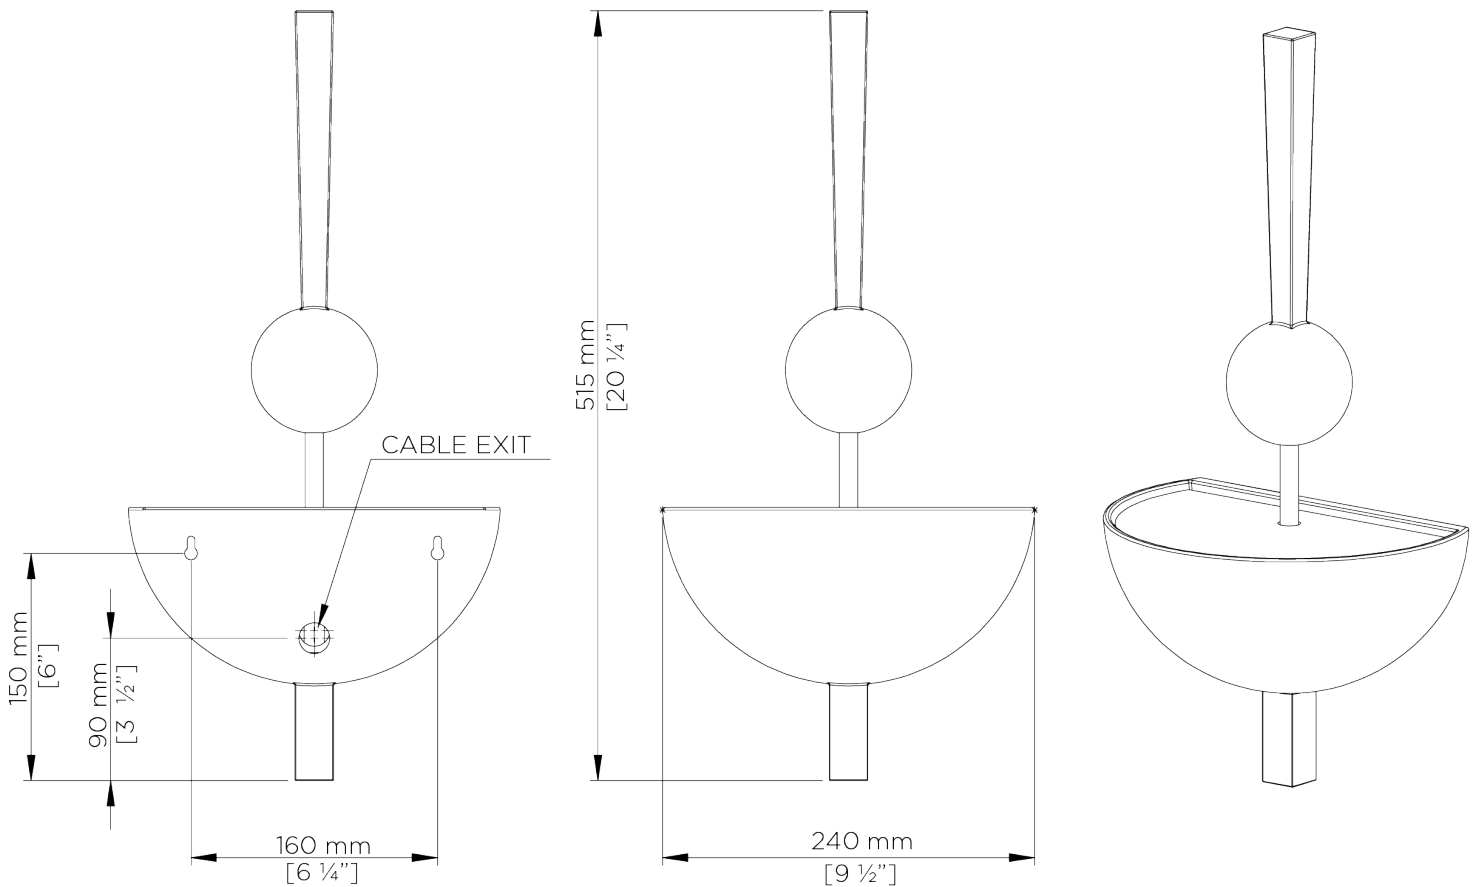

PORTA ROMANA

Bronte Wall Light

TWL122 | Plaster White

Plaster White

HEIGHT
515mm | 20 1/2"

CONSTRUCTED FROM
Cast composite with decorative finish

LAMP
LED Supplied Fitted

WIDTH
240mm | 9 1/2"

WEIGHT
0.7 kg | 1.54 lbs

VOLTAGE
120V

PROJECTION
165mm | 6 1/2"

FINISHES
1 Plaster White

Bronte Wall Light

TWL122

HEIGHT
515mm | 20 1/2"

WIDTH
240mm | 9 1/2"