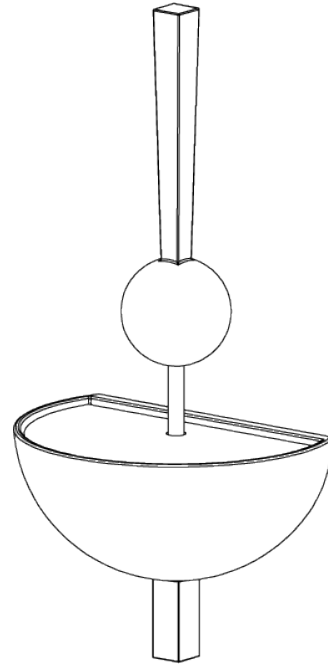

PORTA ROMANA

Bronte Wall Light

TWL122 | Plaster White

Plaster White

HEIGHT
515mm | 20 1/2"

CONSTRUCTED FROM
Cast composite with decorative finish

LAMP
LED Supplied Fitted

WIDTH
240mm | 9 1/2"

WEIGHT
0.7 kg | 1.54 lbs

VOLTAGE
120V

PROJECTION
165mm | 6 1/2"

FINISHES
1 Plaster White

Bronte Wall Light

TWL122

HEIGHT
515mm | 20 1/2"

WIDTH
240mm | 9 1/2"