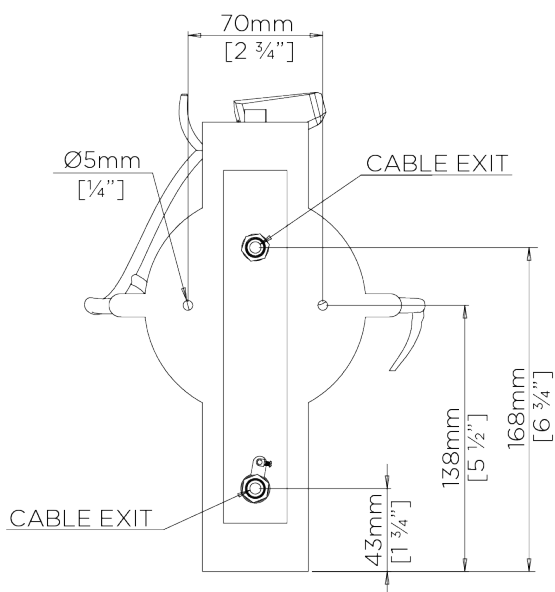

PORTA ROMANA

Blossom Wall Light

TWL48 | White Gold with Glass

White Gold shown with 6 1/2" Open Back Oval in Putty Silk

HEIGHT
410mm | 16 1/4"

HEIGHT WITH SHADE
410mm | 16 1/4"

WIDTH
170mm | 6 3/4"

WIDTH WITH SHADE
170mm | 6 3/4"

CONSTRUCTED FROM
Forged steel with decorative finish
and glass

WEIGHT
0.8 kg | 1.76 lbs

PROJECTION
105mm | 4 1/4"

RECOMMENDED SHADE
6.5" Open Back Oval

MAX WATTAGE
25W

LAMP
2 x T-4 G-9 Lamp

VOLTAGE
120V

FINISHES
1 Decayed Silver with Glass
2 White Gold with Glass

Blossom Wall Light

TWL48

HEIGHT
410mm | 16 1/4"

HEIGHT WITH SHADE
410mm | 16 1/4"

WIDTH
170mm | 6 3/4"

WIDTH WITH SHADE
170mm | 6 3/4"

© Porta Romana 2022

Dimensions and weights are provided as a guide. All Porta Romana Products are made by hand and variations can occur in some products. The products you are buying or marketing are exclusive designs belonging to Porta Romana. Please do not submit design sheets featuring our products to other manufacturing companies nor to other parties who might. Any manufacturer found to be reproducing Porta Romana products will be breaching copyright law and will be actively pursued