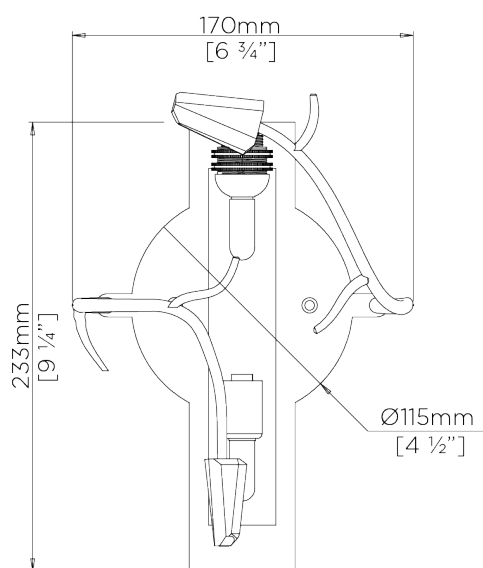

PORTA ROMANA

Blossom Wall Light

TWL48 | White Gold with Glass

White Gold shown with 6 1/2" Open Back Oval in Putty Silk

HEIGHT
410mm | 16 1/4"

HEIGHT WITH SHADE
410mm | 16 1/4"

WIDTH
170mm | 6 3/4"

WIDTH WITH SHADE
170mm | 6 3/4"

CONSTRUCTED FROM
Forged steel with decorative finish
and glass

WEIGHT
0.8 kg | 1.76 lbs

PROJECTION
105mm | 4 1/4"

RECOMMENDED SHADE
6.5" Open Back Oval

MAX WATTAGE
25W

LAMP
2 x T-4 G-9 Lamp

VOLTAGE
120V

FINISHES
1 Decayed Silver with Glass
2 White Gold with Glass

Blossom Wall Light

TWL48

HEIGHT
410mm | 16 1/4"

HEIGHT WITH SHADE
410mm | 16 1/4"

WIDTH
170mm | 6 3/4"

WIDTH WITH SHADE
170mm | 6 3/4"

© Porta Romana 2022

Dimensions and weights are provided as a guide. All Porta Romana Products are made by hand and variations can occur in some products. The products you are buying or marketing are exclusive designs belonging to Porta Romana. Please do not submit design sheets featuring our products to other manufacturing companies nor to other parties who might. Any manufacturer found to be reproducing Porta Romana products will be breaching copyright law and will be actively pursued