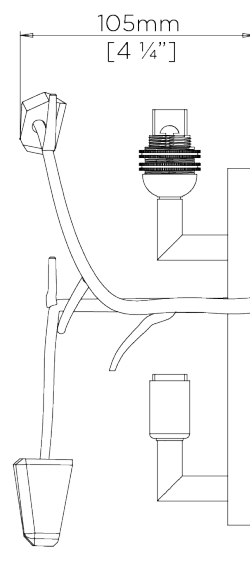

PORTA ROMANA

Blossom Wall Light

TWL48 | White Gold with Glass

White Gold shown with 6 1/2" Open Back Oval in Putty Silk

HEIGHT
410mm | 16 1/4"

HEIGHT WITH SHADE
410mm | 16 1/4"

WIDTH
170mm | 6 3/4"

WIDTH WITH SHADE
170mm | 6 3/4"

CONSTRUCTED FROM
Forged steel with decorative finish
and glass

WEIGHT
0.8 kg | 1.76 lbs

PROJECTION
105mm | 4 1/4"

RECOMMENDED SHADE
6.5" Open Back Oval

MAX WATTAGE
25W

LAMP
2 x T-4 G-9 Lamp

VOLTAGE
120V

FINISHES
1 Decayed Silver with Glass
2 White Gold with Glass

Blossom Wall Light

TWL48

HEIGHT
410mm | 16 1/4"

HEIGHT WITH SHADE
410mm | 16 1/4"

WIDTH
170mm | 6 3/4"

WIDTH WITH SHADE
170mm | 6 3/4"

© Porta Romana 2022

Dimensions and weights are provided as a guide. All Porta Romana Products are made by hand and variations can occur in some products. The products you are buying or marketing are exclusive designs belonging to Porta Romana. Please do not submit design sheets featuring our products to other manufacturing companies nor to other parties who might. Any manufacturer found to be reproducing Porta Romana products will be breaching copyright law and will be actively pursued