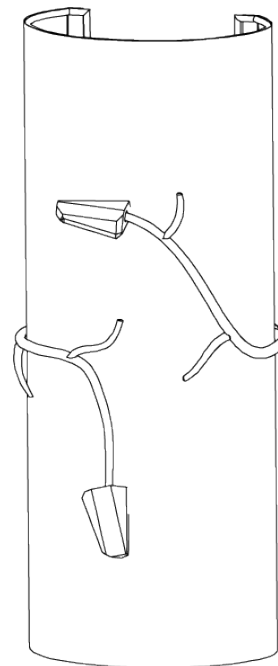

PORTA ROMANA

Blossom Wall Light

TWL48 | White Gold with Glass

White Gold shown with 6 1/2" Open Back Oval in Putty Silk

HEIGHT
410mm | 16 1/4"

HEIGHT WITH SHADE
410mm | 16 1/4"

WIDTH
170mm | 6 3/4"

WIDTH WITH SHADE
170mm | 6 3/4"

CONSTRUCTED FROM
Forged steel with decorative finish
and glass

WEIGHT
0.8 kg | 1.76 lbs

PROJECTION
105mm | 4 1/4"

RECOMMENDED SHADE
6.5" Open Back Oval

MAX WATTAGE
25W

LAMP
2 x T-4 G-9 Lamp

VOLTAGE
120V

FINISHES
1 Decayed Silver with Glass
2 White Gold with Glass

Blossom Wall Light

TWL48

HEIGHT
410mm | 16 1/4"

HEIGHT WITH SHADE
410mm | 16 1/4"

WIDTH
170mm | 6 3/4"

WIDTH WITH SHADE
170mm | 6 3/4"

© Porta Romana 2022

Dimensions and weights are provided as a guide. All Porta Romana Products are made by hand and variations can occur in some products. The products you are buying or marketing are exclusive designs belonging to Porta Romana. Please do not submit design sheets featuring our products to other manufacturing companies nor to other parties who might. Any manufacturer found to be reproducing Porta Romana products will be breaching copyright law and will be actively pursued