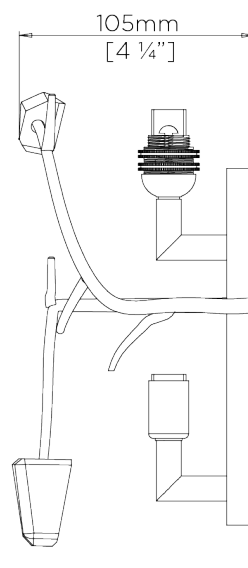

PORTA ROMANA

Blossom Wall Light

TWL48 | Decayed Silver with Glass

Decayed Silver shown with 6 1/2" Open Back Oval in Putty Silk

HEIGHT
410mm | 16 1/4"

HEIGHT WITH SHADE
410mm | 16 1/4"

WIDTH
170mm | 6 3/4"

WIDTH WITH SHADE
170mm | 6 3/4"

CONSTRUCTED FROM
Forged steel with decorative finish
and glass

WEIGHT
0.8 kg | 1.76 lbs

PROJECTION
105mm | 4 1/4"

RECOMMENDED SHADE
6.5" Open Back Oval

MAX WATTAGE
25W

LAMP
2 x T-4 G-9 Lamp

VOLTAGE
120V

FINISHES
1 Decayed Silver with Glass
2 White Gold with Glass

Blossom Wall Light

TWL48

HEIGHT
410mm | 16 1/4"

HEIGHT WITH SHADE
410mm | 16 1/4"

WIDTH
170mm | 6 3/4"

WIDTH WITH SHADE
170mm | 6 3/4"

© Porta Romana 2022

Dimensions and weights are provided as a guide. All Porta Romana Products are made by hand and variations can occur in some products. The products you are buying or marketing are exclusive designs belonging to Porta Romana. Please do not submit design sheets featuring our products to other manufacturing companies nor to other parties who might. Any manufacturer found to be reproducing Porta Romana products will be breaching copyright law and will be actively pursued