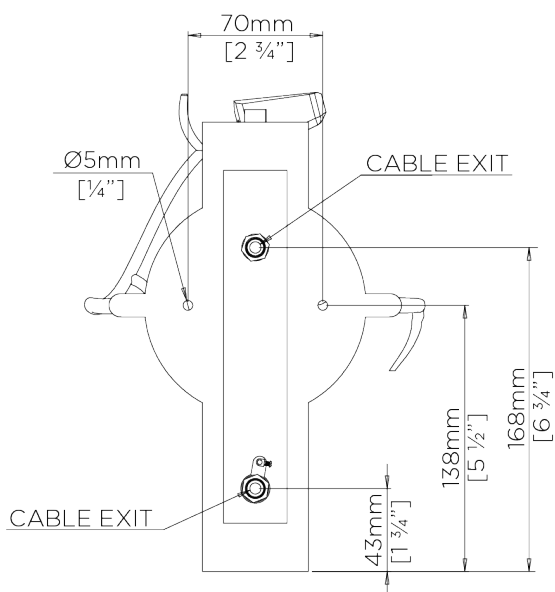

PORTA ROMANA

Blossom Wall Light

TWL48 | Decayed Silver with Glass

Decayed Silver shown with 6 1/2" Open Back Oval in Putty Silk

HEIGHT
410mm | 16 1/4"

HEIGHT WITH SHADE
410mm | 16 1/4"

WIDTH
170mm | 6 3/4"

WIDTH WITH SHADE
170mm | 6 3/4"

CONSTRUCTED FROM
Forged steel with decorative finish
and glass

WEIGHT
0.8 kg | 1.76 lbs

PROJECTION
105mm | 4 1/4"

RECOMMENDED SHADE
6.5" Open Back Oval

MAX WATTAGE
25W

LAMP
2 x T-4 G-9 Lamp

VOLTAGE
120V

FINISHES
1 Decayed Silver with Glass
2 White Gold with Glass

Blossom Wall Light

TWL48

HEIGHT
410mm | 16 1/4"

HEIGHT WITH SHADE
410mm | 16 1/4"

WIDTH
170mm | 6 3/4"

WIDTH WITH SHADE
170mm | 6 3/4"

© Porta Romana 2022

Dimensions and weights are provided as a guide. All Porta Romana Products are made by hand and variations can occur in some products. The products you are buying or marketing are exclusive designs belonging to Porta Romana. Please do not submit design sheets featuring our products to other manufacturing companies nor to other parties who might. Any manufacturer found to be reproducing Porta Romana products will be breaching copyright law and will be actively pursued