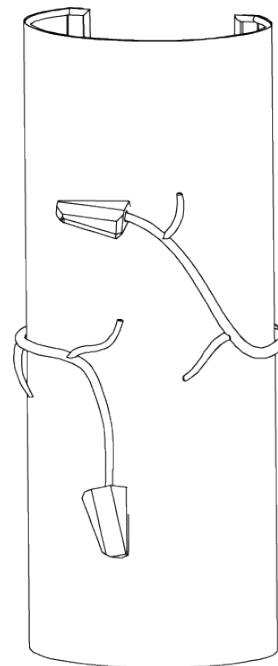

PORTA ROMANA

Blossom Wall Light

TWL48 | Decayed Silver with Glass

Decayed Silver shown with 6 1/2" Open Back Oval in Putty Silk

HEIGHT
410mm | 16 1/4"

HEIGHT WITH SHADE
410mm | 16 1/4"

WIDTH
170mm | 6 3/4"

WIDTH WITH SHADE
170mm | 6 3/4"

CONSTRUCTED FROM
Forged steel with decorative finish
and glass

WEIGHT
0.8 kg | 1.76 lbs

PROJECTION
105mm | 4 1/4"

RECOMMENDED SHADE
6.5" Open Back Oval

MAX WATTAGE
25W

LAMP
2 x T-4 G-9 Lamp

VOLTAGE
120V

FINISHES
1 Decayed Silver with Glass
2 White Gold with Glass

Blossom Wall Light

TWL48

HEIGHT
410mm | 16 1/4"

HEIGHT WITH SHADE
410mm | 16 1/4"

WIDTH
170mm | 6 3/4"

WIDTH WITH SHADE
170mm | 6 3/4"

© Porta Romana 2022

Dimensions and weights are provided as a guide. All Porta Romana Products are made by hand and variations can occur in some products. The products you are buying or marketing are exclusive designs belonging to Porta Romana. Please do not submit design sheets featuring our products to other manufacturing companies nor to other parties who might. Any manufacturer found to be reproducing Porta Romana products will be breaching copyright law and will be actively pursued