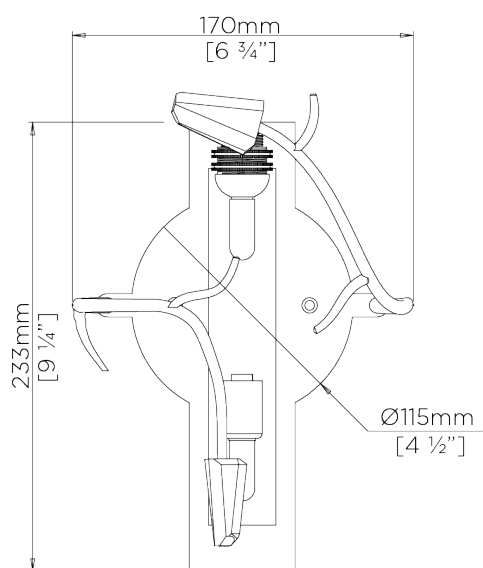

PORTA ROMANA

Blossom Wall Light

TWL48 | Decayed Silver with Glass

Decayed Silver shown with 6 1/2" Open Back Oval in Putty Silk

HEIGHT
410mm | 16 1/4"

HEIGHT WITH SHADE
410mm | 16 1/4"

WIDTH
170mm | 6 3/4"

WIDTH WITH SHADE
170mm | 6 3/4"

CONSTRUCTED FROM
Forged steel with decorative finish
and glass

WEIGHT
0.8 kg | 1.76 lbs

PROJECTION
105mm | 4 1/4"

RECOMMENDED SHADE
6.5" Open Back Oval

MAX WATTAGE
25W

LAMP
2 x T-4 G-9 Lamp

VOLTAGE
120V

FINISHES
1 Decayed Silver with Glass
2 White Gold with Glass

Blossom Wall Light

TWL48

HEIGHT
410mm | 16 1/4"

HEIGHT WITH SHADE
410mm | 16 1/4"

WIDTH
170mm | 6 3/4"

WIDTH WITH SHADE
170mm | 6 3/4"

© Porta Romana 2022

Dimensions and weights are provided as a guide. All Porta Romana Products are made by hand and variations can occur in some products. The products you are buying or marketing are exclusive designs belonging to Porta Romana. Please do not submit design sheets featuring our products to other manufacturing companies nor to other parties who might. Any manufacturer found to be reproducing Porta Romana products will be breaching copyright law and will be actively pursued