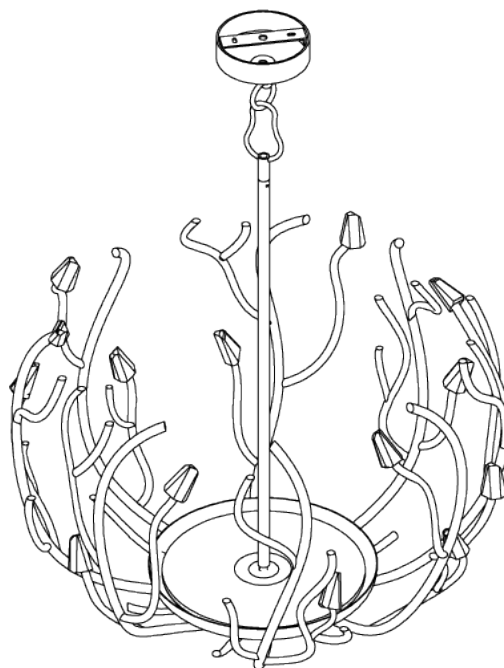

PORTA ROMANA

Blossom Chandelier Large

MCL18L | White Gold

White Gold with Glass Detail

WIDTH
600mm | 23 1/2"

CONSTRUCTED FROM
Forged steel with decorative finish
and glass

MAX WATTAGE
25W

MINIMUM DROP
880mm | 34 3/4"

WEIGHT
6.5 kg | 14.3 lbs

LAMP
3 x T-4 G-9 Lamp

MAXIMUM DROP
1825mm | 72"

VOLTAGE
120V

DROPS AVAILABLE
1825mm / Custom

FINISHES
1 Decayed Silver
2 White Gold

Blossom Chandelier Large

MCL18L

WIDTH
600mm | 23 1/2"

MINIMUM DROP
880mm | 34 3/4"

MAXIMUM DROP
1825mm | 72"

DROPS AVAILABLE
1825mm / Custom

CEILING ROSE DETAIL

© Porta Romana 2022

Dimensions and weights are provided as a guide. All Porta Romana Products are made by hand and variations can occur in some products. The products you are buying or marketing are exclusive designs belonging to Porta Romana. Please do not submit design sheets featuring our products to other manufacturing companies nor to other parties who might. Any manufacturer found to be reproducing Porta Romana products will be breaching copyright law and will be actively pursued