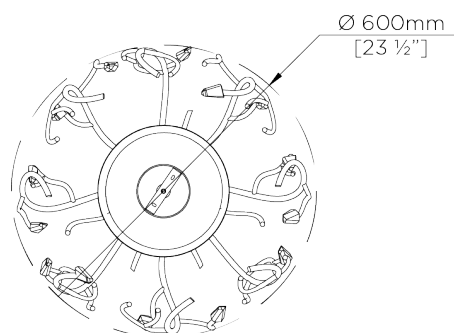

PORTA ROMANA

Blossom Chandelier Large

MCL18L | White Gold

White Gold with Glass Detail

WIDTH
600mm | 23 1/2"

CONSTRUCTED FROM
Forged steel with decorative finish
and glass

MAX WATTAGE
25W

MINIMUM DROP
880mm | 34 3/4"

WEIGHT
6.5 kg | 14.3 lbs

LAMP
3 x T-4 G-9 Lamp

MAXIMUM DROP
1825mm | 72"

VOLTAGE
120V

DROPS AVAILABLE
1825mm / Custom

FINISHES
1 Decayed Silver
2 White Gold

Blossom Chandelier Large

MCL18L

WIDTH
600mm | 23 1/2"

MINIMUM DROP
880mm | 34 3/4"

MAXIMUM DROP
1825mm | 72"

DROPS AVAILABLE
1825mm / Custom

CEILING ROSE DETAIL

© Porta Romana 2022

Dimensions and weights are provided as a guide. All Porta Romana Products are made by hand and variations can occur in some products. The products you are buying or marketing are exclusive designs belonging to Porta Romana. Please do not submit design sheets featuring our products to other manufacturing companies nor to other parties who might. Any manufacturer found to be reproducing Porta Romana products will be breaching copyright law and will be actively pursued