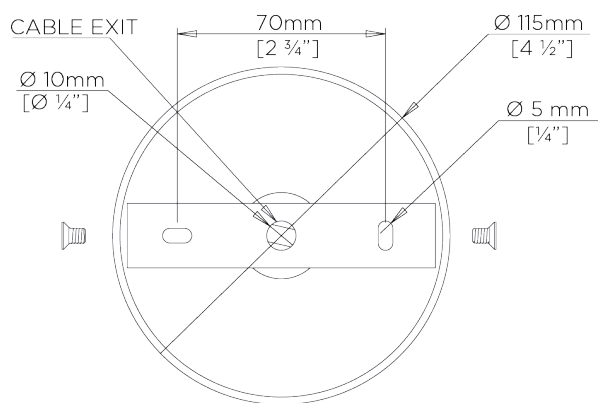

PORTA ROMANA

Blossom Chandelier Large

MCL18L | White Gold

White Gold with Glass Detail

WIDTH
600mm | 23 1/2"

CONSTRUCTED FROM
Forged steel with decorative finish
and glass

MAX WATTAGE
25W

MINIMUM DROP
880mm | 34 3/4"

WEIGHT
6.5 kg | 14.3 lbs

LAMP
3 x T-4 G-9 Lamp

MAXIMUM DROP
1825mm | 72"

VOLTAGE
120V

DROPS AVAILABLE
1825mm / Custom

FINISHES
1 Decayed Silver
2 White Gold

Blossom Chandelier Large

MCL18L

WIDTH
600mm | 23 1/2"

MINIMUM DROP
880mm | 34 3/4"

MAXIMUM DROP
1825mm | 72"

DROPS AVAILABLE
1825mm / Custom

CEILING ROSE DETAIL

© Porta Romana 2022

Dimensions and weights are provided as a guide. All Porta Romana Products are made by hand and variations can occur in some products. The products you are buying or marketing are exclusive designs belonging to Porta Romana. Please do not submit design sheets featuring our products to other manufacturing companies nor to other parties who might. Any manufacturer found to be reproducing Porta Romana products will be breaching copyright law and will be actively pursued