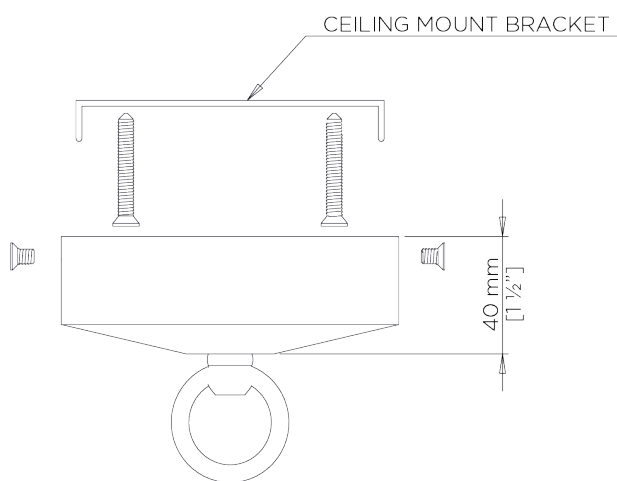

PORTA ROMANA

Blossom Chandelier Large

MCL18L | White Gold

White Gold with Glass Detail

WIDTH
600mm | 23 1/2"

CONSTRUCTED FROM
Forged steel with decorative finish
and glass

MAX WATTAGE
25W

MINIMUM DROP
880mm | 34 3/4"

WEIGHT
6.5 kg | 14.3 lbs

LAMP
3 x T-4 G-9 Lamp

MAXIMUM DROP
1825mm | 72"

VOLTAGE
120V

DROPS AVAILABLE
1825mm / Custom

FINISHES
1 Decayed Silver
2 White Gold

Blossom Chandelier Large

MCL18L

WIDTH
600mm | 23 1/2"

MINIMUM DROP
880mm | 34 3/4"

MAXIMUM DROP
1825mm | 72"

DROPS AVAILABLE
1825mm / Custom

CEILING ROSE DETAIL

© Porta Romana 2022

Dimensions and weights are provided as a guide. All Porta Romana Products are made by hand and variations can occur in some products. The products you are buying or marketing are exclusive designs belonging to Porta Romana. Please do not submit design sheets featuring our products to other manufacturing companies nor to other parties who might. Any manufacturer found to be reproducing Porta Romana products will be breaching copyright law and will be actively pursued