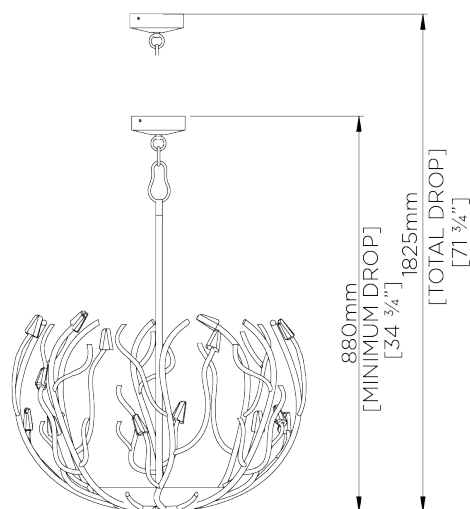

PORTA ROMANA

Blossom Chandelier Large

MCL18L | White Gold

White Gold with Glass Detail

WIDTH
600mm | 23 1/2"

CONSTRUCTED FROM
Forged steel with decorative finish
and glass

MAX WATTAGE
25W

MINIMUM DROP
880mm | 34 3/4"

WEIGHT
6.5 kg | 14.3 lbs

LAMP
3 x T-4 G-9 Lamp

MAXIMUM DROP
1825mm | 72"

VOLTAGE
120V

DROPS AVAILABLE
1825mm / Custom

FINISHES
1 Decayed Silver
2 White Gold

Blossom Chandelier Large

MCL18L

WIDTH
600mm | 23 1/2"

MINIMUM DROP
880mm | 34 3/4"

MAXIMUM DROP
1825mm | 72"

DROPS AVAILABLE
1825mm / Custom

CEILING ROSE DETAIL

© Porta Romana 2022

Dimensions and weights are provided as a guide. All Porta Romana Products are made by hand and variations can occur in some products. The products you are buying or marketing are exclusive designs belonging to Porta Romana. Please do not submit design sheets featuring our products to other manufacturing companies nor to other parties who might. Any manufacturer found to be reproducing Porta Romana products will be breaching copyright law and will be actively pursued