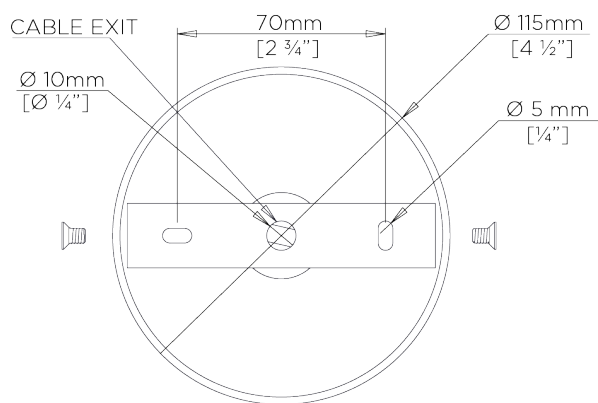

PORTA ROMANA

Blossom Chandelier Large

MCL18L | Decayed Silver

Decayed Silver with Glass Detail

WIDTH
600mm | 23 1/2"

CONSTRUCTED FROM
Forged steel with decorative finish
and glass

MAX WATTAGE
25W

MINIMUM DROP
880mm | 34 3/4"

WEIGHT
6.5 kg | 14.3 lbs

LAMP
3 x T-4 G-9 Lamp

MAXIMUM DROP
1825mm | 72"

VOLTAGE
120V

DROPS AVAILABLE
1825mm / Custom

FINISHES
1 Decayed Silver
2 White Gold

Blossom Chandelier Large

MCL18L

WIDTH
600mm | 23 1/2"

MINIMUM DROP
880mm | 34 3/4"

MAXIMUM DROP
1825mm | 72"

DROPS AVAILABLE
1825mm / Custom

CEILING ROSE DETAIL

© Porta Romana 2022

Dimensions and weights are provided as a guide. All Porta Romana Products are made by hand and variations can occur in some products. The products you are buying or marketing are exclusive designs belonging to Porta Romana. Please do not submit design sheets featuring our products to other manufacturing companies nor to other parties who might. Any manufacturer found to be reproducing Porta Romana products will be breaching copyright law and will be actively pursued