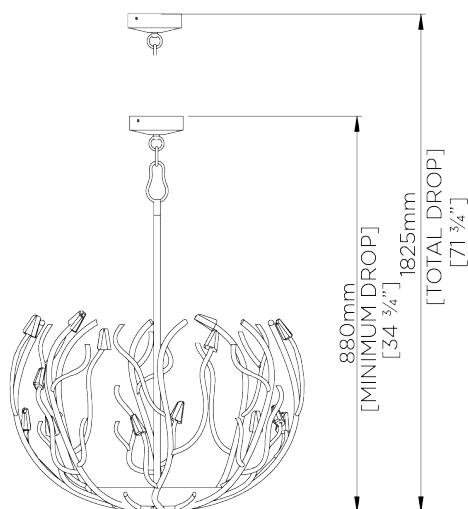

PORTA ROMANA

Blossom Chandelier Large

MCL18L | Decayed Silver

Decayed Silver with Glass Detail

WIDTH
600mm | 23 1/2"

CONSTRUCTED FROM
Forged steel with decorative finish
and glass

MAX WATTAGE
25W

MINIMUM DROP
880mm | 34 3/4"

WEIGHT
6.5 kg | 14.3 lbs

LAMP
3 x T-4 G-9 Lamp

MAXIMUM DROP
1825mm | 72"

VOLTAGE
120V

DROPS AVAILABLE
1825mm / Custom

FINISHES
1 Decayed Silver
2 White Gold

Blossom Chandelier Large

MCL18L

WIDTH
600mm | 23 1/2"

MINIMUM DROP
880mm | 34 3/4"

MAXIMUM DROP
1825mm | 72"

DROPS AVAILABLE
1825mm / Custom

CEILING ROSE DETAIL

© Porta Romana 2022

Dimensions and weights are provided as a guide. All Porta Romana Products are made by hand and variations can occur in some products. The products you are buying or marketing are exclusive designs belonging to Porta Romana. Please do not submit design sheets featuring our products to other manufacturing companies nor to other parties who might. Any manufacturer found to be reproducing Porta Romana products will be breaching copyright law and will be actively pursued