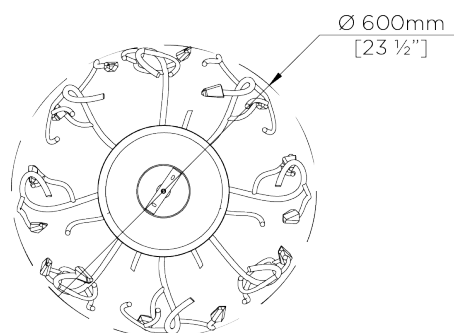

PORTA ROMANA

Blossom Chandelier Large

MCL18L | Decayed Silver

Decayed Silver with Glass Detail

WIDTH
600mm | 23 1/2"

CONSTRUCTED FROM
Forged steel with decorative finish
and glass

MAX WATTAGE
25W

MINIMUM DROP
880mm | 34 3/4"

WEIGHT
6.5 kg | 14.3 lbs

LAMP
3 x T-4 G-9 Lamp

MAXIMUM DROP
1825mm | 72"

VOLTAGE
120V

DROPS AVAILABLE
1825mm / Custom

FINISHES
1 Decayed Silver
2 White Gold

Blossom Chandelier Large

MCL18L

WIDTH
600mm | 23 1/2"

MINIMUM DROP
880mm | 34 3/4"

MAXIMUM DROP
1825mm | 72"

DROPS AVAILABLE
1825mm / Custom

CEILING ROSE DETAIL

© Porta Romana 2022

Dimensions and weights are provided as a guide. All Porta Romana Products are made by hand and variations can occur in some products. The products you are buying or marketing are exclusive designs belonging to Porta Romana. Please do not submit design sheets featuring our products to other manufacturing companies nor to other parties who might. Any manufacturer found to be reproducing Porta Romana products will be breaching copyright law and will be actively pursued