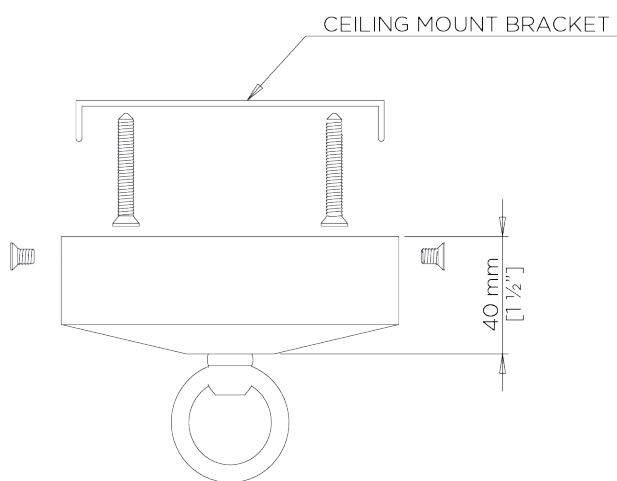

PORTA ROMANA

Blossom Chandelier Large

MCL18L | Decayed Silver

Decayed Silver with Glass Detail

WIDTH
600mm | 23 1/2"

CONSTRUCTED FROM
Forged steel with decorative finish
and glass

MAX WATTAGE
25W

MINIMUM DROP
880mm | 34 3/4"

WEIGHT
6.5 kg | 14.3 lbs

LAMP
3 x T-4 G-9 Lamp

MAXIMUM DROP
1825mm | 72"

VOLTAGE
120V

DROPS AVAILABLE
1825mm / Custom

FINISHES
1 Decayed Silver
2 White Gold

Blossom Chandelier Large

MCL18L

WIDTH
600mm | 23 1/2"

MINIMUM DROP
880mm | 34 3/4"

MAXIMUM DROP
1825mm | 72"

DROPS AVAILABLE
1825mm / Custom

CEILING ROSE DETAIL

© Porta Romana 2022

Dimensions and weights are provided as a guide. All Porta Romana Products are made by hand and variations can occur in some products. The products you are buying or marketing are exclusive designs belonging to Porta Romana. Please do not submit design sheets featuring our products to other manufacturing companies nor to other parties who might. Any manufacturer found to be reproducing Porta Romana products will be breaching copyright law and will be actively pursued