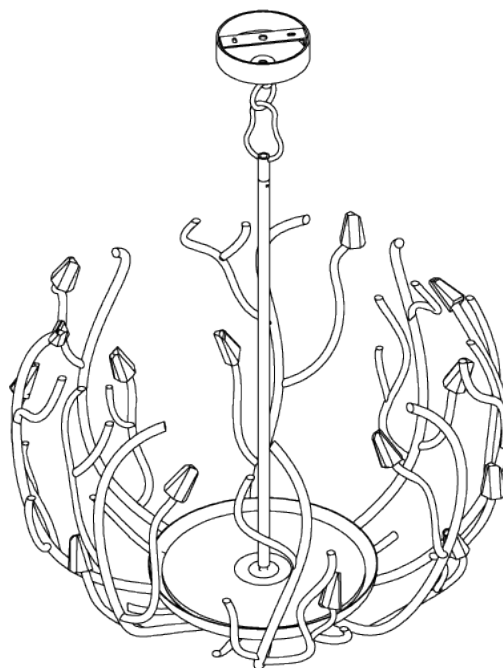

PORTA ROMANA

Blossom Chandelier Large

MCL18L | Decayed Silver

Decayed Silver with Glass Detail

WIDTH
600mm | 23 1/2"

CONSTRUCTED FROM
Forged steel with decorative finish
and glass

MAX WATTAGE
25W

MINIMUM DROP
880mm | 34 3/4"

WEIGHT
6.5 kg | 14.3 lbs

LAMP
3 x T-4 G-9 Lamp

MAXIMUM DROP
1825mm | 72"

VOLTAGE
120V

DROPS AVAILABLE
1825mm / Custom

FINISHES
1 Decayed Silver
2 White Gold

Blossom Chandelier Large

MCL18L

WIDTH
600mm | 23 1/2"

MINIMUM DROP
880mm | 34 3/4"

MAXIMUM DROP
1825mm | 72"

DROPS AVAILABLE
1825mm / Custom

CEILING ROSE DETAIL

© Porta Romana 2022

Dimensions and weights are provided as a guide. All Porta Romana Products are made by hand and variations can occur in some products. The products you are buying or marketing are exclusive designs belonging to Porta Romana. Please do not submit design sheets featuring our products to other manufacturing companies nor to other parties who might. Any manufacturer found to be reproducing Porta Romana products will be breaching copyright law and will be actively pursued