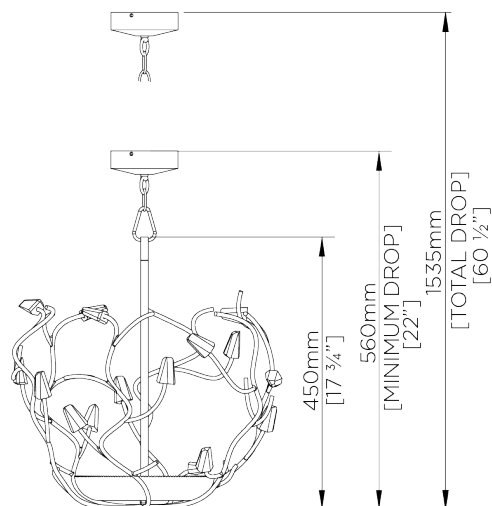

PORTA ROMANA

Blossom Ceiling Light Small without Shade

MCL18S | White Gold

White Gold

WIDTH
430mm | 17"

CONSTRUCTED FROM
Forged steel with decorative finish
and glass

RECOMMENDED SHADE
5.5" Cylinder

MINIMUM DROP
560mm | 22 1/4"

WEIGHT
2.2 kg | 4.84 lbs

MAX WATTAGE
40W

MAXIMUM DROP
1535mm | 60 1/2"

VOLTAGE
120V

DROPS AVAILABLE
1535mm / Custom

FINISHES
1 Decayed Silver
2 White Gold

Blossom Ceiling Light Small without Shade

MCL18S

WIDTH
430mm | 17"

MINIMUM DROP
560mm | 22 1/4"

MAXIMUM DROP
1535mm | 60 1/2"

DROPS AVAILABLE
1535mm / Custom

CEILING ROSE DETAIL

© Porta Romana 2022

Dimensions and weights are provided as a guide. All Porta Romana Products are made by hand and variations can occur in some products. The products you are buying or marketing are exclusive designs belonging to Porta Romana. Please do not submit design sheets featuring our products to other manufacturing companies nor to other parties who might. Any manufacturer found to be reproducing Porta Romana products will be breaching copyright law and will be actively pursued