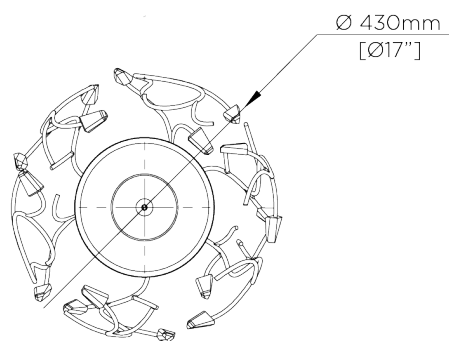

PORTA ROMANA

Blossom Ceiling Light Small without Shade

MCL18S | White Gold

White Gold

WIDTH
430mm | 17"

CONSTRUCTED FROM
Forged steel with decorative finish
and glass

RECOMMENDED SHADE
5.5" Cylinder

MINIMUM DROP
560mm | 22 1/4"

WEIGHT
2.2 kg | 4.84 lbs

MAX WATTAGE
40W

MAXIMUM DROP
1535mm | 60 1/2"

VOLTAGE
120V

DROPS AVAILABLE
1535mm / Custom

FINISHES
1 Decayed Silver
2 White Gold

Blossom Ceiling Light Small without Shade

MCL18S

WIDTH
430mm | 17"

MINIMUM DROP
560mm | 22 1/4"

MAXIMUM DROP
1535mm | 60 1/2"

DROPS AVAILABLE
1535mm / Custom

CEILING ROSE DETAIL

© Porta Romana 2022

Dimensions and weights are provided as a guide. All Porta Romana Products are made by hand and variations can occur in some products. The products you are buying or marketing are exclusive designs belonging to Porta Romana. Please do not submit design sheets featuring our products to other manufacturing companies nor to other parties who might. Any manufacturer found to be reproducing Porta Romana products will be breaching copyright law and will be actively pursued