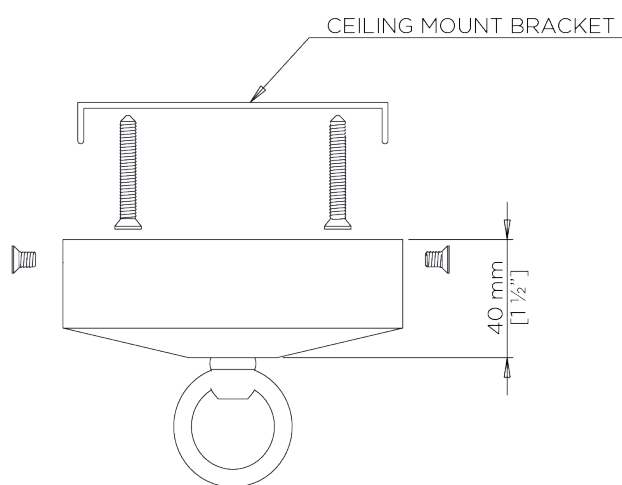

PORTA ROMANA

Blossom Ceiling Light Small without Shade

MCL18S | White Gold

White Gold

WIDTH
430mm | 17"

CONSTRUCTED FROM
Forged steel with decorative finish
and glass

RECOMMENDED SHADE
5.5" Cylinder

MINIMUM DROP
560mm | 22 1/4"

WEIGHT
2.2 kg | 4.84 lbs

MAX WATTAGE
40W

MAXIMUM DROP
1535mm | 60 1/2"

VOLTAGE
120V

DROPS AVAILABLE
1535mm / Custom

FINISHES
1 Decayed Silver
2 White Gold

Blossom Ceiling Light Small without Shade

MCL18S

WIDTH
430mm | 17"

MINIMUM DROP
560mm | 22 1/4"

MAXIMUM DROP
1535mm | 60 1/2"

DROPS AVAILABLE
1535mm / Custom

CEILING ROSE DETAIL

© Porta Romana 2022

Dimensions and weights are provided as a guide. All Porta Romana Products are made by hand and variations can occur in some products. The products you are buying or marketing are exclusive designs belonging to Porta Romana. Please do not submit design sheets featuring our products to other manufacturing companies nor to other parties who might. Any manufacturer found to be reproducing Porta Romana products will be breaching copyright law and will be actively pursued