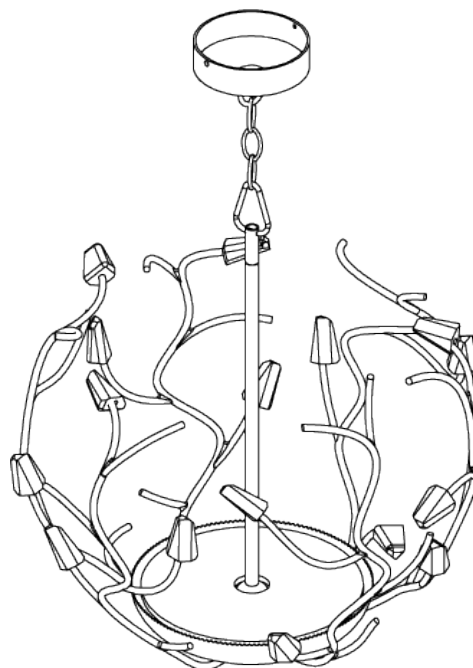

PORTA ROMANA

Blossom Ceiling Light Small without Shade

MCL18S | White Gold

White Gold

WIDTH
430mm | 17"

CONSTRUCTED FROM
Forged steel with decorative finish
and glass

RECOMMENDED SHADE
5.5" Cylinder

MINIMUM DROP
560mm | 22 1/4"

WEIGHT
2.2 kg | 4.84 lbs

MAX WATTAGE
40W

MAXIMUM DROP
1535mm | 60 1/2"

VOLTAGE
120V

DROPS AVAILABLE
1535mm / Custom

FINISHES
1 Decayed Silver
2 White Gold

Blossom Ceiling Light Small without Shade

MCL18S

WIDTH
430mm | 17"

MINIMUM DROP
560mm | 22 1/4"

MAXIMUM DROP
1535mm | 60 1/2"

DROPS AVAILABLE
1535mm / Custom

CEILING ROSE DETAIL

© Porta Romana 2022

Dimensions and weights are provided as a guide. All Porta Romana Products are made by hand and variations can occur in some products. The products you are buying or marketing are exclusive designs belonging to Porta Romana. Please do not submit design sheets featuring our products to other manufacturing companies nor to other parties who might. Any manufacturer found to be reproducing Porta Romana products will be breaching copyright law and will be actively pursued