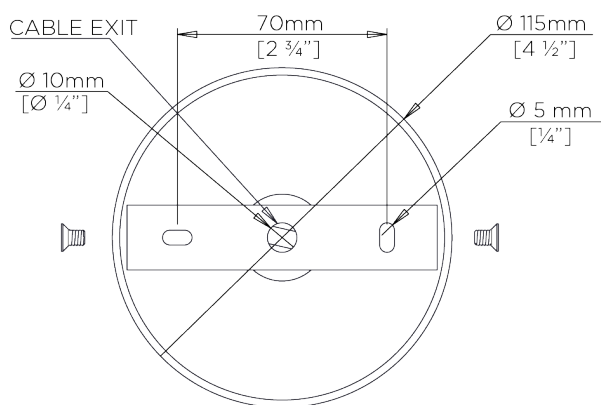

PORTA ROMANA

Blossom Ceiling Light Small without Shade

MCL18S | White Gold

White Gold

WIDTH
430mm | 17"

CONSTRUCTED FROM
Forged steel with decorative finish
and glass

RECOMMENDED SHADE
5.5" Cylinder

MINIMUM DROP
560mm | 22 1/4"

WEIGHT
2.2 kg | 4.84 lbs

MAX WATTAGE
40W

MAXIMUM DROP
1535mm | 60 1/2"

VOLTAGE
120V

DROPS AVAILABLE
1535mm / Custom

FINISHES
1 Decayed Silver
2 White Gold

Blossom Ceiling Light Small without Shade

MCL18S

WIDTH
430mm | 17"

MINIMUM DROP
560mm | 22 1/4"

MAXIMUM DROP
1535mm | 60 1/2"

DROPS AVAILABLE
1535mm / Custom

CEILING ROSE DETAIL

© Porta Romana 2022

Dimensions and weights are provided as a guide. All Porta Romana Products are made by hand and variations can occur in some products. The products you are buying or marketing are exclusive designs belonging to Porta Romana. Please do not submit design sheets featuring our products to other manufacturing companies nor to other parties who might. Any manufacturer found to be reproducing Porta Romana products will be breaching copyright law and will be actively pursued