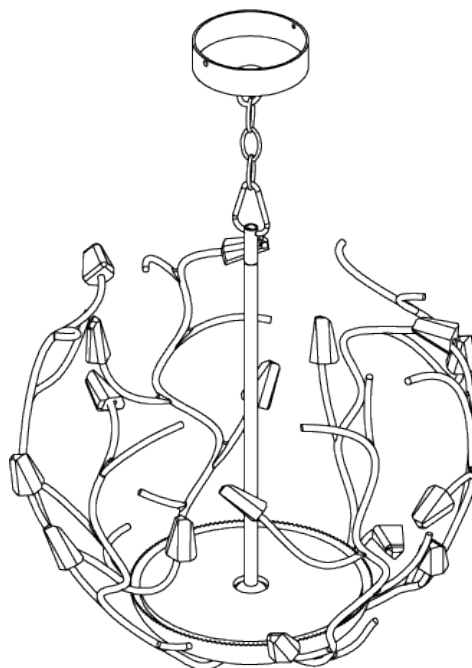

PORTA ROMANA

Blossom Ceiling Light Small without Shade

MCL18S | Decayed Silver

Decayed Silver

WIDTH
430mm | 17"

CONSTRUCTED FROM
Forged steel with decorative finish
and glass

RECOMMENDED SHADE
5.5" Cylinder

MINIMUM DROP
560mm | 22 1/4"

WEIGHT
2.2 kg | 4.84 lbs

MAX WATTAGE
40W

MAXIMUM DROP
1535mm | 60 1/2"

VOLTAGE
120V

DROPS AVAILABLE
1535mm / Custom

FINISHES
1 Decayed Silver
2 White Gold

Blossom Ceiling Light Small without Shade

MCL18S

WIDTH
430mm | 17"

MINIMUM DROP
560mm | 22 1/4"

MAXIMUM DROP
1535mm | 60 1/2"

DROPS AVAILABLE
1535mm / Custom

CEILING ROSE DETAIL

© Porta Romana 2022

Dimensions and weights are provided as a guide. All Porta Romana Products are made by hand and variations can occur in some products. The products you are buying or marketing are exclusive designs belonging to Porta Romana. Please do not submit design sheets featuring our products to other manufacturing companies nor to other parties who might. Any manufacturer found to be reproducing Porta Romana products will be breaching copyright law and will be actively pursued