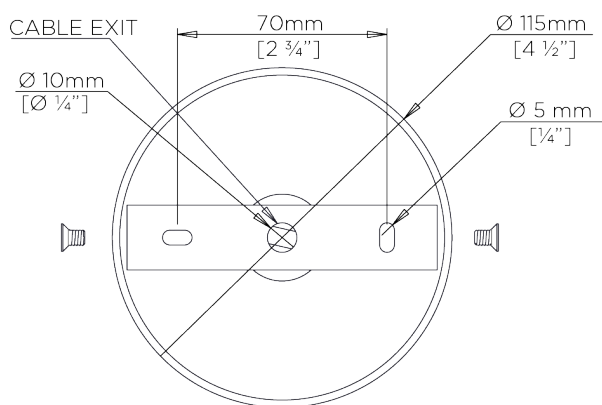

PORTA ROMANA

Blossom Ceiling Light Small without Shade

MCL18S | Decayed Silver

Decayed Silver

WIDTH
430mm | 17"

CONSTRUCTED FROM
Forged steel with decorative finish
and glass

RECOMMENDED SHADE
5.5" Cylinder

MINIMUM DROP
560mm | 22 1/4"

WEIGHT
2.2 kg | 4.84 lbs

MAX WATTAGE
40W

MAXIMUM DROP
1535mm | 60 1/2"

VOLTAGE
120V

DROPS AVAILABLE
1535mm / Custom

FINISHES
1 Decayed Silver
2 White Gold

Blossom Ceiling Light Small without Shade

MCL18S

WIDTH
430mm | 17"

MINIMUM DROP
560mm | 22 1/4"

MAXIMUM DROP
1535mm | 60 1/2"

DROPS AVAILABLE
1535mm / Custom

CEILING ROSE DETAIL

© Porta Romana 2022

Dimensions and weights are provided as a guide. All Porta Romana Products are made by hand and variations can occur in some products. The products you are buying or marketing are exclusive designs belonging to Porta Romana. Please do not submit design sheets featuring our products to other manufacturing companies nor to other parties who might. Any manufacturer found to be reproducing Porta Romana products will be breaching copyright law and will be actively pursued