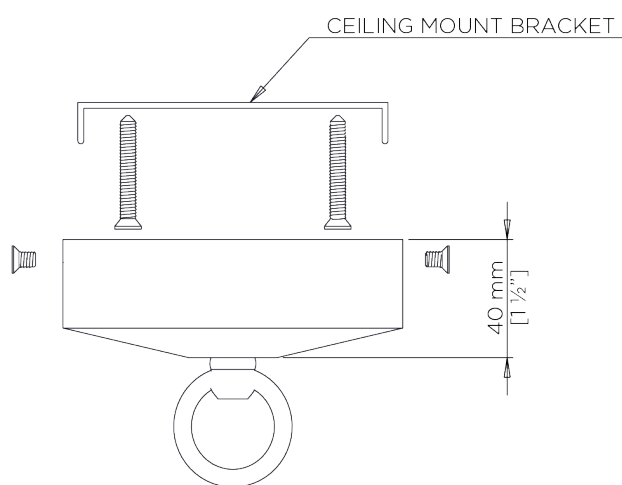

PORTA ROMANA

Blossom Ceiling Light Small without Shade

MCL18S | Decayed Silver

Decayed Silver

WIDTH
430mm | 17"

CONSTRUCTED FROM
Forged steel with decorative finish
and glass

RECOMMENDED SHADE
5.5" Cylinder

MINIMUM DROP
560mm | 22 1/4"

WEIGHT
2.2 kg | 4.84 lbs

MAX WATTAGE
40W

MAXIMUM DROP
1535mm | 60 1/2"

VOLTAGE
120V

DROPS AVAILABLE
1535mm / Custom

FINISHES
1 Decayed Silver
2 White Gold

Blossom Ceiling Light Small without Shade

MCL18S

WIDTH
430mm | 17"

MINIMUM DROP
560mm | 22 1/4"

MAXIMUM DROP
1535mm | 60 1/2"

DROPS AVAILABLE
1535mm / Custom

CEILING ROSE DETAIL

© Porta Romana 2022

Dimensions and weights are provided as a guide. All Porta Romana Products are made by hand and variations can occur in some products. The products you are buying or marketing are exclusive designs belonging to Porta Romana. Please do not submit design sheets featuring our products to other manufacturing companies nor to other parties who might. Any manufacturer found to be reproducing Porta Romana products will be breaching copyright law and will be actively pursued