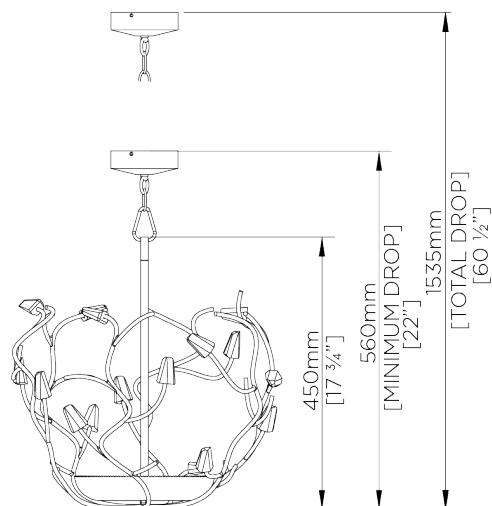

PORTA ROMANA

Blossom Ceiling Light Small without Shade

MCL18S | Decayed Silver

Decayed Silver

WIDTH
430mm | 17"

CONSTRUCTED FROM
Forged steel with decorative finish
and glass

RECOMMENDED SHADE
5.5" Cylinder

MINIMUM DROP
560mm | 22 1/4"

WEIGHT
2.2 kg | 4.84 lbs

MAX WATTAGE
40W

MAXIMUM DROP
1535mm | 60 1/2"

VOLTAGE
120V

DROPS AVAILABLE
1535mm / Custom

FINISHES
1 Decayed Silver
2 White Gold

Blossom Ceiling Light Small without Shade

MCL18S

WIDTH
430mm | 17"

MINIMUM DROP
560mm | 22 1/4"

MAXIMUM DROP
1535mm | 60 1/2"

DROPS AVAILABLE
1535mm / Custom

CEILING ROSE DETAIL

© Porta Romana 2022

Dimensions and weights are provided as a guide. All Porta Romana Products are made by hand and variations can occur in some products. The products you are buying or marketing are exclusive designs belonging to Porta Romana. Please do not submit design sheets featuring our products to other manufacturing companies nor to other parties who might. Any manufacturer found to be reproducing Porta Romana products will be breaching copyright law and will be actively pursued