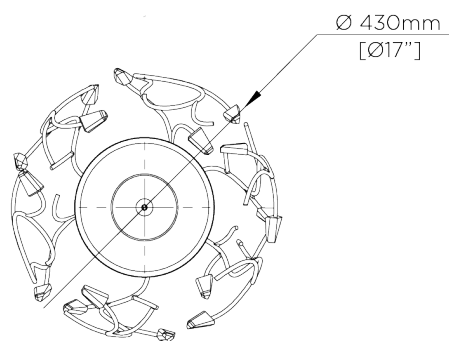

PORTA ROMANA

Blossom Ceiling Light Small without Shade

MCL18S | Decayed Silver

Decayed Silver

WIDTH
430mm | 17"

CONSTRUCTED FROM
Forged steel with decorative finish
and glass

RECOMMENDED SHADE
5.5" Cylinder

MINIMUM DROP
560mm | 22 1/4"

WEIGHT
2.2 kg | 4.84 lbs

MAX WATTAGE
40W

MAXIMUM DROP
1535mm | 60 1/2"

VOLTAGE
120V

DROPS AVAILABLE
1535mm / Custom

FINISHES
1 Decayed Silver
2 White Gold

Blossom Ceiling Light Small without Shade

MCL18S

WIDTH
430mm | 17"

MINIMUM DROP
560mm | 22 1/4"

MAXIMUM DROP
1535mm | 60 1/2"

DROPS AVAILABLE
1535mm / Custom

CEILING ROSE DETAIL

© Porta Romana 2022

Dimensions and weights are provided as a guide. All Porta Romana Products are made by hand and variations can occur in some products. The products you are buying or marketing are exclusive designs belonging to Porta Romana. Please do not submit design sheets featuring our products to other manufacturing companies nor to other parties who might. Any manufacturer found to be reproducing Porta Romana products will be breaching copyright law and will be actively pursued