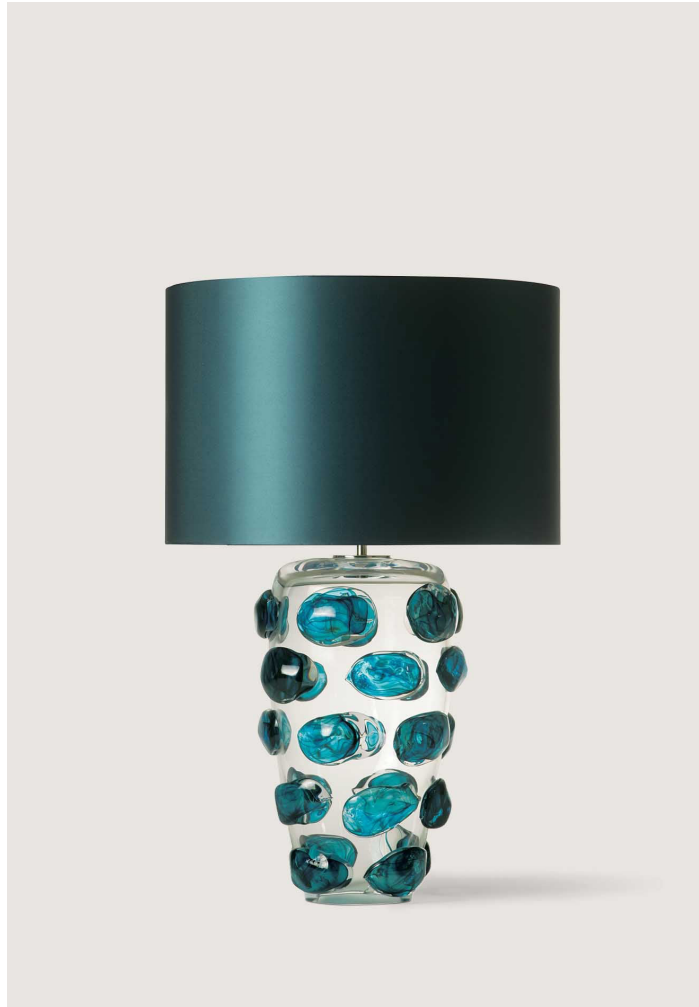

# PORTA ROMANA

## Blob Lamp

GLB31 | Turquoise

Turquoise shown with 18" Cylinder in Turquoise Satin

**HEIGHT**  
510mm | 20 1/4"

**HEIGHT WITH SHADE**  
805mm | 31 3/4"

**WIDTH**  
245mm | 9 3/4"

**WIDTH WITH SHADE**  
457mm | 18"

**CONSTRUCTED FROM**  
Blown and moulded glass with nickel plated brass

**WEIGHT**  
8.6 kg | 18.92 lbs

**RECOMMENDED SHADE**  
18" Cylinder

**MAX WATTAGE**  
100W

**LAMP**  
1 x Switched Type A19 Medium Base

**VOLTAGE**  
120V

**CORD AND SWITCH**  
Switched Lampholder in Nickel and Silver braided silk

**Finishes**  
1 Alabaster  
2 Amber  
3 Amethyst  
4 Basil  
5 Denim

6 Olive  
7 Turquoise  
8 Tuxedo

© Porta Romana 2022