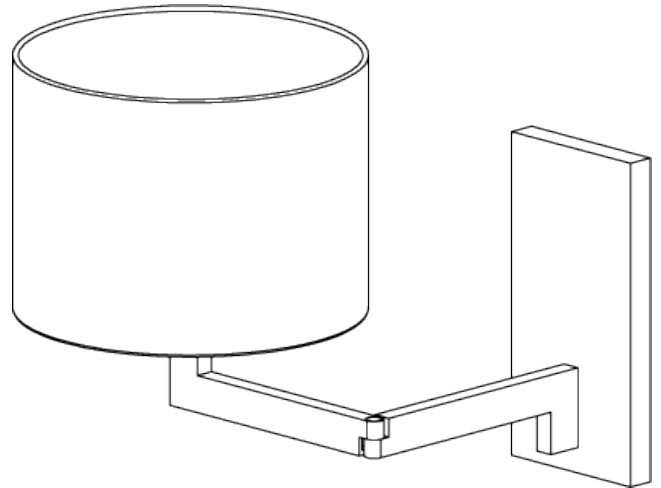

PORTA ROMANA

Bentley Wall Light

SWL08 | Polished Brass

Polished Brass shown with 10" Gathered Empire in Putty

HEIGHT
240mm | 9 1/2"

CONSTRUCTED FROM
Cast patinated or nickel plated brass

RECOMMENDED SHADE
10" Empire

HEIGHT WITH SHADE
350mm | 14"

WEIGHT
1.6 kg | 3.52 lbs

MAX WATTAGE
100W

WIDTH
260mm | 10 1/4"

PROJECTION
540mm | 21 1/2"

LAMP
1 x Switched Type A19 Medium Base

WIDTH WITH SHADE
368mm | 14 1/2"

VOLTAGE
120V

FINISHES

- 1 Gunmetal
- 2 Polished Brass

Bentley Wall Light

SWL08

HEIGHT
240mm | 9 1/2"

HEIGHT WITH SHADE
350mm | 14"

WIDTH
260mm | 10 1/4"

WIDTH WITH SHADE
368mm | 14 1/2"