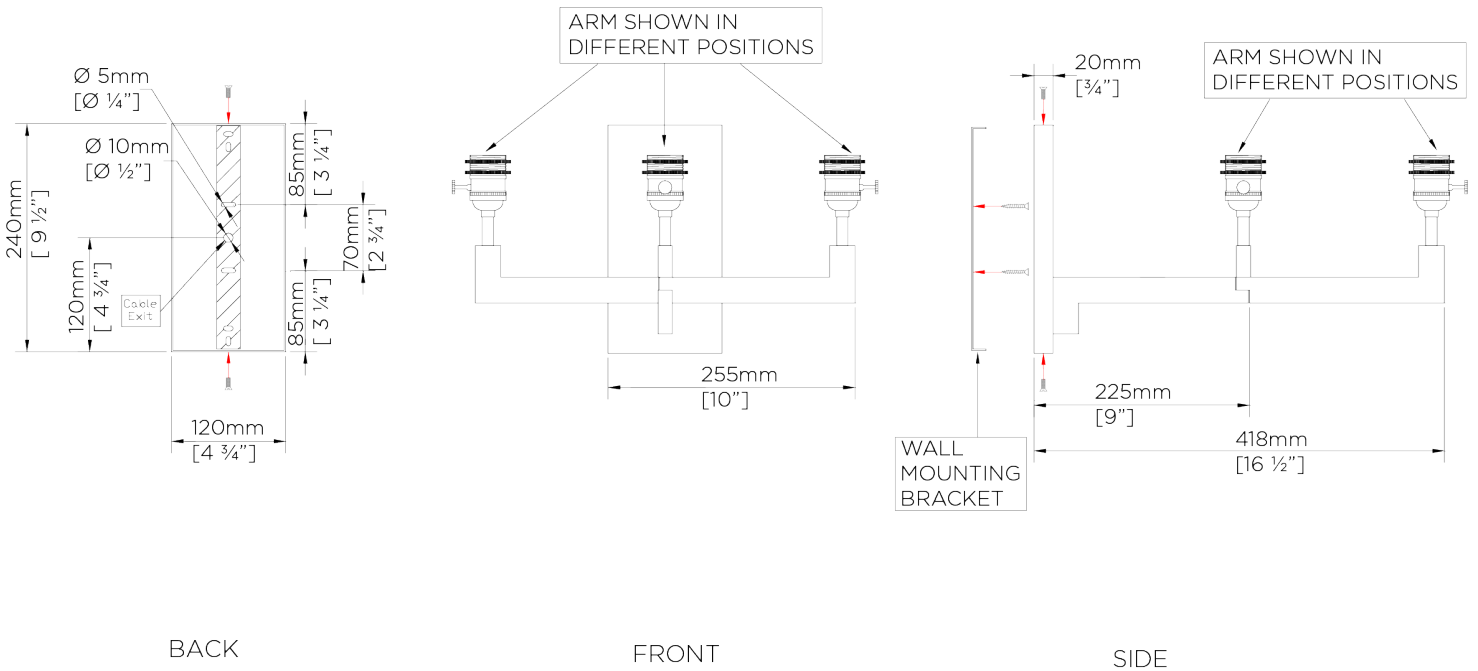

PORTA ROMANA

Bentley Wall Light

SWL08 | Polished Brass

Polished Brass shown with 10" Gathered Empire in Putty

HEIGHT
240mm | 9 1/2"

CONSTRUCTED FROM
Cast patinated or nickel plated brass

RECOMMENDED SHADE
10" Empire

HEIGHT WITH SHADE
350mm | 14"

WEIGHT
1.6 kg | 3.52 lbs

MAX WATTAGE
100W

WIDTH
260mm | 10 1/4"

PROJECTION
540mm | 21 1/2"

LAMP
1 x Switched Type A19 Medium Base

WIDTH WITH SHADE
368mm | 14 1/2"

VOLTAGE
120V

FINISHES

- 1 Gunmetal
- 2 Polished Brass

Bentley Wall Light

SWL08

HEIGHT
240mm | 9 1/2"

HEIGHT WITH SHADE
350mm | 14"

WIDTH
260mm | 10 1/4"

WIDTH WITH SHADE
368mm | 14 1/2"