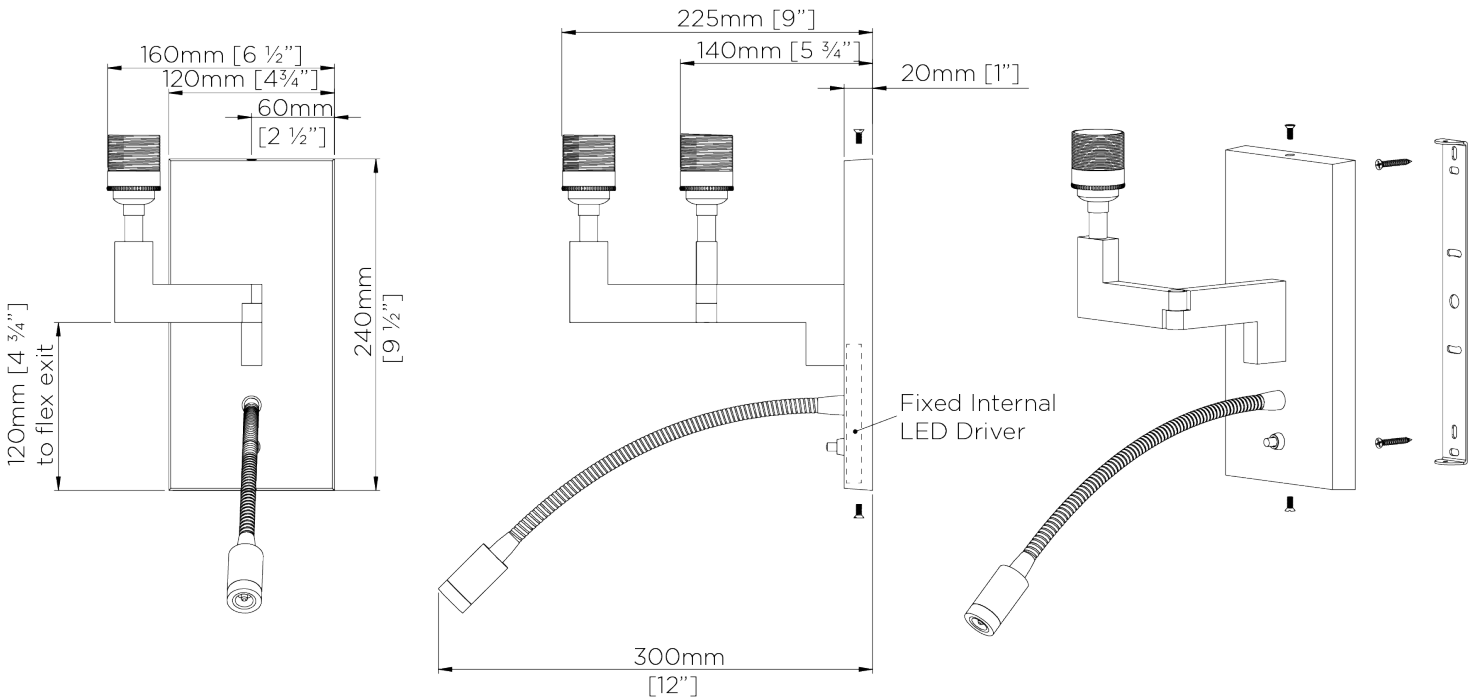

PORTA ROMANA

Bedside Wall Light

SWL05 | Polished Brass

Polished Brass shown with 7" Bongo in Oat linen

HEIGHT 240mm 9 1/2"	CONSTRUCTED FROM Cast patinated or nickel plated brass	RECOMMENDED SHADE 7" Bongo
HEIGHT WITH SHADE 342mm 13 1/2"	WEIGHT 1.7 kg 3.74 lbs	MAX WATTAGE 25W
WIDTH 160mm 6 1/2"	PROJECTION 300mm 12"	LAMP 1 x Torpedo Type B10 Candelabra Base + LED Supplied fitted
WIDTH WITH SHADE 267mm 10 3/4"		VOLTAGE 120V

FINISHES
1 Gunmetal
2 Polished Brass

Bedside Wall Light

SWL05

HEIGHT
240mm | 9 1/2"

HEIGHT WITH SHADE
342mm | 13 1/2"

WIDTH
160mm | 6 1/2"

WIDTH WITH SHADE
267mm | 10 3/4"

© Porta Romana 2022