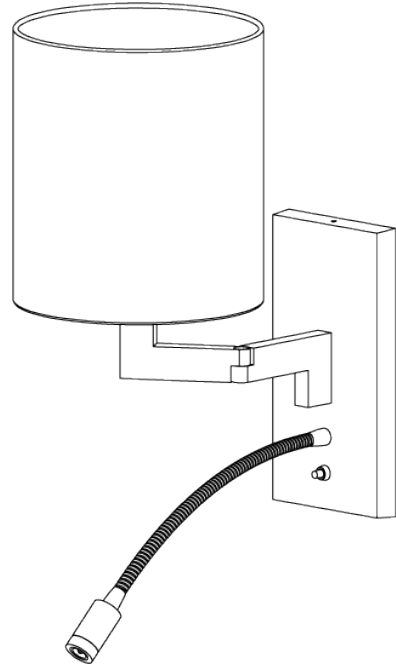

PORTA ROMANA

Bedside Wall Light

SWL05 | Polished Brass

Polished Brass shown with 7" Bongo in Oat linen

HEIGHT 240mm 9 1/2"	CONSTRUCTED FROM Cast patinated or nickel plated brass	RECOMMENDED SHADE 7" Bongo
HEIGHT WITH SHADE 342mm 13 1/2"	WEIGHT 1.7 kg 3.74 lbs	MAX WATTAGE 25W
WIDTH 160mm 6 1/2"	PROJECTION 300mm 12"	LAMP 1 x Torpedo Type B10 Candelabra Base + LED Supplied fitted
WIDTH WITH SHADE 267mm 10 3/4"		VOLTAGE 120V

FINISHES
1 Gunmetal
2 Polished Brass

Bedside Wall Light

SWL05

HEIGHT
240mm | 9 1/2"

HEIGHT WITH SHADE
342mm | 13 1/2"

WIDTH
160mm | 6 1/2"

WIDTH WITH SHADE
267mm | 10 3/4"

© Porta Romana 2022