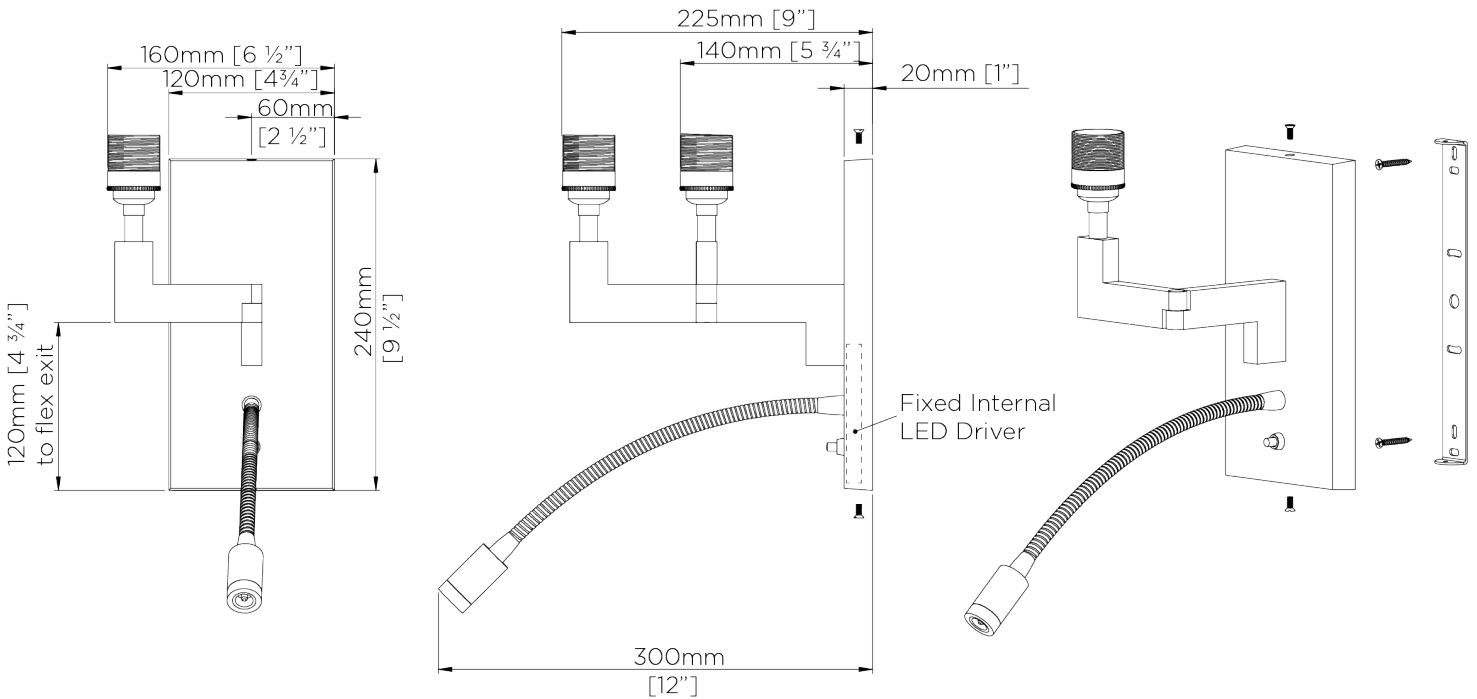

## Bedside Wall Light

SWL05 | Gunmetal

Gunmetal shown with 10" Slim Oval in Putty Silk

HEIGHT  
240mm | 9 1/2"

CONSTRUCTED FROM  
Cast patinated or nickel plated brass

RECOMMENDED SHADE  
7" Bongo

HEIGHT WITH SHADE  
342mm | 13 1/2"

WEIGHT  
1.7 kg | 3.74 lbs

MAX WATTAGE  
25W

WIDTH  
160mm | 6 1/2"

PROJECTION  
300mm | 12"

LAMP  
1 x Torpedo Type B10 Candelabra  
Base + LED Supplied fitted

WIDTH WITH SHADE  
267mm | 10 3/4"

VOLTAGE  
120V

# Bedside Wall Light

SWL05

HEIGHT  
240mm | 9 1/2"

HEIGHT WITH SHADE  
342mm | 13 1/2"

WIDTH  
160mm | 6 1/2"

WIDTH WITH SHADE  
267mm | 10 3/4"

© Porta Romana 2022

Dimensions and weights are provided as a guide. All Porta Romana Products are made by hand and variations can occur in some products. The products you are buying or marketing are exclusive designs belonging to Porta Romana. Please do not submit design sheets featuring our products to other manufacturing companies nor to other parties who might. Any manufacturer found to be reproducing Porta Romana products will be breaching copyright law and will be actively pursued