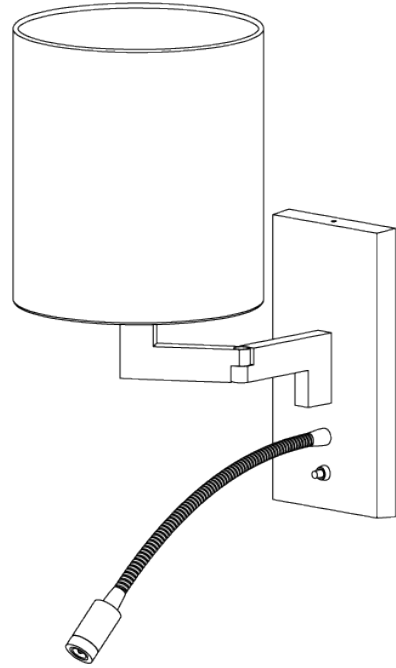

## Bedside Wall Light

SWL05 | Gunmetal

Gunmetal shown with 10" Slim Oval in Putty Silk

HEIGHT  
240mm | 9 1/2"

CONSTRUCTED FROM  
Cast patinated or nickel plated brass

RECOMMENDED SHADE  
7" Bongo

HEIGHT WITH SHADE  
342mm | 13 1/2"

WEIGHT  
1.7 kg | 3.74 lbs

MAX WATTAGE  
25W

WIDTH  
160mm | 6 1/2"

PROJECTION  
300mm | 12"

LAMP  
1 x Torpedo Type B10 Candelabra  
Base + LED Supplied fitted

WIDTH WITH SHADE  
267mm | 10 3/4"

VOLTAGE  
120V

# Bedside Wall Light

SWL05

HEIGHT  
240mm | 9 1/2"

HEIGHT WITH SHADE  
342mm | 13 1/2"

WIDTH  
160mm | 6 1/2"

WIDTH WITH SHADE  
267mm | 10 3/4"

© Porta Romana 2022

Dimensions and weights are provided as a guide. All Porta Romana Products are made by hand and variations can occur in some products. The products you are buying or marketing are exclusive designs belonging to Porta Romana. Please do not submit design sheets featuring our products to other manufacturing companies nor to other parties who might. Any manufacturer found to be reproducing Porta Romana products will be breaching copyright law and will be actively pursued