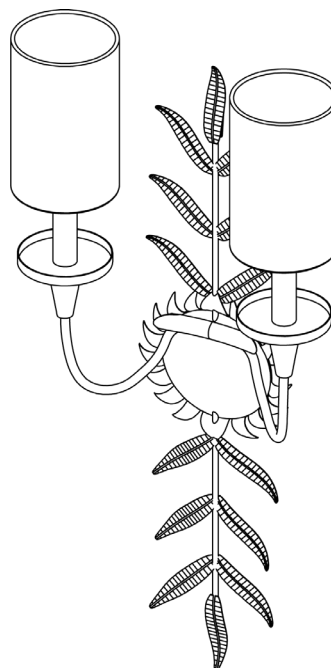

PORTA ROMANA

Beatrice Wall Light

TWL74 | Verdigris

Verdigris shown with 5" Tall Empire in Natural Linen

HEIGHT
745mm | 29 1/2"

CONSTRUCTED FROM
Copper with decorative finish

RECOMMENDED SHADE
5" Tall Empire

HEIGHT WITH SHADE
790mm | 31 1/4"

WEIGHT
1.4 kg | 3.08 lbs

MAX WATTAGE
2 x 25W

WIDTH
360mm | 14 1/4"

PROJECTION
140mm | 5 3/4"

LAMP
2 x Torpedo Type B10 Candelabra
Base

WIDTH WITH SHADE
365mm | 14 1/2"

VOLTAGE
120V

FINISHES

- 1 Venetian Gold
- 2 Venetian Silver
- 3 Verdigris

Beatrice Wall Light

TWL74

HEIGHT
745mm | 29 1/2"

HEIGHT WITH SHADE
790mm | 31 1/4"

WIDTH
360mm | 14 1/4"

WIDTH WITH SHADE
365mm | 14 1/2"

© Porta Romana 2022

Dimensions and weights are provided as a guide. All Porta Romana Products are made by hand and variations can occur in some products. The products you are buying or marketing are exclusive designs belonging to Porta Romana. Please do not submit design sheets featuring our products to other manufacturing companies nor to other parties who might. Any manufacturer found to be reproducing Porta Romana products will be breaching copyright law and will be actively pursued