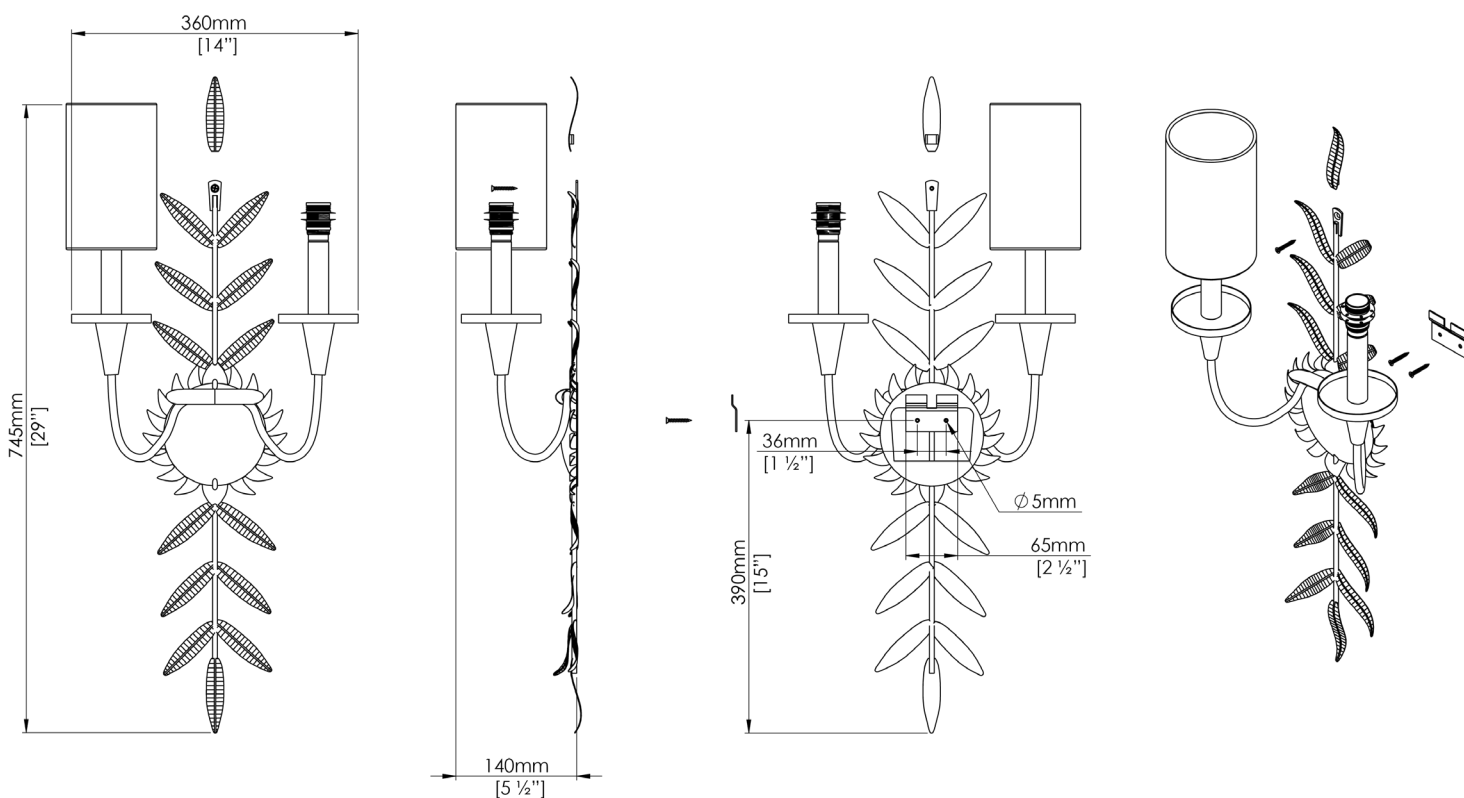

PORTA ROMANA

Beatrice Wall Light

TWL74 | Verdigris

Verdigris shown with 5" Tall Empire in Natural Linen

HEIGHT
745mm | 29 1/2"

CONSTRUCTED FROM
Copper with decorative finish

RECOMMENDED SHADE
5" Tall Empire

HEIGHT WITH SHADE
790mm | 31 1/4"

WEIGHT
1.4 kg | 3.08 lbs

MAX WATTAGE
2 x 25W

WIDTH
360mm | 14 1/4"

PROJECTION
140mm | 5 3/4"

LAMP
2 x Torpedo Type B10 Candelabra
Base

WIDTH WITH SHADE
365mm | 14 1/2"

VOLTAGE
120V

FINISHES

- 1 Venetian Gold
- 2 Venetian Silver
- 3 Verdigris

Beatrice Wall Light

TWL74

HEIGHT
745mm | 29 1/2"

HEIGHT WITH SHADE
790mm | 31 1/4"

WIDTH
360mm | 14 1/4"

WIDTH WITH SHADE
365mm | 14 1/2"

© Porta Romana 2022

Dimensions and weights are provided as a guide. All Porta Romana Products are made by hand and variations can occur in some products. The products you are buying or marketing are exclusive designs belonging to Porta Romana. Please do not submit design sheets featuring our products to other manufacturing companies nor to other parties who might. Any manufacturer found to be reproducing Porta Romana products will be breaching copyright law and will be actively pursued