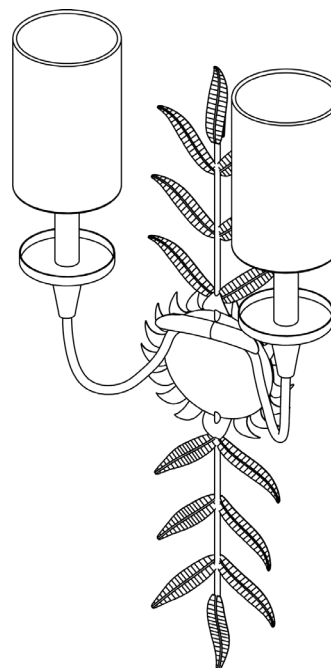

## Beatrice Wall Light

TWL74 | Venetian Silver

Venetian Silver shown with 5.5" Fez in Top Hat (Candle Version)

HEIGHT  
745mm | 29 1/2"

CONSTRUCTED FROM  
Copper with decorative finish

RECOMMENDED SHADE  
5.5" Fez

HEIGHT WITH SHADE  
790mm | 31 1/4"

WEIGHT  
1.4 kg | 3.08 lbs

MAX WATTAGE  
25W

WIDTH  
360mm | 14 1/4"

PROJECTION  
140mm | 5 3/4"

LAMP  
2 x Torpedo Type B10 Candelabra  
Base

WIDTH WITH SHADE  
365mm | 14 1/2"

# Beatrice Wall Light

TWL74

HEIGHT  
745mm | 29 1/2"

HEIGHT WITH SHADE  
790mm | 31 1/4"

WIDTH  
360mm | 14 1/4"

WIDTH WITH SHADE  
365mm | 14 1/2"

© Porta Romana 2022

Dimensions and weights are provided as a guide. All Porta Romana Products are made by hand and variations can occur in some products. The products you are buying or marketing are exclusive designs belonging to Porta Romana. Please do not submit design sheets featuring our products to other manufacturing companies nor to other parties who might. Any manufacturer found to be reproducing Porta Romana products will be breaching copyright law and will be actively pursued