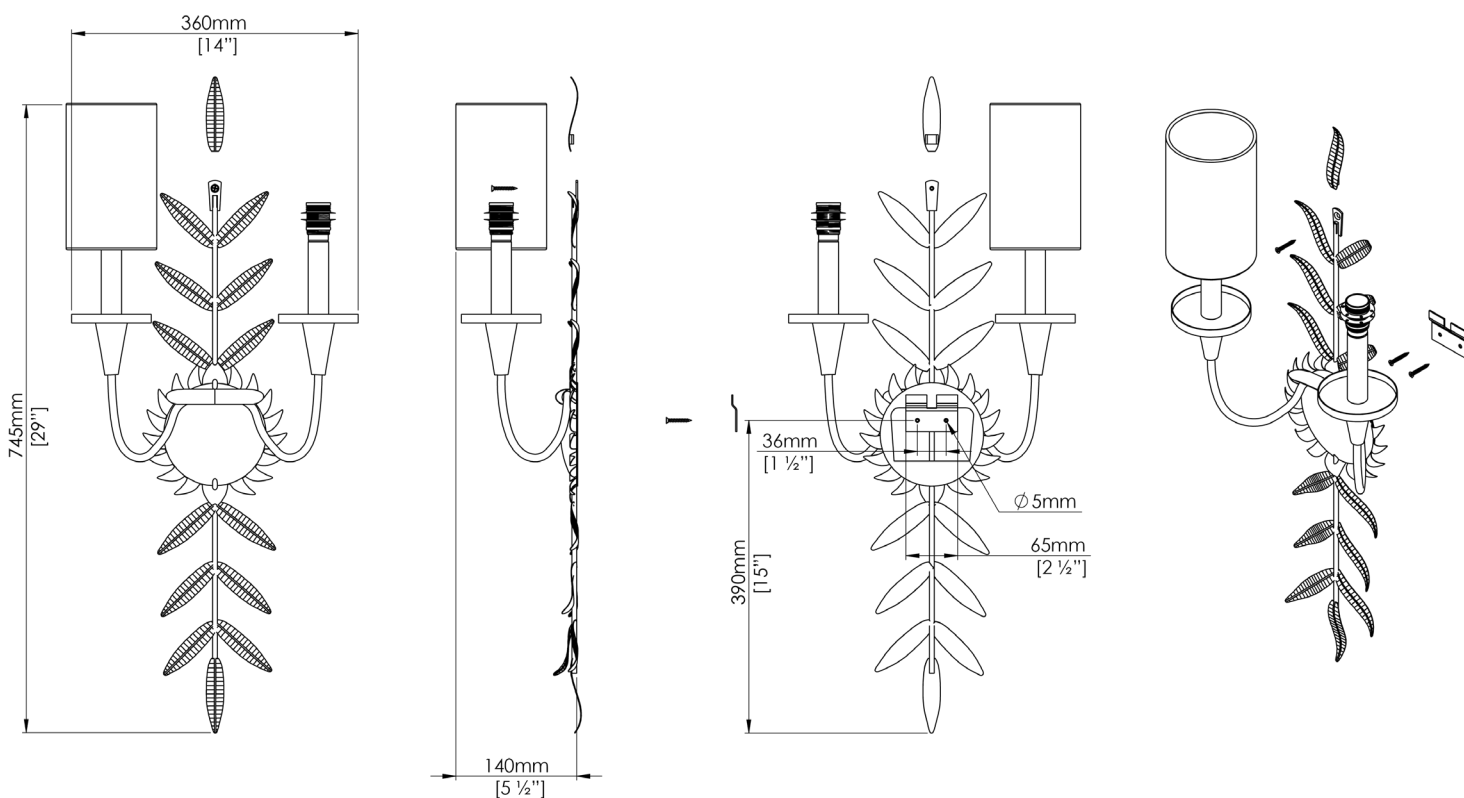

## Beatrice Wall Light

TWL74 | Venetian Silver

Venetian Silver shown with 5.5" Fez in Top Hat (Candle Version)

HEIGHT  
745mm | 29 1/2"

CONSTRUCTED FROM  
Copper with decorative finish

RECOMMENDED SHADE  
5.5" Fez

HEIGHT WITH SHADE  
790mm | 31 1/4"

WEIGHT  
1.4 kg | 3.08 lbs

MAX WATTAGE  
25W

WIDTH  
360mm | 14 1/4"

PROJECTION  
140mm | 5 3/4"

LAMP  
2 x Torpedo Type B10 Candelabra  
Base

WIDTH WITH SHADE  
365mm | 14 1/2"

# Beatrice Wall Light

TWL74

HEIGHT  
745mm | 29 1/2"

HEIGHT WITH SHADE  
790mm | 31 1/4"

WIDTH  
360mm | 14 1/4"

WIDTH WITH SHADE  
365mm | 14 1/2"

© Porta Romana 2022

Dimensions and weights are provided as a guide. All Porta Romana Products are made by hand and variations can occur in some products. The products you are buying or marketing are exclusive designs belonging to Porta Romana. Please do not submit design sheets featuring our products to other manufacturing companies nor to other parties who might. Any manufacturer found to be reproducing Porta Romana products will be breaching copyright law and will be actively pursued