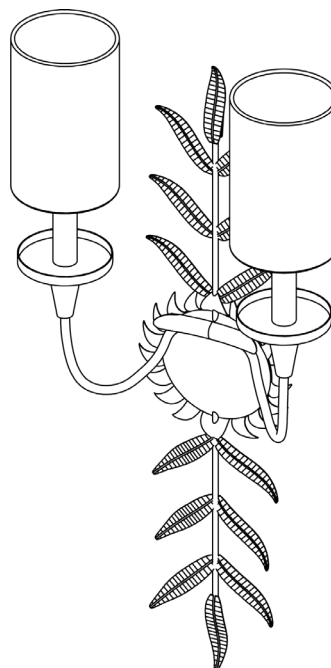

## Beatrice Wall Light

TWL74 | Venetian Gold

Venetian Gold shown with 5.5" Fez in Natural Linen (Candle Version)

HEIGHT  
745mm | 29 1/2"

CONSTRUCTED FROM  
Copper with decorative finish

RECOMMENDED SHADE  
5.5" Fez

HEIGHT WITH SHADE  
790mm | 31 1/4"

WEIGHT  
1.4 kg | 3.08 lbs

MAX WATTAGE  
25W

WIDTH  
360mm | 14 1/4"

PROJECTION  
140mm | 5 3/4"

LAMP  
2 x Torpedo Type B10 Candelabra  
Base

WIDTH WITH SHADE  
365mm | 14 1/2"

# Beatrice Wall Light

TWL74

HEIGHT  
745mm | 29 1/2"

HEIGHT WITH SHADE  
790mm | 31 1/4"

WIDTH  
360mm | 14 1/4"

WIDTH WITH SHADE  
365mm | 14 1/2"

© Porta Romana 2022

Dimensions and weights are provided as a guide. All Porta Romana Products are made by hand and variations can occur in some products. The products you are buying or marketing are exclusive designs belonging to Porta Romana. Please do not submit design sheets featuring our products to other manufacturing companies nor to other parties who might. Any manufacturer found to be reproducing Porta Romana products will be breaching copyright law and will be actively pursued