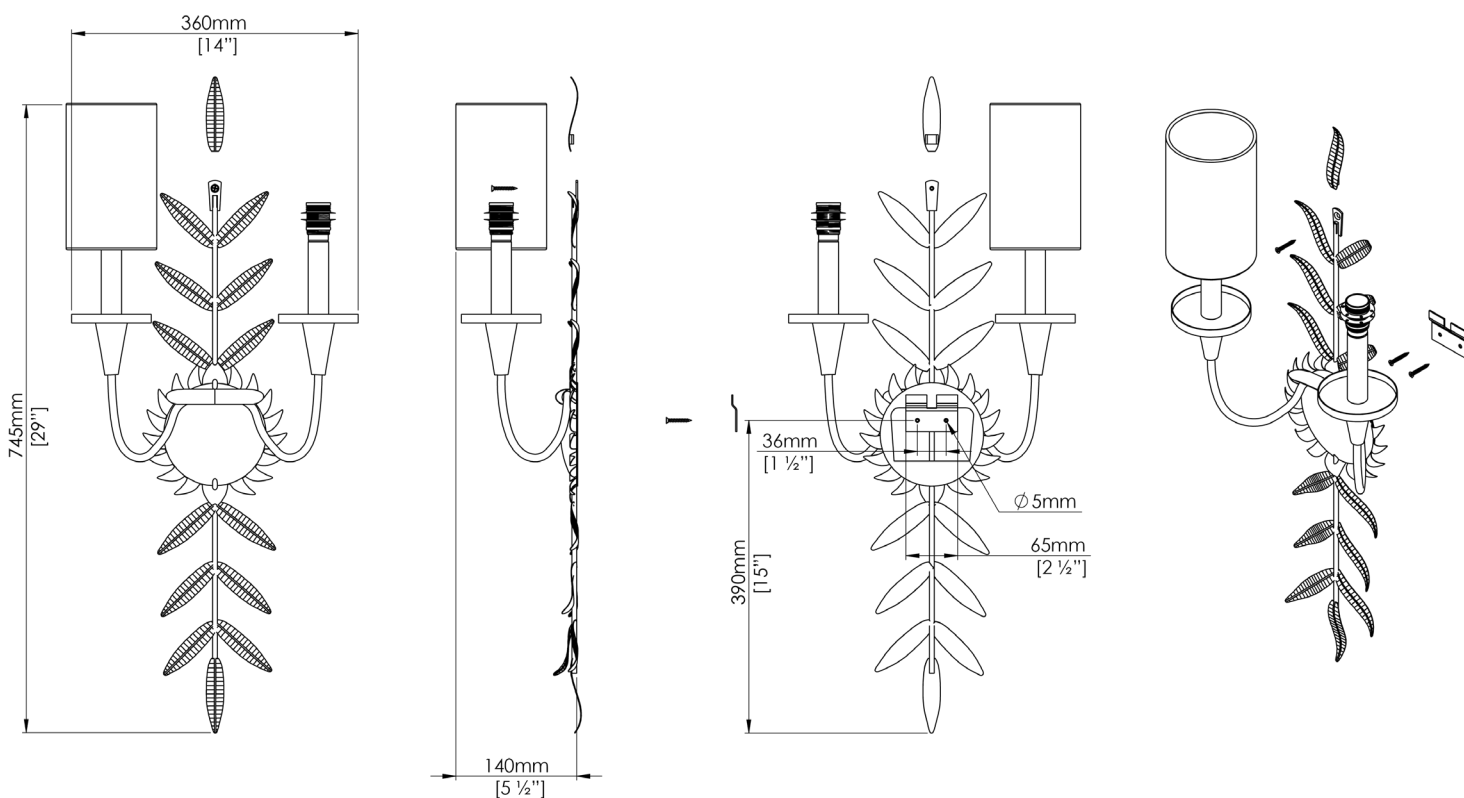

## Beatrice Wall Light

TWL74 | Venetian Gold

Venetian Gold shown with 5.5" Fez in Natural Linen (Candle Version)

HEIGHT  
745mm | 29 1/2"

CONSTRUCTED FROM  
Copper with decorative finish

RECOMMENDED SHADE  
5.5" Fez

HEIGHT WITH SHADE  
790mm | 31 1/4"

WEIGHT  
1.4 kg | 3.08 lbs

MAX WATTAGE  
25W

WIDTH  
360mm | 14 1/4"

PROJECTION  
140mm | 5 3/4"

LAMP  
2 x Torpedo Type B10 Candelabra  
Base

WIDTH WITH SHADE  
365mm | 14 1/2"

# Beatrice Wall Light

TWL74

HEIGHT  
745mm | 29 1/2"

HEIGHT WITH SHADE  
790mm | 31 1/4"

WIDTH  
360mm | 14 1/4"

WIDTH WITH SHADE  
365mm | 14 1/2"

© Porta Romana 2022

Dimensions and weights are provided as a guide. All Porta Romana Products are made by hand and variations can occur in some products. The products you are buying or marketing are exclusive designs belonging to Porta Romana. Please do not submit design sheets featuring our products to other manufacturing companies nor to other parties who might. Any manufacturer found to be reproducing Porta Romana products will be breaching copyright law and will be actively pursued