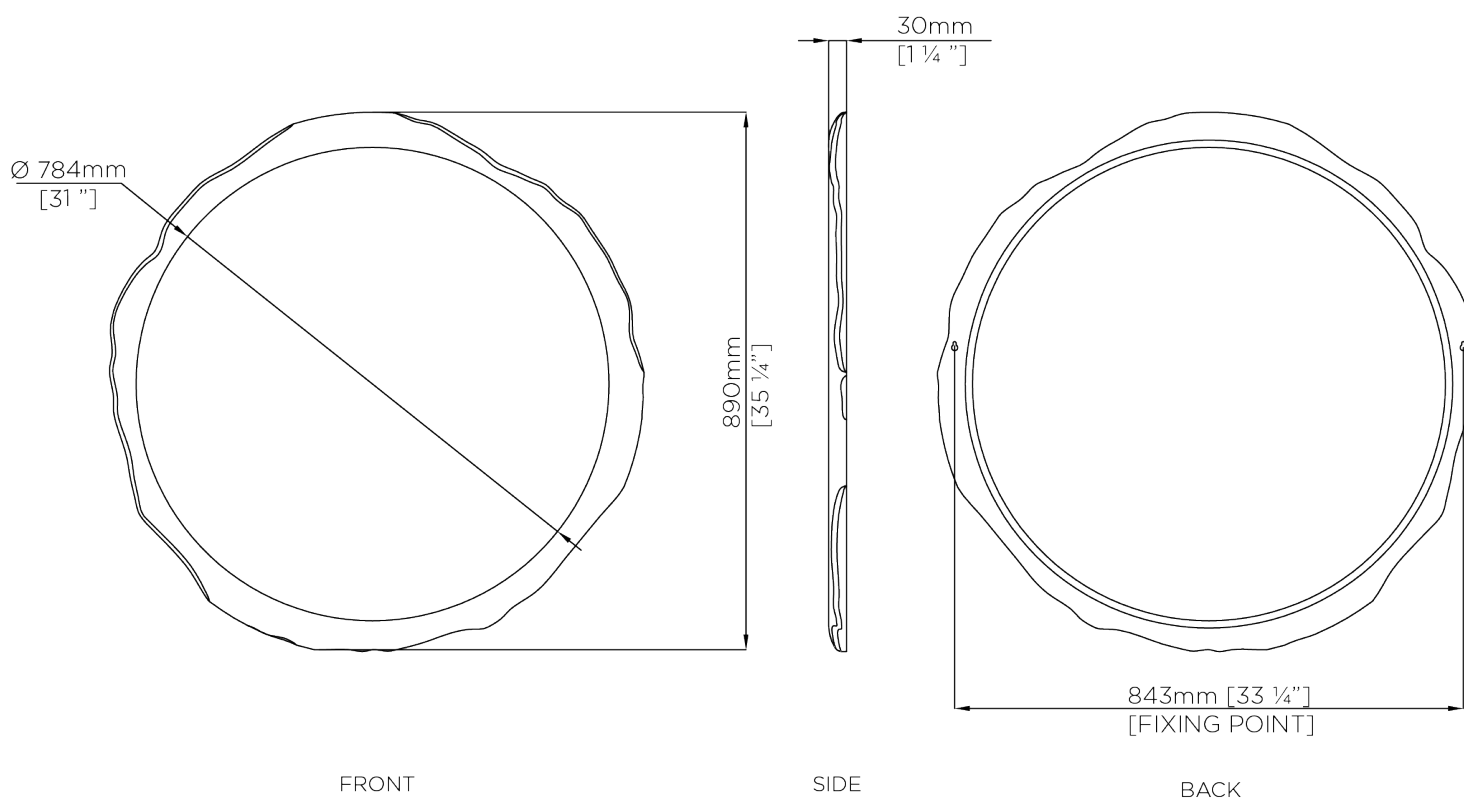

PORTA ROMANA

Bark Mirror

WM49 | Burnt Wood

Burnt Wood with Mirror glass

DEPTH
30mm | 1 1/4"

CONSTRUCTED FROM
Cast composite with decorative
finish

DIAMETER
885mm | 35"

FINISHES
1 Antique Bronze
2 Burnt Wood

Bark Mirror

WM49

DEPTH
30mm | 1 1/4"

DIAMETER
885mm | 35"

It is not recommended to pre-drill holes for wall fixings (this is due to the hand-made nature of each piece)

© Porta Romana 2022

Dimensions and weights are provided as a guide. All Porta Romana Products are made by hand and variations can occur in some products. The products you are buying or marketing are exclusive designs belonging to Porta Romana. Please do not submit design sheets featuring our products to other manufacturing companies nor to other parties who might. Any manufacturer found to be reproducing Porta Romana products will be breaching copyright law and will be actively pursued