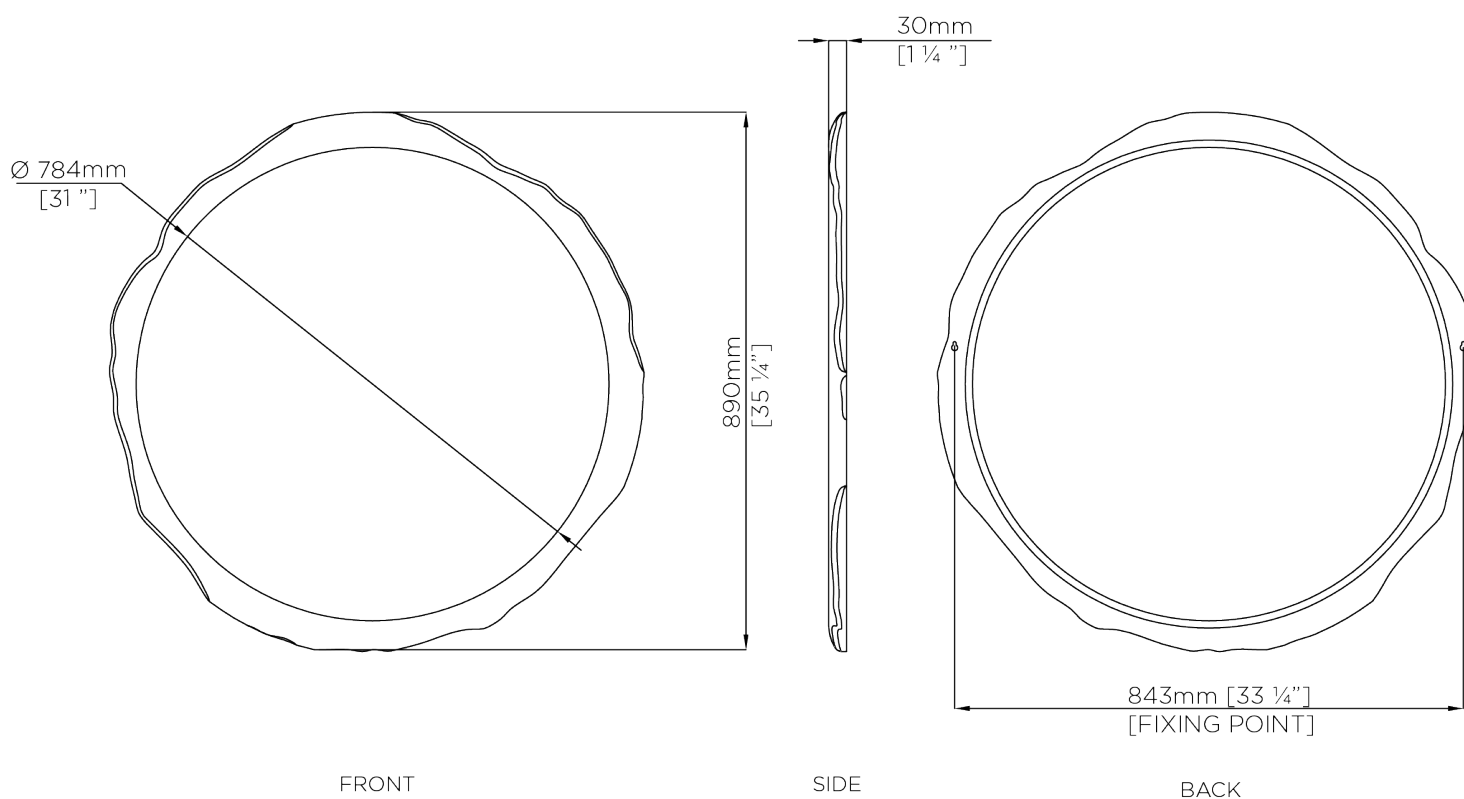

## Bark Mirror

WM49 | Antique Bronze

Antique Bronze

DEPTH  
30mm | 1 1/4"

CONSTRUCTED FROM  
Cast composite with decorative  
finish

DIAMETER  
885mm | 35"

---

FINISHES  
1 Antique Bronze  
2 Burnt Wood

# Bark Mirror

WM49

DEPTH  
30mm | 1 1/4"

DIAMETER  
885mm | 35"

It is not recommended to pre-drill holes for wall fixings (this is due to the hand-made nature of each piece)

© Porta Romana 2022

Dimensions and weights are provided as a guide. All Porta Romana Products are made by hand and variations can occur in some products. The products you are buying or marketing are exclusive designs belonging to Porta Romana. Please do not submit design sheets featuring our products to other manufacturing companies nor to other parties who might. Any manufacturer found to be reproducing Porta Romana products will be breaching copyright law and will be actively pursued