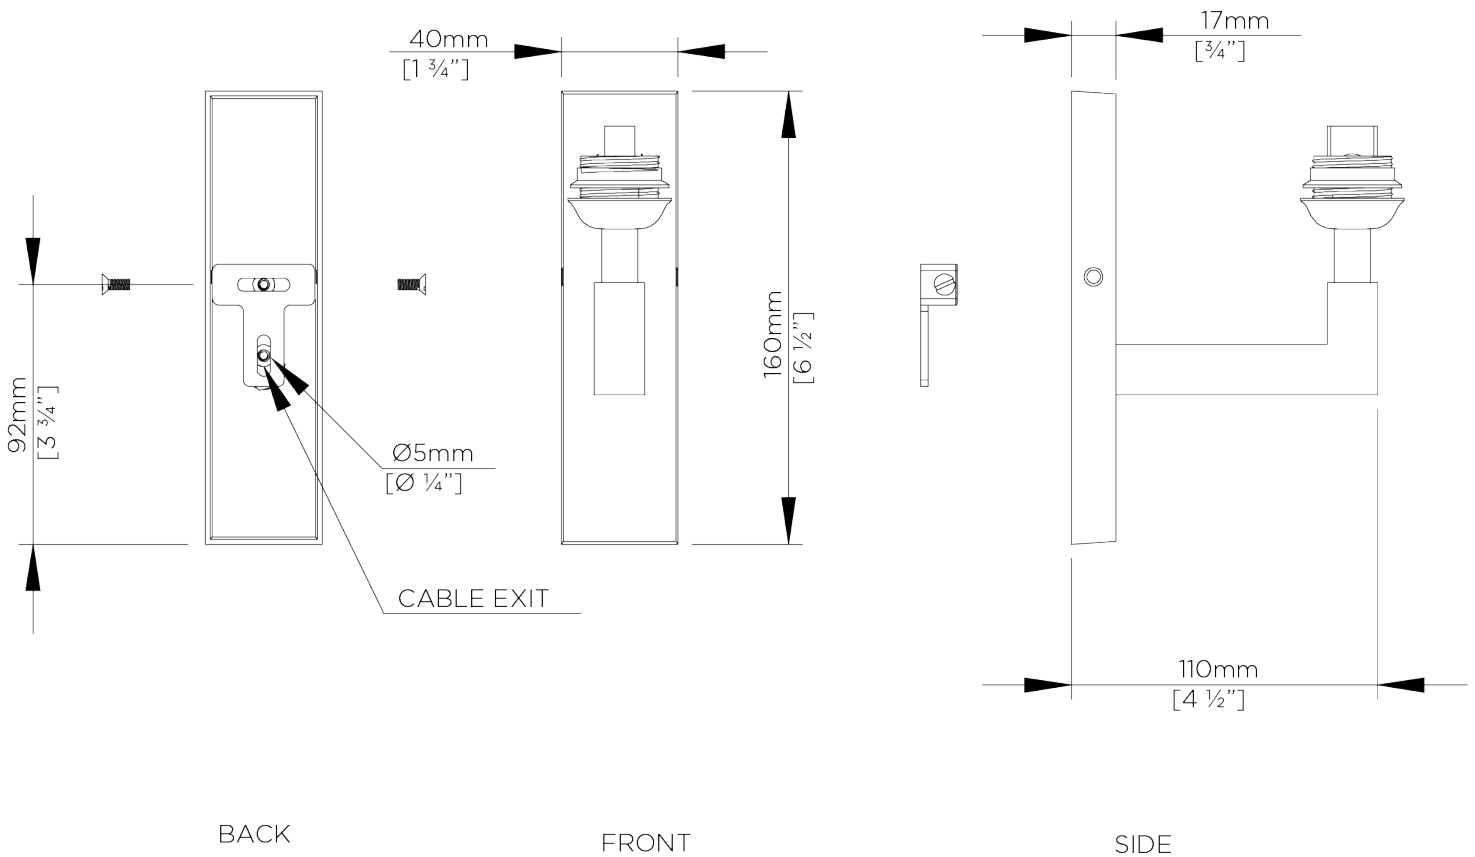

PORTA ROMANA

Baby Library Wall Light

SWL07 | Nickel

Nickel shown with 5.5" Fez in Natural Linen

HEIGHT
160mm | 6 1/2"

CONSTRUCTED FROM
Cast patinated or nickel plated brass

RECOMMENDED SHADE
5.5" Fez

HEIGHT WITH SHADE
240mm | 9 1/2"

WEIGHT
0.5 kg | 1.1 lbs

MAX WATTAGE
25W

WIDTH
40mm | 1 3/4"

PROJECTION
160mm | 6 1/2"

LAMP
1 x T-4 G-9 Lamp

WIDTH WITH SHADE
102mm | 4 1/4"

VOLTAGE
120V

FINISHES
1 Gunmetal
2 Nickel

Baby Library Wall Light

SWL07

HEIGHT
160mm | 6 1/2"

HEIGHT WITH SHADE
240mm | 9 1/2"

WIDTH
40mm | 1 3/4"

WIDTH WITH SHADE
102mm | 4 1/4"

© Porta Romana 2022

Dimensions and weights are provided as a guide. All Porta Romana Products are made by hand and variations can occur in some products. The products you are buying or marketing are exclusive designs belonging to Porta Romana. Please do not submit design sheets featuring our products to other manufacturing companies nor to other parties who might. Any manufacturer found to be reproducing Porta Romana products will be breaching copyright law and will be actively pursued