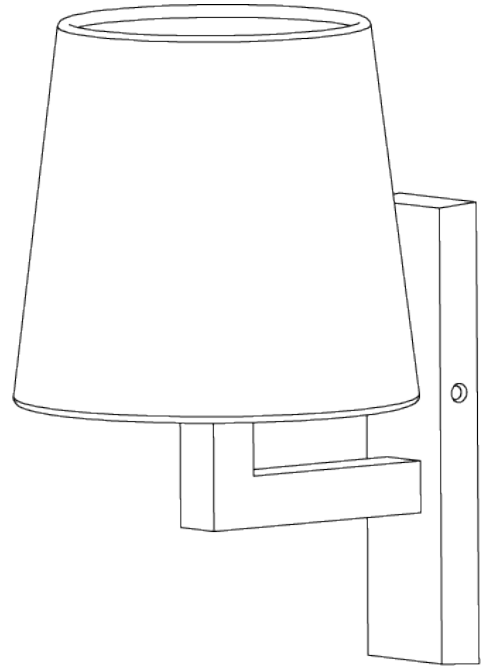

PORTA ROMANA

Baby Library Wall Light

SWL07 | Nickel

Nickel shown with 5.5" Fez in Natural Linen

HEIGHT
160mm | 6 1/2"

CONSTRUCTED FROM
Cast patinated or nickel plated brass

RECOMMENDED SHADE
5.5" Fez

HEIGHT WITH SHADE
240mm | 9 1/2"

WEIGHT
0.5 kg | 1.1 lbs

MAX WATTAGE
25W

WIDTH
40mm | 1 3/4"

PROJECTION
160mm | 6 1/2"

LAMP
1 x T-4 G-9 Lamp

WIDTH WITH SHADE
102mm | 4 1/4"

VOLTAGE
120V

FINISHES
1 Gunmetal
2 Nickel

Baby Library Wall Light

SWL07

HEIGHT
160mm | 6 1/2"

HEIGHT WITH SHADE
240mm | 9 1/2"

WIDTH
40mm | 1 3/4"

WIDTH WITH SHADE
102mm | 4 1/4"

© Porta Romana 2022

Dimensions and weights are provided as a guide. All Porta Romana Products are made by hand and variations can occur in some products. The products you are buying or marketing are exclusive designs belonging to Porta Romana. Please do not submit design sheets featuring our products to other manufacturing companies nor to other parties who might. Any manufacturer found to be reproducing Porta Romana products will be breaching copyright law and will be actively pursued