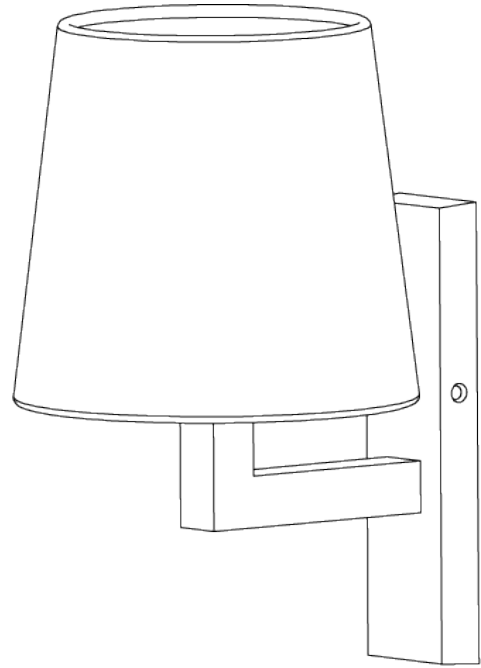

## Baby Library Wall Light

SWL07 | Gunmetal

Gunmetal shown with 5.5" Fez in Natural Linen

HEIGHT  
160mm | 6 1/2"

CONSTRUCTED FROM  
Cast patinated or nickel plated brass

RECOMMENDED SHADE  
5.5" Fez

HEIGHT WITH SHADE  
240mm | 9 1/2"

WEIGHT  
0.5 kg | 1.1 lbs

MAX WATTAGE  
25W

WIDTH  
40mm | 1 3/4"

PROJECTION  
160mm | 6 1/2"

LAMP  
1 x T-4 G-9 Lamp

WIDTH WITH SHADE  
102mm | 4 1/4"

VOLTAGE  
120V

FINISHES  
1 Gunmetal  
2 Nickel

# Baby Library Wall Light

SWL07

HEIGHT  
160mm | 6 1/2"

HEIGHT WITH SHADE  
240mm | 9 1/2"

WIDTH  
40mm | 1 3/4"

WIDTH WITH SHADE  
102mm | 4 1/4"

© Porta Romana 2022

Dimensions and weights are provided as a guide. All Porta Romana Products are made by hand and variations can occur in some products. The products you are buying or marketing are exclusive designs belonging to Porta Romana. Please do not submit design sheets featuring our products to other manufacturing companies nor to other parties who might. Any manufacturer found to be reproducing Porta Romana products will be breaching copyright law and will be actively pursued