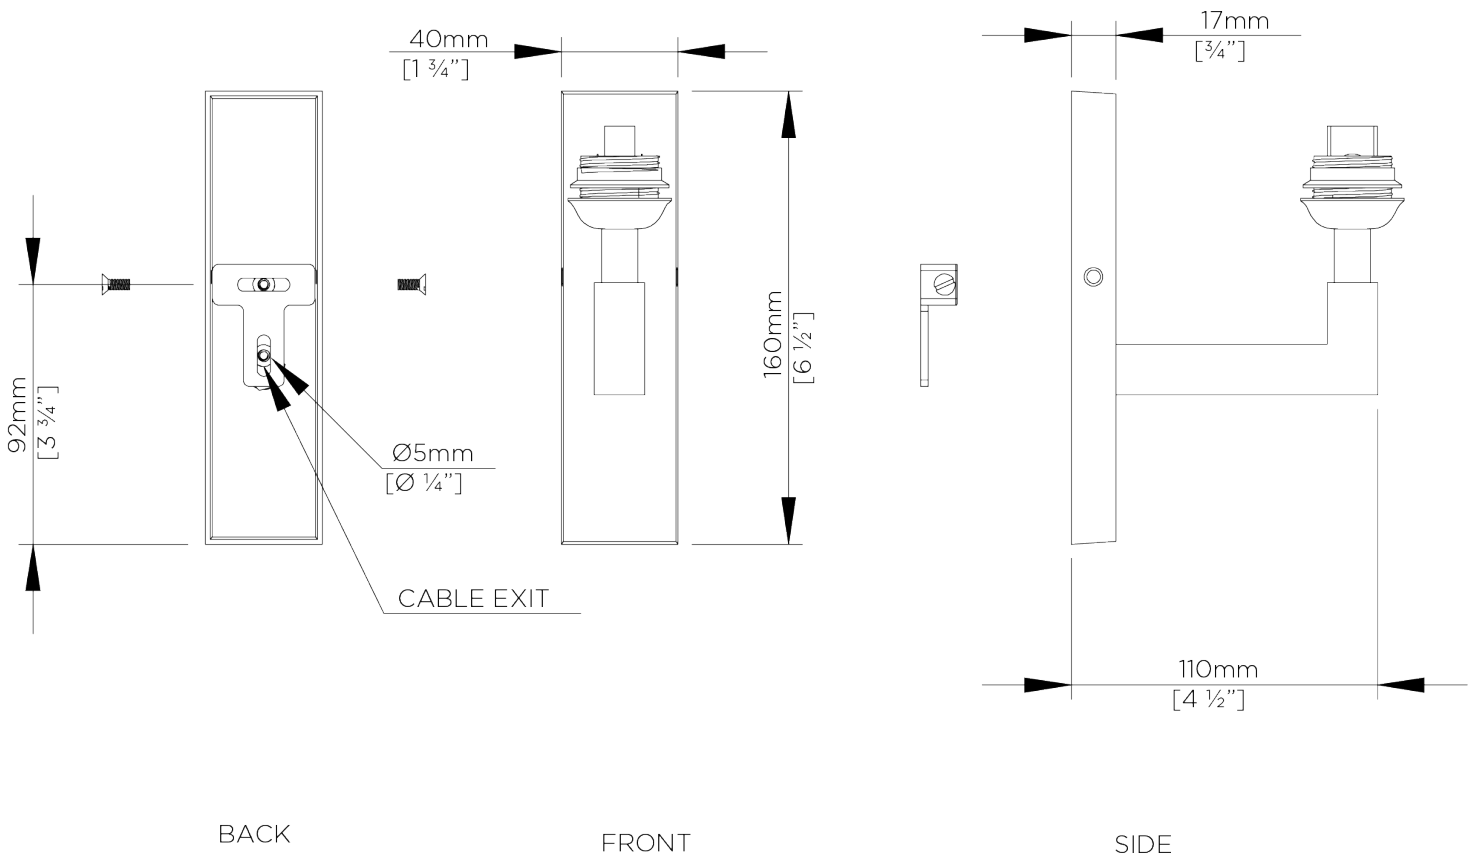

## Baby Library Wall Light

SWL07 | Gunmetal

Gunmetal shown with 5.5" Fez in Natural Linen

HEIGHT  
160mm | 6 1/2"

CONSTRUCTED FROM  
Cast patinated or nickel plated brass

RECOMMENDED SHADE  
5.5" Fez

HEIGHT WITH SHADE  
240mm | 9 1/2"

WEIGHT  
0.5 kg | 1.1 lbs

MAX WATTAGE  
25W

WIDTH  
40mm | 1 3/4"

PROJECTION  
160mm | 6 1/2"

LAMP  
1 x T-4 G-9 Lamp

WIDTH WITH SHADE  
102mm | 4 1/4"

VOLTAGE  
120V

FINISHES  
1 Gunmetal  
2 Nickel

# Baby Library Wall Light

SWL07

HEIGHT  
160mm | 6 1/2"

HEIGHT WITH SHADE  
240mm | 9 1/2"

WIDTH  
40mm | 1 3/4"

WIDTH WITH SHADE  
102mm | 4 1/4"

© Porta Romana 2022

Dimensions and weights are provided as a guide. All Porta Romana Products are made by hand and variations can occur in some products. The products you are buying or marketing are exclusive designs belonging to Porta Romana. Please do not submit design sheets featuring our products to other manufacturing companies nor to other parties who might. Any manufacturer found to be reproducing Porta Romana products will be breaching copyright law and will be actively pursued