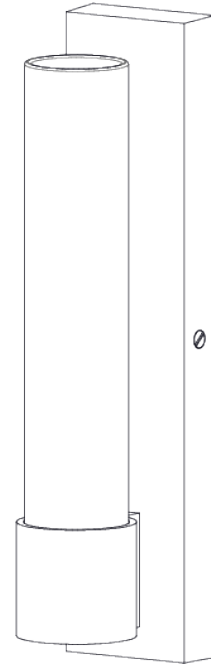

PORTA ROMANA

Emperor Bathroom Wall Light

BWL01 | Brass and Glass

Brass with Glass

HEIGHT
285mm | 11 1/4"

CONSTRUCTED FROM
Brass with frosted glass

MAX WATTAGE
25W

WIDTH
63mm | 2 1/2"

WEIGHT
1.6 kg | 3.52 lbs

LAMP
1 x T-4 G-9 Lamp

PROJECTION
86mm | 3 1/2"

VOLTAGE
120V

FINISHES

- 1 Nickel with Glass
- 2 Brass with Glass
- 3 Patinated Brass with Glass

Emperor Bathroom Wall Light BWL01

HEIGHT
285mm | 11 1/4"

WIDTH
63mm | 2 1/2"

© Porta Romana 2022

Dimensions and weights are provided as a guide. All Porta Romana Products are made by hand and variations can occur in some products. The products you are buying or marketing are exclusive designs belonging to Porta Romana. Please do not submit design sheets featuring our products to other manufacturing companies nor to other parties who might. Any manufacturer found to be reproducing Porta Romana products will be breaching copyright law and will be actively pursued