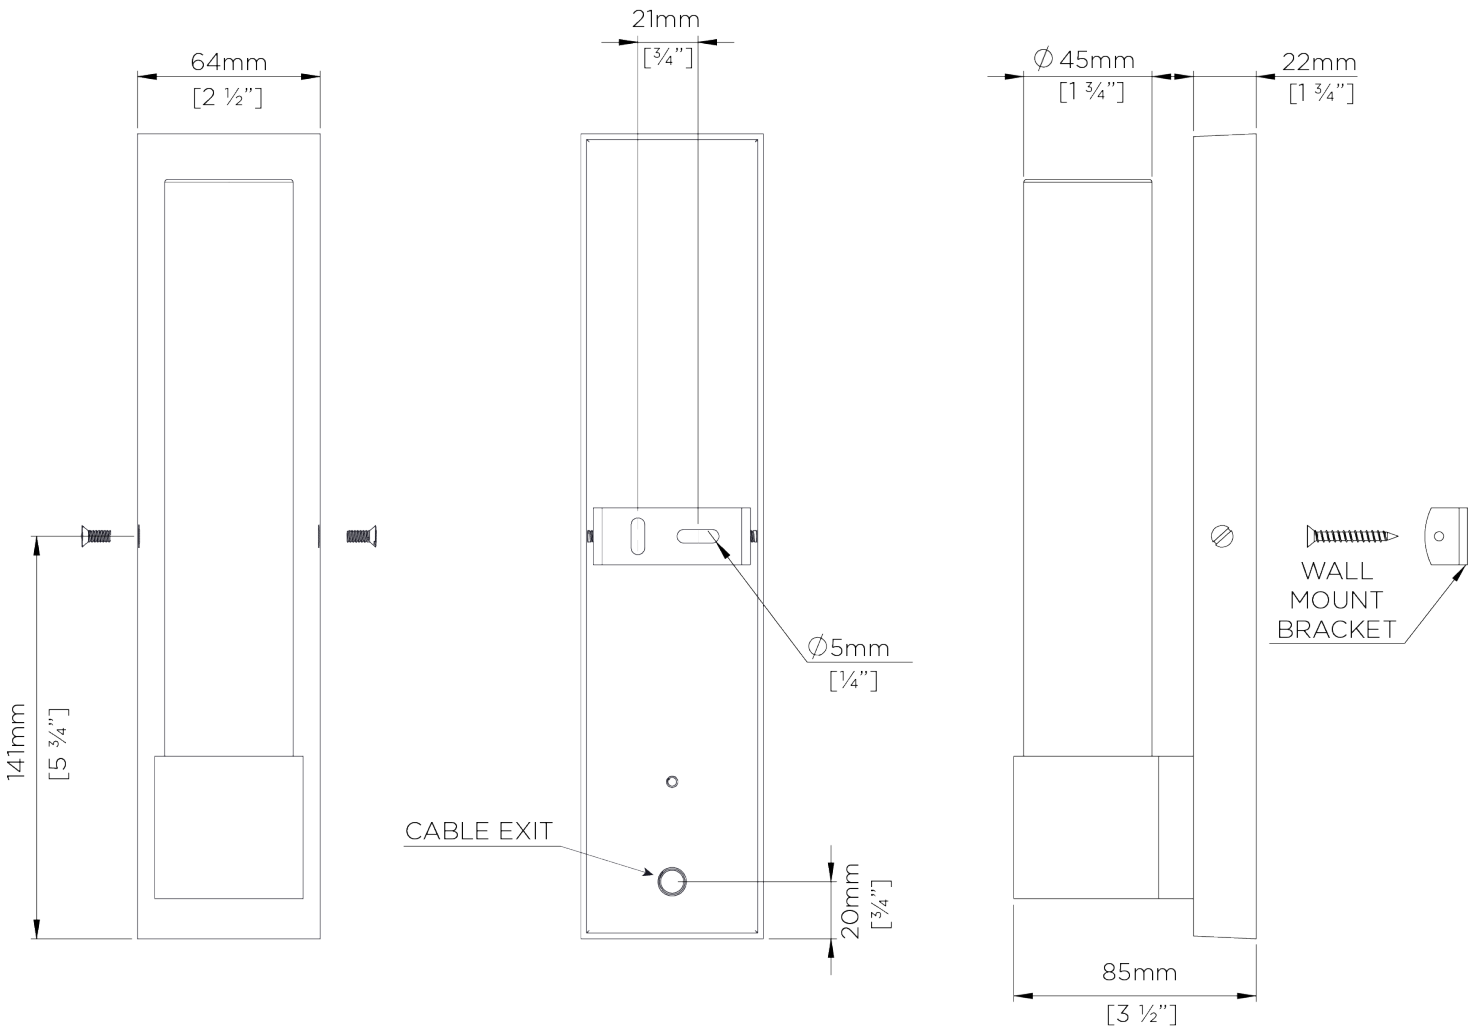

PORTA ROMANA

Emperor Bathroom Wall Light

BWL01 | Brass and Glass

Brass with Glass

HEIGHT
285mm | 11 1/4"

CONSTRUCTED FROM
Brass with frosted glass

MAX WATTAGE
25W

WIDTH
63mm | 2 1/2"

WEIGHT
1.6 kg | 3.52 lbs

LAMP
1 x T-4 G-9 Lamp

PROJECTION
86mm | 3 1/2"

VOLTAGE
120V

FINISHES

- 1 Nickel with Glass
- 2 Brass with Glass
- 3 Patinated Brass with Glass

Emperor Bathroom Wall Light BWL01

HEIGHT
285mm | 11 1/4"

WIDTH
63mm | 2 1/2"

© Porta Romana 2022

Dimensions and weights are provided as a guide. All Porta Romana Products are made by hand and variations can occur in some products. The products you are buying or marketing are exclusive designs belonging to Porta Romana. Please do not submit design sheets featuring our products to other manufacturing companies nor to other parties who might. Any manufacturer found to be reproducing Porta Romana products will be breaching copyright law and will be actively pursued