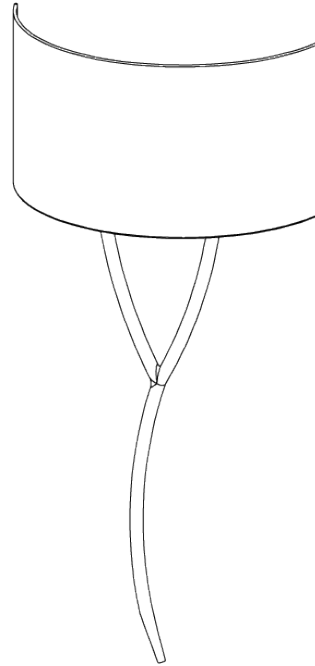

## Yves Wall Light

TWL39 | White Gold

White Gold shown with 16" Tall Semi Cylinder in Ivory Silk

HEIGHT  
750mm | 29 3/4"

CONSTRUCTED FROM  
Forged steel with decorative finish

RECOMMENDED SHADE  
16" Tall Semi Cylinder

HEIGHT WITH SHADE  
810mm | 32"

WEIGHT  
1.6 kg | 3.52 lbs

MAX WATTAGE  
40W

WIDTH  
173mm | 7"

PROJECTION  
152mm | 6"

LAMP  
1 x 450lm (5w) LED E14 Candle

WIDTH WITH SHADE  
406mm | 16"

VOLTAGE  
220-240V

FLEX AND SWITCH  
Brass lampholder

FINISHES  
1 White Gold  
2 Burnt Silver

# Yves Wall Light

TWL39

HEIGHT  
750mm | 29 3/4"

HEIGHT WITH SHADE  
810mm | 32"

WIDTH  
173mm | 7"

WIDTH WITH SHADE  
406mm | 16"

© Porta Romana 2022

Dimensions and weights are provided as a guide. All Porta Romana Products are made by hand and variations can occur in some products. The products you are buying or marketing are exclusive designs belonging to Porta Romana. Please do not submit design sheets featuring our products to other manufacturing companies nor to other parties who might. Any manufacturer found to be reproducing Porta Romana products will be breaching copyright law and will be actively pursued