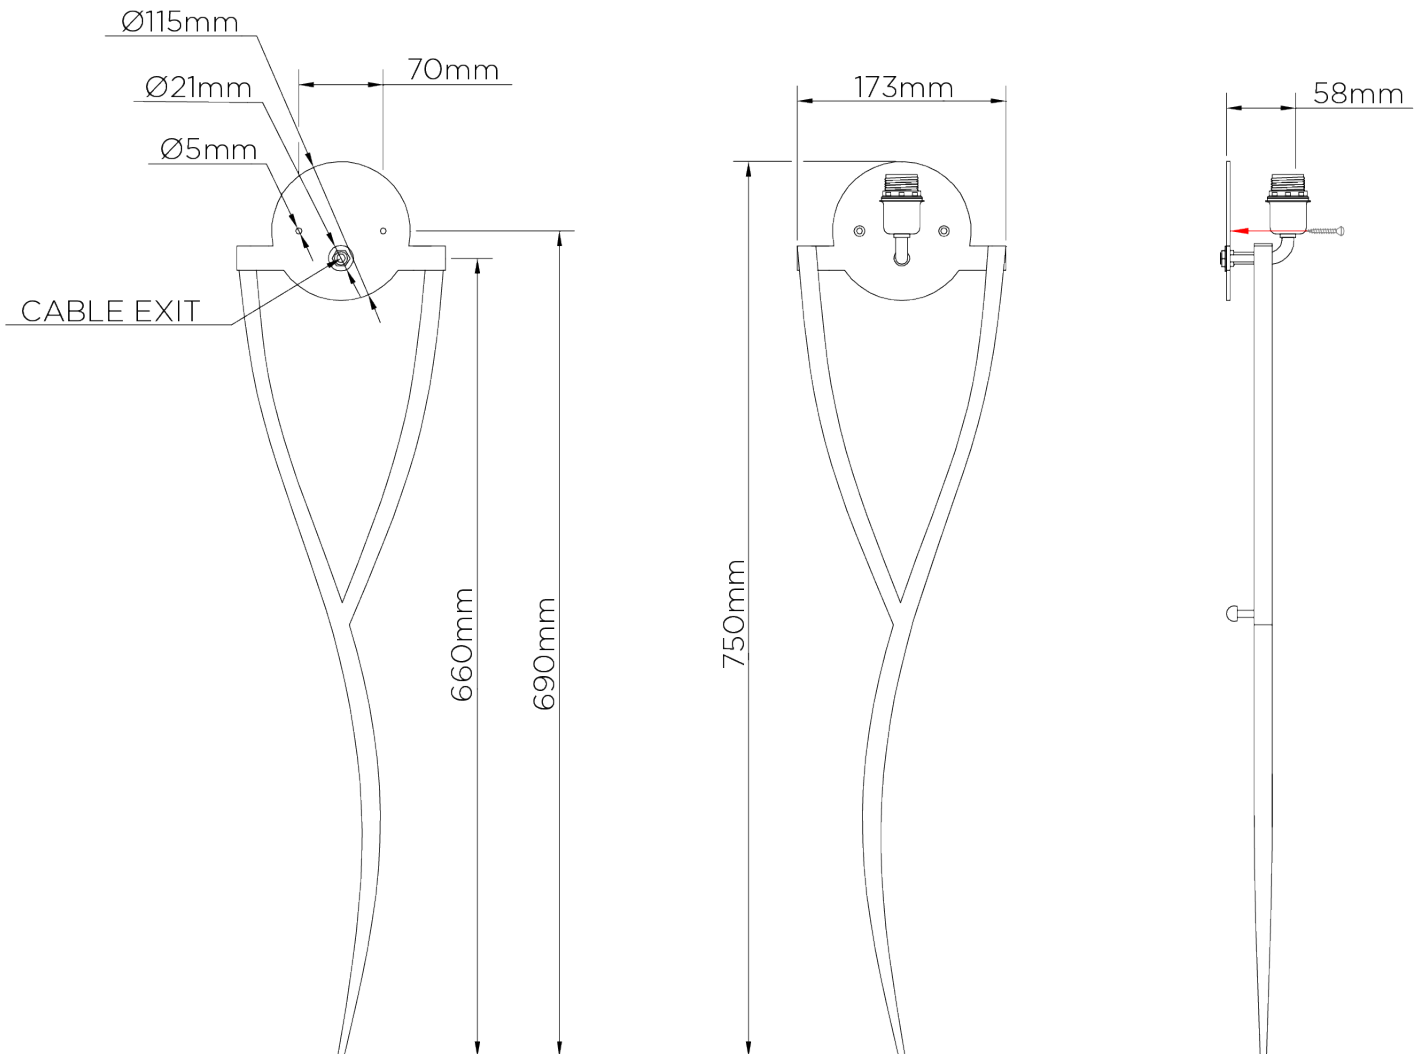

## Yves Wall Light

TWL39 | White Gold

White Gold shown with 16" Tall Semi Cylinder in Ivory Silk

HEIGHT  
750mm | 29 3/4"

CONSTRUCTED FROM  
Forged steel with decorative finish

RECOMMENDED SHADE  
16" Tall Semi Cylinder

HEIGHT WITH SHADE  
810mm | 32"

WEIGHT  
1.6 kg | 3.52 lbs

MAX WATTAGE  
40W

WIDTH  
173mm | 7"

PROJECTION  
152mm | 6"

LAMP  
1 x 450lm (5w) LED E14 Candle

WIDTH WITH SHADE  
406mm | 16"

VOLTAGE  
220-240V

# Yves Wall Light

TWL39

HEIGHT  
750mm | 29 3/4"

HEIGHT WITH SHADE  
810mm | 32"

WIDTH  
173mm | 7"

WIDTH WITH SHADE  
406mm | 16"

© Porta Romana 2022

Dimensions and weights are provided as a guide. All Porta Romana Products are made by hand and variations can occur in some products. The products you are buying or marketing are exclusive designs belonging to Porta Romana. Please do not submit design sheets featuring our products to other manufacturing companies nor to other parties who might. Any manufacturer found to be reproducing Porta Romana products will be breaching copyright law and will be actively pursued