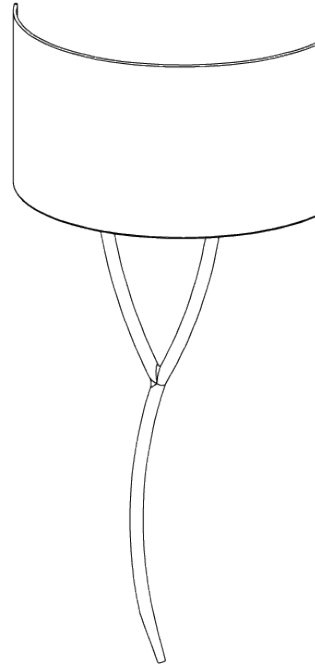

PORTA ROMANA

Yves Wall Light

TWL39 | Burnt Silver

Burnt Silver shown with 16" Tall Semi Cylinder in Ivory Silk

HEIGHT
750mm | 29 3/4"

CONSTRUCTED FROM
Forged steel with decorative finish

RECOMMENDED SHADE
16" Tall Semi Cylinder

HEIGHT WITH SHADE
810mm | 32"

WEIGHT
1.6 kg | 3.52 lbs

MAX WATTAGE
40W

WIDTH
173mm | 7"

PROJECTION
152mm | 6"

LAMP
1 x 450lm (5w) LED E14 Candle

WIDTH WITH SHADE
406mm | 16"

VOLTAGE
220-240V

FLEX AND SWITCH
Nickel lampholder

FINISHES
1 White Gold
2 Burnt Silver

Yves Wall Light

TWL39

HEIGHT
750mm | 29 3/4"

HEIGHT WITH SHADE
810mm | 32"

WIDTH
173mm | 7"

WIDTH WITH SHADE
406mm | 16"