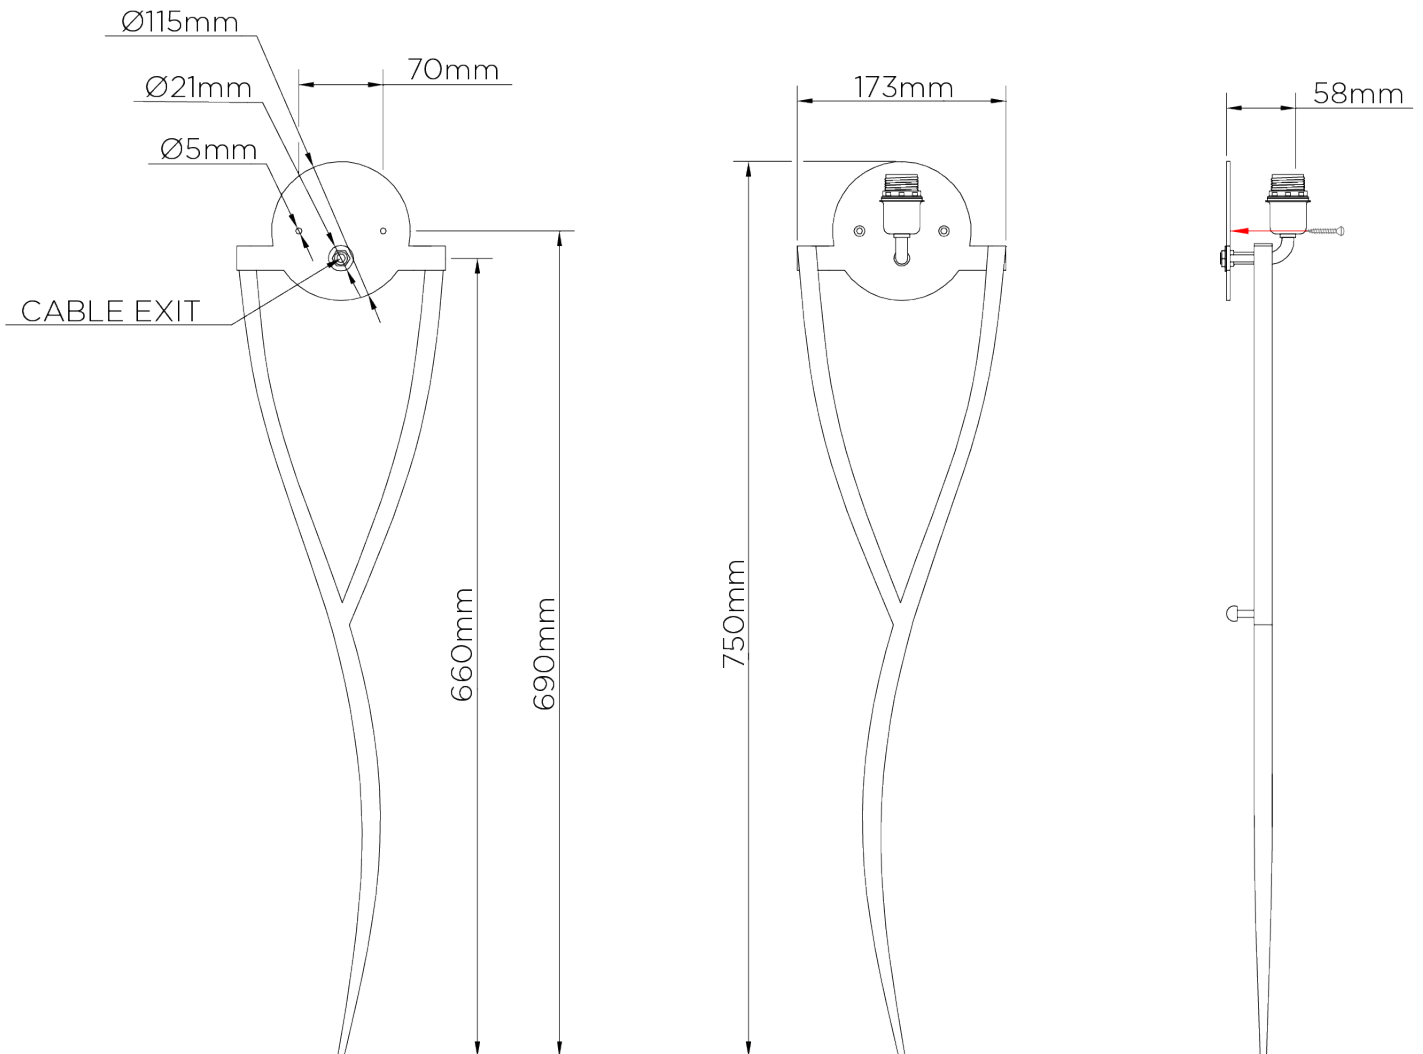

PORTA ROMANA

Yves Wall Light

TWL39 | Burnt Silver

Burnt Silver shown with 16" Tall Semi Cylinder in Ivory Silk

HEIGHT
750mm | 29 3/4"

CONSTRUCTED FROM
Forged steel with decorative finish

RECOMMENDED SHADE
16" Tall Semi Cylinder

HEIGHT WITH SHADE
810mm | 32"

WEIGHT
1.6 kg | 3.52 lbs

MAX WATTAGE
40W

WIDTH
173mm | 7"

PROJECTION
152mm | 6"

LAMP
1 x 450lm (5w) LED E14 Candle

WIDTH WITH SHADE
406mm | 16"

VOLTAGE
220-240V

FLEX AND SWITCH
Nickel lampholder

FINISHES
1 White Gold
2 Burnt Silver

Yves Wall Light

TWL39

HEIGHT
750mm | 29 3/4"

HEIGHT WITH SHADE
810mm | 32"

WIDTH
173mm | 7"

WIDTH WITH SHADE
406mm | 16"