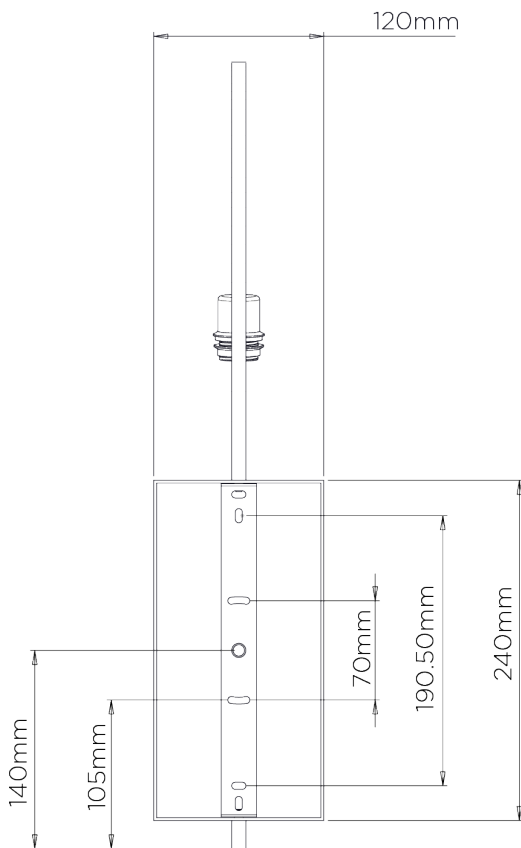

PORTA ROMANA

Willow Wall Light

TWL98 | French Brass

French Brass shown with 5" Kelly Empire in Chalk Linen

HEIGHT
555mm | 21 _"

CONSTRUCTED FROM
Steel and brass with decorative finish 5" Kelly Empire

RECOMMENDED SHADE

HEIGHT WITH SHADE
555mm | 21 _"

WEIGHT
1.3 kg | 2.86 lbs

MAX WATTAGE
25W

WIDTH
50mm | 2"

PROJECTION
335mm | 13 _"

LAMP
1 x 450lm (5w) LED E14 Candle

WIDTH WITH SHADE
127mm | 5"

VOLTAGE
220-240V

FLEX AND SWITCH
Brass lampholder

FINISHES
1 Burnt Silver
2 Bronzed
3 French Brass

Willow Wall Light

TWL98

HEIGHT
555mm | 21.9"

HEIGHT WITH SHADE
555mm | 21.9"

WIDTH
50mm | 2"

WIDTH WITH SHADE
127mm | 5"