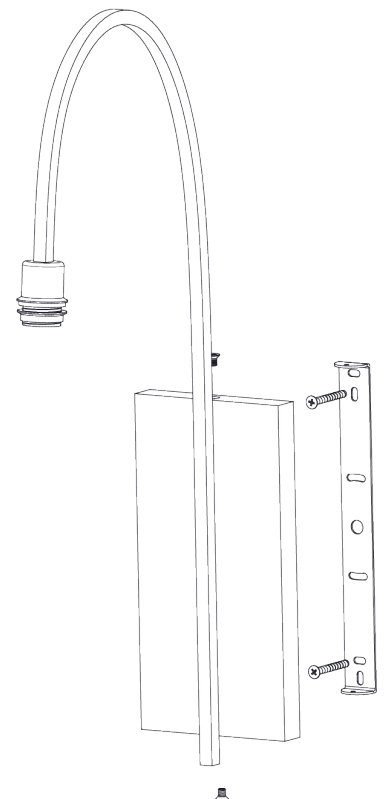

PORTA ROMANA

Willow Wall Light

TWL98 | French Brass

French Brass shown with 5" Kelly Empire in Chalk Linen

HEIGHT
555mm | 21 _"

CONSTRUCTED FROM
Steel and brass with decorative finish 5" Kelly Empire

RECOMMENDED SHADE

HEIGHT WITH SHADE
555mm | 21 _"

WEIGHT
1.3 kg | 2.86 lbs

MAX WATTAGE
25W

WIDTH
50mm | 2"

PROJECTION
335mm | 13 _"

LAMP
1 x 450lm (5w) LED E14 Candle

WIDTH WITH SHADE
127mm | 5"

VOLTAGE
220-240V

FLEX AND SWITCH
Brass lampholder

FINISHES
1 Burnt Silver
2 Bronzed
3 French Brass

Willow Wall Light

TWL98

HEIGHT
555mm | 21.9"

HEIGHT WITH SHADE
555mm | 21.9"

WIDTH
50mm | 2"

WIDTH WITH SHADE
127mm | 5"