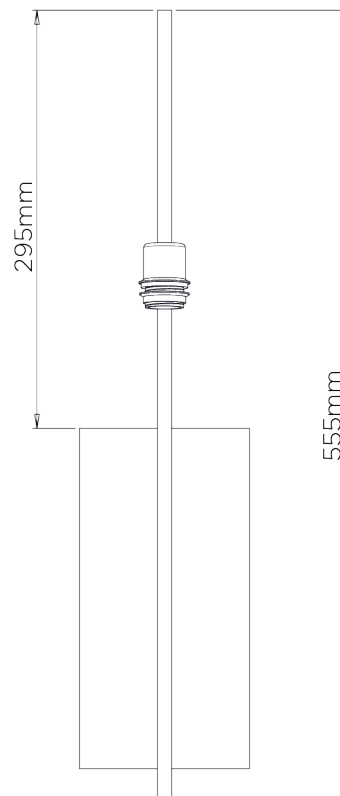

PORTA ROMANA

Willow Wall Light

TWL98 | French Brass

French Brass shown with 5" Kelly Empire in Chalk Linen

HEIGHT
555mm | 21 _"

CONSTRUCTED FROM
Steel and brass with decorative finish 5" Kelly Empire

RECOMMENDED SHADE

HEIGHT WITH SHADE
555mm | 21 _"

WEIGHT
1.3 kg | 2.86 lbs

MAX WATTAGE
25W

WIDTH
50mm | 2"

PROJECTION
335mm | 13 _"

LAMP
1 x 450lm (5w) LED E14 Candle

WIDTH WITH SHADE
127mm | 5"

VOLTAGE
220-240V

FLEX AND SWITCH
Brass lampholder

FINISHES
1 Burnt Silver
2 Bronzed
3 French Brass

Willow Wall Light

TWL98

HEIGHT
555mm | 21.9"

HEIGHT WITH SHADE
555mm | 21.9"

WIDTH
50mm | 2"

WIDTH WITH SHADE
127mm | 5"