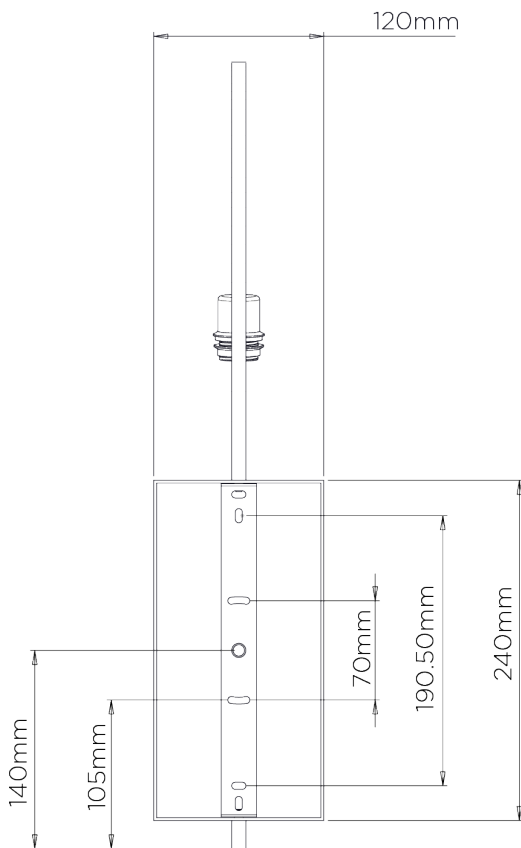

PORTA ROMANA

Willow Wall Light

TWL98 | Burnt Silver

Burnt Silver shown with 5" Kelly Empire in Chalk Linen

HEIGHT
555mm | 21 _"

CONSTRUCTED FROM
Steel and brass with decorative finish 5" Kelly Empire

RECOMMENDED SHADE

HEIGHT WITH SHADE
555mm | 21 _"

WEIGHT
1.3 kg | 2.86 lbs

MAX WATTAGE
25W

WIDTH
50mm | 2"

PROJECTION
335mm | 13 _"

LAMP
1 x 450lm (5w) LED E14 Candle

WIDTH WITH SHADE
127mm | 5"

VOLTAGE
220-240V

FLEX AND SWITCH
Nickel lampholder

FINISHES
1 Burnt Silver
2 Bronzed
3 French Brass

Willow Wall Light

TWL98

HEIGHT
555mm | 21.9"

HEIGHT WITH SHADE
555mm | 21.9"

WIDTH
50mm | 2"

WIDTH WITH SHADE
127mm | 5"