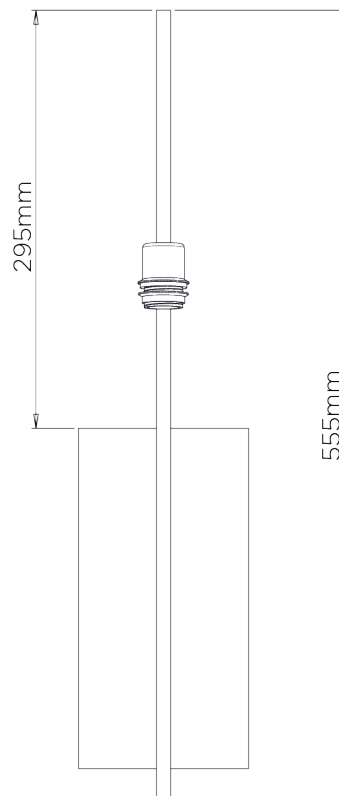

PORTA ROMANA

Willow Wall Light

TWL98 | Burnt Silver

Burnt Silver shown with 5" Kelly Empire in Chalk Linen

HEIGHT
555mm | 21 _"

CONSTRUCTED FROM
Steel and brass with decorative finish 5" Kelly Empire

RECOMMENDED SHADE

HEIGHT WITH SHADE
555mm | 21 _"

WEIGHT
1.3 kg | 2.86 lbs

MAX WATTAGE
25W

WIDTH
50mm | 2"

PROJECTION
335mm | 13 _"

LAMP
1 x 450lm (5w) LED E14 Candle

WIDTH WITH SHADE
127mm | 5"

VOLTAGE
220-240V

FLEX AND SWITCH
Nickel lampholder

FINISHES
1 Burnt Silver
2 Bronzed
3 French Brass

Willow Wall Light

TWL98

HEIGHT
555mm | 21.9"

HEIGHT WITH SHADE
555mm | 21.9"

WIDTH
50mm | 2"

WIDTH WITH SHADE
127mm | 5"