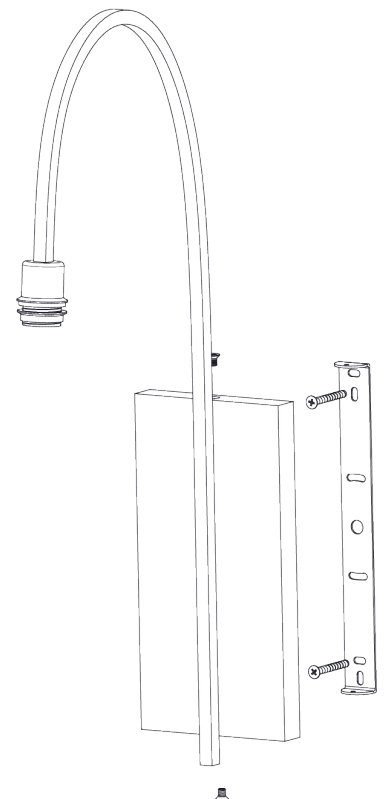

PORTA ROMANA

Willow Wall Light

TWL98 | Burnt Silver

Burnt Silver shown with 5" Kelly Empire in Chalk Linen

HEIGHT
555mm | 21 _"

CONSTRUCTED FROM
Steel and brass with decorative finish 5" Kelly Empire

RECOMMENDED SHADE

HEIGHT WITH SHADE
555mm | 21 _"

WEIGHT
1.3 kg | 2.86 lbs

MAX WATTAGE
25W

WIDTH
50mm | 2"

PROJECTION
335mm | 13 _"

LAMP
1 x 450lm (5w) LED E14 Candle

WIDTH WITH SHADE
127mm | 5"

VOLTAGE
220-240V

FLEX AND SWITCH
Nickel lampholder

FINISHES
1 Burnt Silver
2 Bronzed
3 French Brass

Willow Wall Light

TWL98

HEIGHT
555mm | 21.9"

HEIGHT WITH SHADE
555mm | 21.9"

WIDTH
50mm | 2"

WIDTH WITH SHADE
127mm | 5"