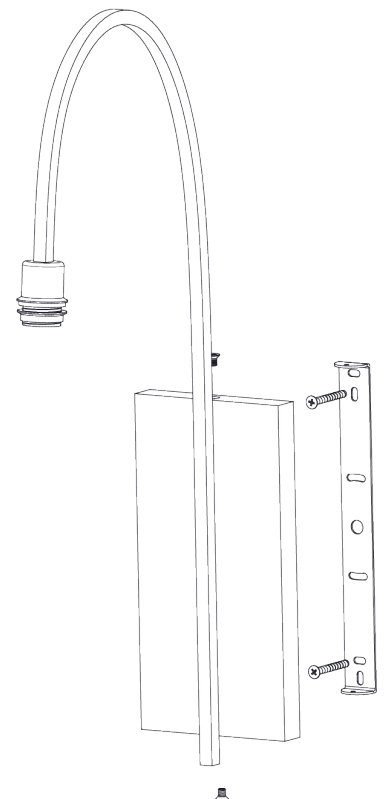

## Willow Wall Light

TWL98 | Bronzed

Bronzed shown with 5" Kelly Empire in Chalk Linen

HEIGHT  
555mm | 21 \_"

CONSTRUCTED FROM  
Steel and brass with decorative finish 5" Kelly Empire

RECOMMENDED SHADE

HEIGHT WITH SHADE  
555mm | 21 \_"

WEIGHT  
1.3 kg | 2.86 lbs

MAX WATTAGE  
25W

WIDTH  
50mm | 2"

PROJECTION  
335mm | 13 \_"

LAMP  
1 x 450lm (5w) LED E14 Candle

WIDTH WITH SHADE  
127mm | 5"

VOLTAGE  
220-240V

FLEX AND SWITCH  
Brass lampholder

# Willow Wall Light

TWL98

HEIGHT  
555mm | 21.9"

HEIGHT WITH SHADE  
555mm | 21.9"

WIDTH  
50mm | 2"

WIDTH WITH SHADE  
127mm | 5"

© Porta Romana 2022

Dimensions and weights are provided as a guide. All Porta Romana Products are made by hand and variations can occur in some products. The products you are buying or marketing are exclusive designs belonging to Porta Romana. Please do not submit design sheets featuring our products to other manufacturing companies nor to other parties who might. Any manufacturer found to be reproducing Porta Romana products will be breaching copyright law and will be actively pursued