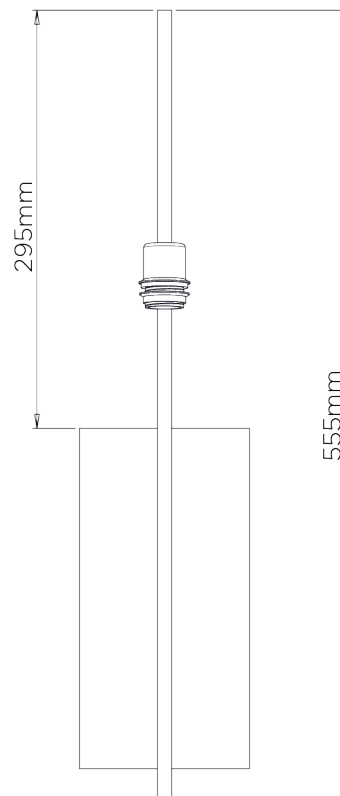

## Willow Wall Light

TWL98 | Bronzed

Bronzed shown with 5" Kelly Empire in Chalk Linen

HEIGHT  
555mm | 21 \_"

CONSTRUCTED FROM  
Steel and brass with decorative finish 5" Kelly Empire

RECOMMENDED SHADE

HEIGHT WITH SHADE  
555mm | 21 \_"

WEIGHT  
1.3 kg | 2.86 lbs

MAX WATTAGE  
25W

WIDTH  
50mm | 2"

PROJECTION  
335mm | 13 \_"

LAMP  
1 x 450lm (5w) LED E14 Candle

WIDTH WITH SHADE  
127mm | 5"

VOLTAGE  
220-240V

FLEX AND SWITCH  
Brass lampholder

# Willow Wall Light

TWL98

HEIGHT  
555mm | 21.9"

HEIGHT WITH SHADE  
555mm | 21.9"

WIDTH  
50mm | 2"

WIDTH WITH SHADE  
127mm | 5"

© Porta Romana 2022

Dimensions and weights are provided as a guide. All Porta Romana Products are made by hand and variations can occur in some products. The products you are buying or marketing are exclusive designs belonging to Porta Romana. Please do not submit design sheets featuring our products to other manufacturing companies nor to other parties who might. Any manufacturer found to be reproducing Porta Romana products will be breaching copyright law and will be actively pursued