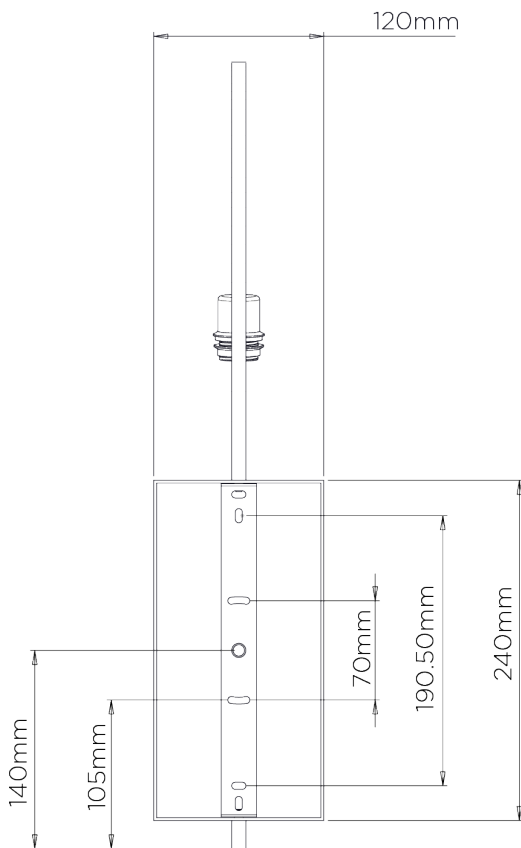

## Willow Wall Light

TWL98 | Bronzed

Bronzed shown with 5" Kelly Empire in Chalk Linen

HEIGHT  
555mm | 21 \_"

CONSTRUCTED FROM  
Steel and brass with decorative finish 5" Kelly Empire

RECOMMENDED SHADE

HEIGHT WITH SHADE  
555mm | 21 \_"

WEIGHT  
1.3 kg | 2.86 lbs

MAX WATTAGE  
25W

WIDTH  
50mm | 2"

PROJECTION  
335mm | 13 \_"

LAMP  
1 x 450lm (5w) LED E14 Candle

WIDTH WITH SHADE  
127mm | 5"

VOLTAGE  
220-240V

FLEX AND SWITCH  
Brass lampholder

# Willow Wall Light

TWL98

HEIGHT  
555mm | 21.9"

HEIGHT WITH SHADE  
555mm | 21.9"

WIDTH  
50mm | 2"

WIDTH WITH SHADE  
127mm | 5"

© Porta Romana 2022

Dimensions and weights are provided as a guide. All Porta Romana Products are made by hand and variations can occur in some products. The products you are buying or marketing are exclusive designs belonging to Porta Romana. Please do not submit design sheets featuring our products to other manufacturing companies nor to other parties who might. Any manufacturer found to be reproducing Porta Romana products will be breaching copyright law and will be actively pursued