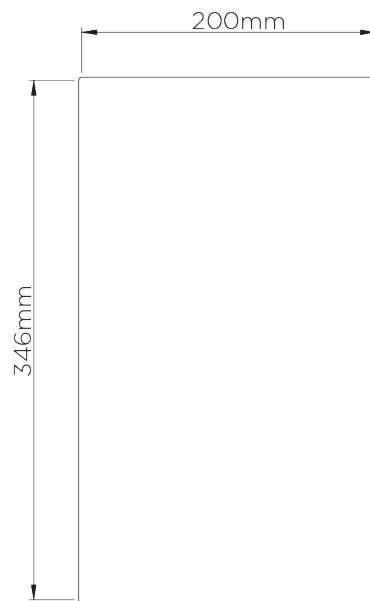

PORTA ROMANA

Waterfall Wall Light Small

TWL23S | Polished Steel

Shown in Polished Steel

HEIGHT
350mm | 14"

WEIGHT
2.5 kg | 5.5 lbs

MAX WATTAGE
25W

WIDTH
200mm | 8"

PROJECTION
76mm | 3"

LAMP
2 x 320lm (3w) LED G9 Capsule

VOLTAGE
220-240V

FINISHES
1 Polished Steel

Waterfall Wall Light Small

TWL23S

HEIGHT
350mm | 14"

WIDTH
200mm | 8"