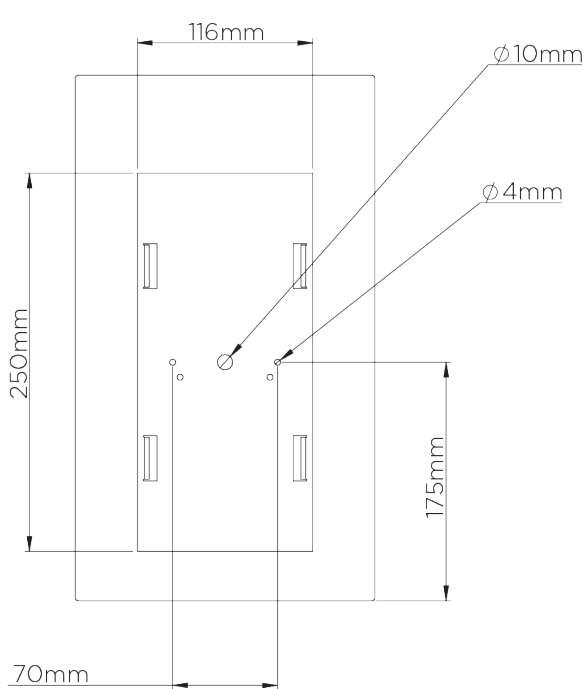

PORTA ROMANA

Waterfall Wall Light Small

TWL23S | Polished Steel

Shown in Polished Steel

HEIGHT
350mm | 14"

WEIGHT
2.5 kg | 5.5 lbs

MAX WATTAGE
25W

WIDTH
200mm | 8"

PROJECTION
76mm | 3"

LAMP
2 x 320lm (3w) LED G9 Capsule

VOLTAGE
220-240V

FINISHES
1 Polished Steel

Waterfall Wall Light Small

TWL23S

HEIGHT
350mm | 14"

WIDTH
200mm | 8"