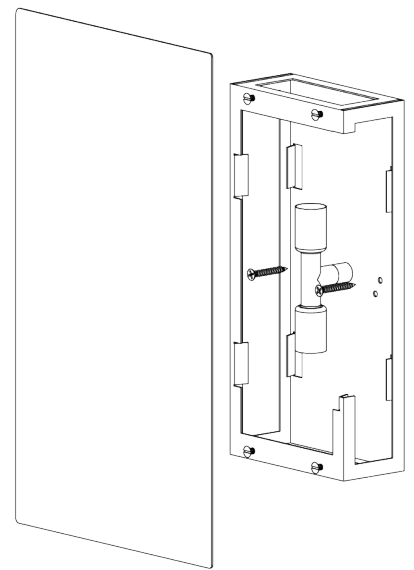

PORTA ROMANA

Waterfall Wall Light Small

TWL23S | Polished Steel

Shown in Polished Steel

HEIGHT
350mm | 14"

WEIGHT
2.5 kg | 5.5 lbs

MAX WATTAGE
25W

WIDTH
200mm | 8"

PROJECTION
76mm | 3"

LAMP
2 x 320lm (3w) LED G9 Capsule

VOLTAGE
220-240V

FINISHES
1 Polished Steel

Waterfall Wall Light Small

TWL23S

HEIGHT
350mm | 14"

WIDTH
200mm | 8"