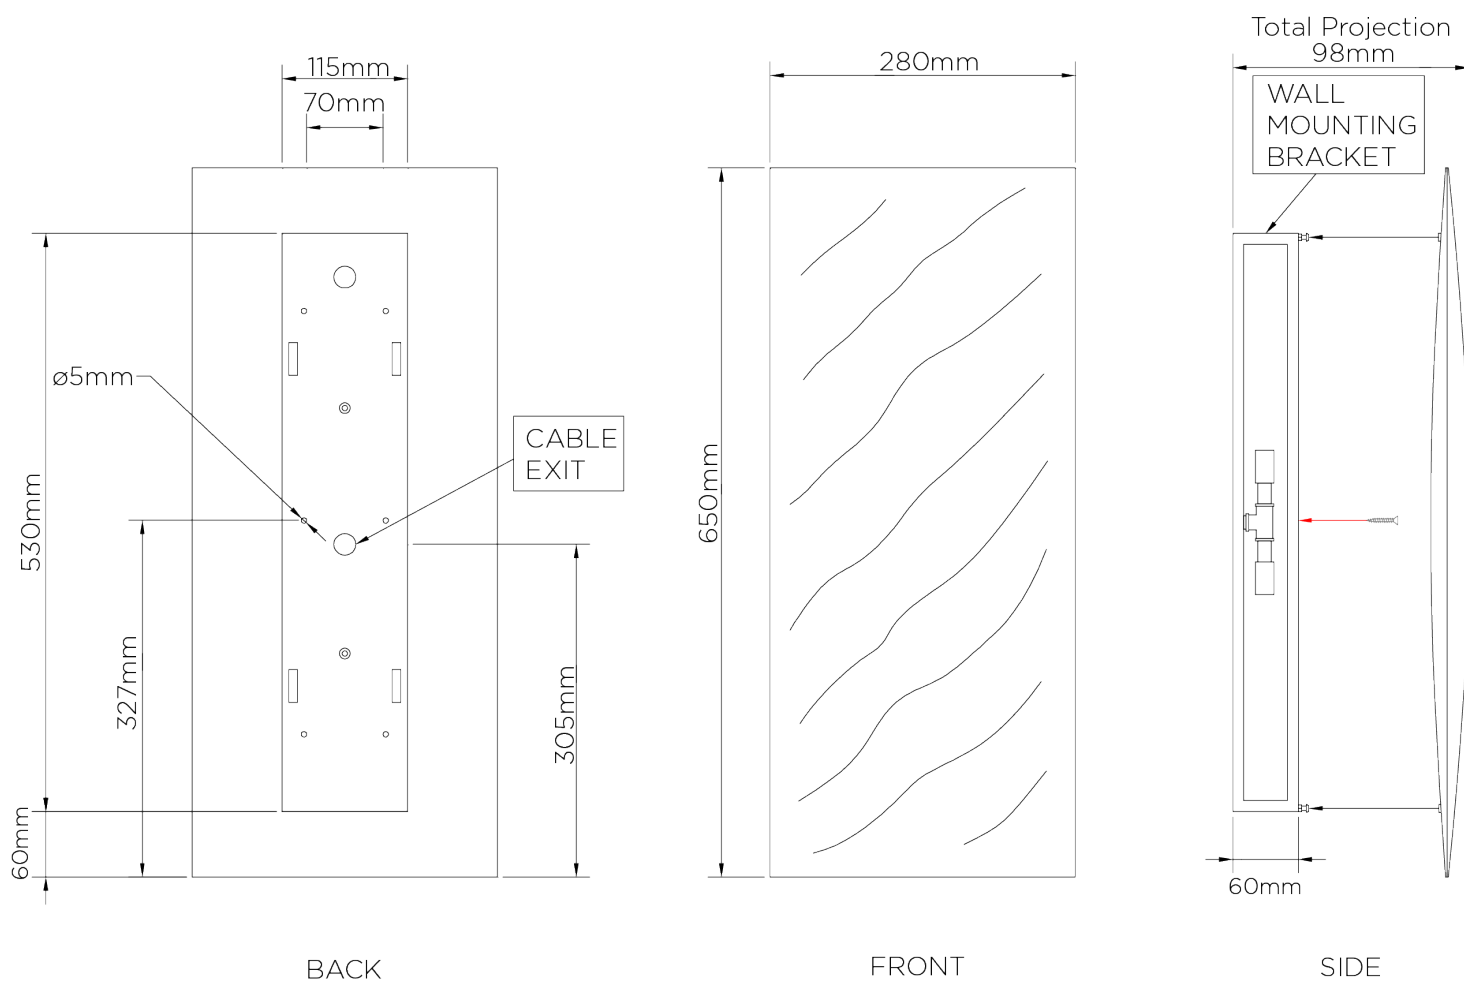

PORTA ROMANA

Waterfall Wall Light Large

TWL23L | Polished Steel

Polished Brass

HEIGHT
650mm | 25 3/4"

WEIGHT
5.5 kg | 12.1 lbs

MAX WATTAGE
25W

WIDTH
280mm | 11 1/4"

PROJECTION
98mm | 4"

LAMP
2 x 320lm (3w) LED G9 Capsule

VOLTAGE
220-240V

FINISHES
1 Polished Steel

Waterfall Wall Light Large

TWL23L

HEIGHT
650mm | 25 3/4"

WIDTH
280mm | 11 1/4"