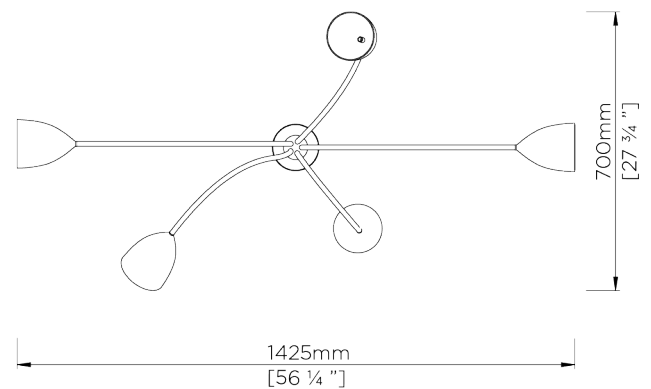

PORTA ROMANA

Tulip Ceiling Light

MCL66 | Plaster White

Shown in Plaster White with Gold

WIDTH
1425mm | 56"

CONSTRUCTED FROM
Forged steel with decorative finish
and spun brass

MAX WATTAGE
25W

MINIMUM DROP
995mm | 39 1/4"

WEIGHT
4 kg | 8.8 lbs

LAMP
5 x 320lm (3w) LED G9 Capsule

DROPS AVAILABLE
995mm / 1295mm / 1595mm /
Custom

VOLTAGE
220-240V

FINISHES

- 1 Black with Gold
- 2 Pistachio
- 3 Plaster White

Tulip Ceiling Light

MCL66

WIDTH
1425mm | 56"

MINIMUM DROP
995mm | 39 1/4"

DROPS AVAILABLE
995mm / 1295mm / 1595mm / Custom

CEILING ROSE DETAIL

© Porta Romana 2022

Dimensions and weights are provided as a guide. All Porta Romana Products are made by hand and variations can occur in some products. The products you are buying or marketing are exclusive designs belonging to Porta Romana. Please do not submit design sheets featuring our products to other manufacturing companies nor to other parties who might. Any manufacturer found to be reproducing Porta Romana products will be breaching copyright law and will be actively pursued