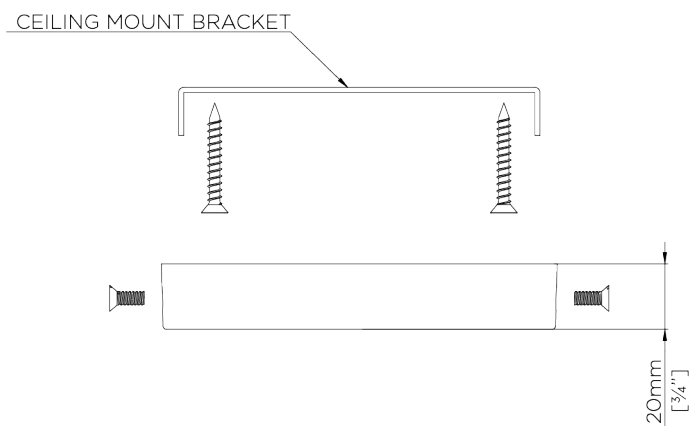

PORTA ROMANA

Tulip Ceiling Light

MCL66 | Plaster White

Shown in Plaster White with Gold

WIDTH
1425mm | 56"

CONSTRUCTED FROM
Forged steel with decorative finish
and spun brass

MAX WATTAGE
25W

MINIMUM DROP
995mm | 39 1/4"

WEIGHT
4 kg | 8.8 lbs

LAMP
5 x 320lm (3w) LED G9 Capsule

DROPS AVAILABLE
995mm / 1295mm / 1595mm /
Custom

VOLTAGE
220-240V

FINISHES

- 1 Black with Gold
- 2 Pistachio
- 3 Plaster White

Tulip Ceiling Light

MCL66

WIDTH
1425mm | 56"

MINIMUM DROP
995mm | 39 1/4"

DROPS AVAILABLE
995mm / 1295mm / 1595mm / Custom

CEILING ROSE DETAIL

© Porta Romana 2022

Dimensions and weights are provided as a guide. All Porta Romana Products are made by hand and variations can occur in some products. The products you are buying or marketing are exclusive designs belonging to Porta Romana. Please do not submit design sheets featuring our products to other manufacturing companies nor to other parties who might. Any manufacturer found to be reproducing Porta Romana products will be breaching copyright law and will be actively pursued