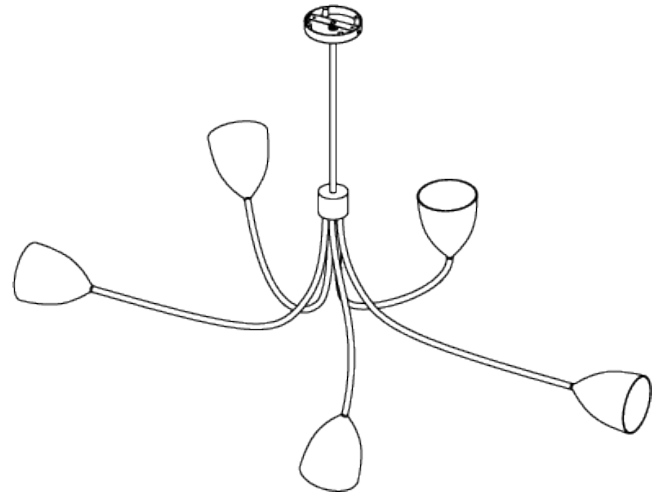

PORTA ROMANA

Tulip Ceiling Light

MCL66 | Plaster White

Shown in Plaster White with Gold

WIDTH
1425mm | 56"

CONSTRUCTED FROM
Forged steel with decorative finish
and spun brass

MAX WATTAGE
25W

MINIMUM DROP
995mm | 39 1/4"

WEIGHT
4 kg | 8.8 lbs

LAMP
5 x 320lm (3w) LED G9 Capsule

DROPS AVAILABLE
995mm / 1295mm / 1595mm /
Custom

VOLTAGE
220-240V

FINISHES

- 1 Black with Gold
- 2 Pistachio
- 3 Plaster White

Tulip Ceiling Light

MCL66

WIDTH
1425mm | 56"

MINIMUM DROP
995mm | 39 1/4"

DROPS AVAILABLE
995mm / 1295mm / 1595mm / Custom

CEILING ROSE DETAIL

© Porta Romana 2022

Dimensions and weights are provided as a guide. All Porta Romana Products are made by hand and variations can occur in some products. The products you are buying or marketing are exclusive designs belonging to Porta Romana. Please do not submit design sheets featuring our products to other manufacturing companies nor to other parties who might. Any manufacturer found to be reproducing Porta Romana products will be breaching copyright law and will be actively pursued