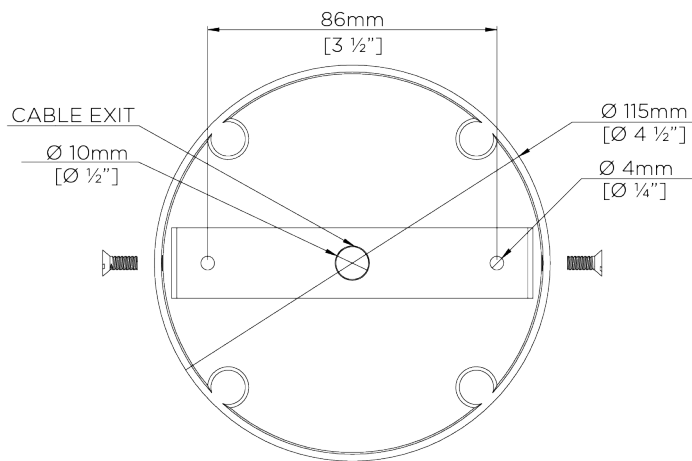

PORTA ROMANA

Tulip Ceiling Light

MCL66 | Plaster White

Shown in Plaster White with Gold

WIDTH
1425mm | 56"

CONSTRUCTED FROM
Forged steel with decorative finish
and spun brass

MAX WATTAGE
25W

MINIMUM DROP
995mm | 39 1/4"

WEIGHT
4 kg | 8.8 lbs

LAMP
5 x 320lm (3w) LED G9 Capsule

DROPS AVAILABLE
995mm / 1295mm / 1595mm /
Custom

VOLTAGE
220-240V

FINISHES

- 1 Black with Gold
- 2 Pistachio
- 3 Plaster White

Tulip Ceiling Light

MCL66

WIDTH
1425mm | 56"

MINIMUM DROP
995mm | 39 1/4"

DROPS AVAILABLE
995mm / 1295mm / 1595mm / Custom

CEILING ROSE DETAIL

© Porta Romana 2022

Dimensions and weights are provided as a guide. All Porta Romana Products are made by hand and variations can occur in some products. The products you are buying or marketing are exclusive designs belonging to Porta Romana. Please do not submit design sheets featuring our products to other manufacturing companies nor to other parties who might. Any manufacturer found to be reproducing Porta Romana products will be breaching copyright law and will be actively pursued