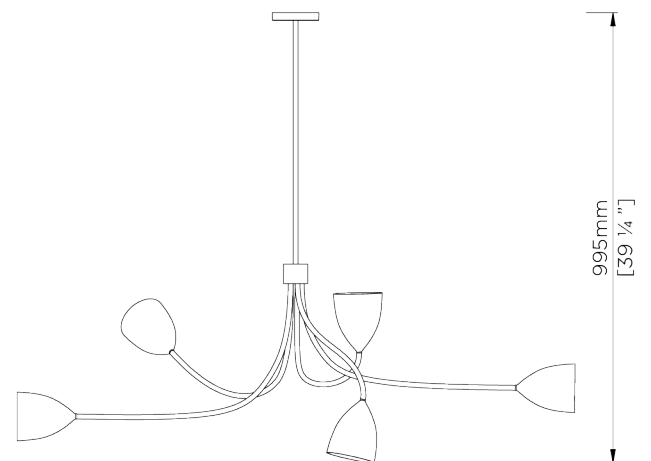

PORTA ROMANA

Tulip Ceiling Light

MCL66 | Plaster White

Shown in Plaster White with Gold

WIDTH
1425mm | 56"

CONSTRUCTED FROM
Forged steel with decorative finish
and spun brass

MAX WATTAGE
25W

MINIMUM DROP
995mm | 39 1/4"

WEIGHT
4 kg | 8.8 lbs

LAMP
5 x 320lm (3w) LED G9 Capsule

DROPS AVAILABLE
995mm / 1295mm / 1595mm /
Custom

VOLTAGE
220-240V

FINISHES

- 1 Black with Gold
- 2 Pistachio
- 3 Plaster White

Tulip Ceiling Light

MCL66

WIDTH
1425mm | 56"

MINIMUM DROP
995mm | 39 1/4"

DROPS AVAILABLE
995mm / 1295mm / 1595mm / Custom

CEILING ROSE DETAIL

© Porta Romana 2022

Dimensions and weights are provided as a guide. All Porta Romana Products are made by hand and variations can occur in some products. The products you are buying or marketing are exclusive designs belonging to Porta Romana. Please do not submit design sheets featuring our products to other manufacturing companies nor to other parties who might. Any manufacturer found to be reproducing Porta Romana products will be breaching copyright law and will be actively pursued