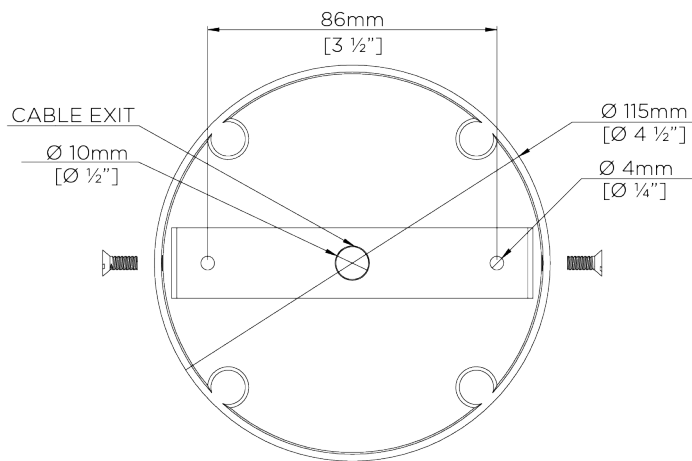

## Tulip Ceiling Light

MCL66 | Pistachio

Shown in Pistachio with Brass

**WIDTH**  
1425mm | 56"

**CONSTRUCTED FROM**  
Forged steel with decorative finish  
and spun brass

**MAX WATTAGE**  
25W

**MINIMUM DROP**  
995mm | 39 1/4"

**WEIGHT**  
4 kg | 8.8 lbs

**LAMP**  
5 x 320lm (3w) LED G9 Capsule

**DROPS AVAILABLE**  
995mm / 1295mm / 1595mm /  
Custom

**VOLTAGE**  
220-240V

# Tulip Ceiling Light

MCL66

WIDTH  
1425mm | 56"

MINIMUM DROP  
995mm | 39 1/4"

DROPS AVAILABLE  
995mm / 1295mm / 1595mm / Custom

CEILING ROSE DETAIL

© Porta Romana 2022

Dimensions and weights are provided as a guide. All Porta Romana Products are made by hand and variations can occur in some products. The products you are buying or marketing are exclusive designs belonging to Porta Romana. Please do not submit design sheets featuring our products to other manufacturing companies nor to other parties who might. Any manufacturer found to be reproducing Porta Romana products will be breaching copyright law and will be actively pursued