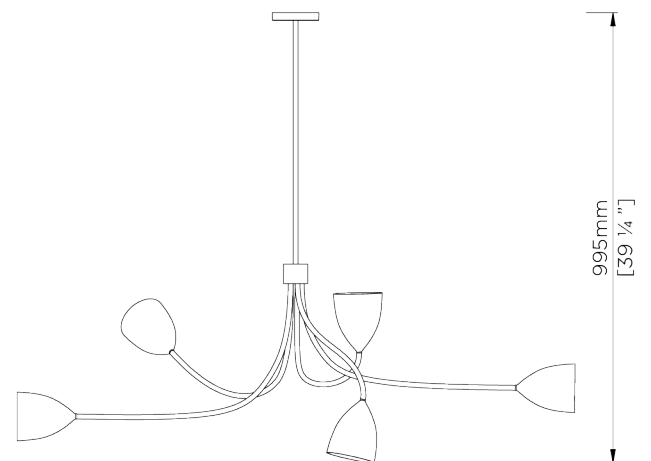

## Tulip Ceiling Light

MCL66 | Pistachio

Shown in Pistachio with Brass

**WIDTH**  
1425mm | 56"

**CONSTRUCTED FROM**  
Forged steel with decorative finish  
and spun brass

**MAX WATTAGE**  
25W

**MINIMUM DROP**  
995mm | 39 1/4"

**WEIGHT**  
4 kg | 8.8 lbs

**LAMP**  
5 x 320lm (3w) LED G9 Capsule

**DROPS AVAILABLE**  
995mm / 1295mm / 1595mm /  
Custom

**VOLTAGE**  
220-240V

# Tulip Ceiling Light

MCL66

WIDTH  
1425mm | 56"

MINIMUM DROP  
995mm | 39 1/4"

DROPS AVAILABLE  
995mm / 1295mm / 1595mm / Custom

CEILING ROSE DETAIL

© Porta Romana 2022

Dimensions and weights are provided as a guide. All Porta Romana Products are made by hand and variations can occur in some products. The products you are buying or marketing are exclusive designs belonging to Porta Romana. Please do not submit design sheets featuring our products to other manufacturing companies nor to other parties who might. Any manufacturer found to be reproducing Porta Romana products will be breaching copyright law and will be actively pursued