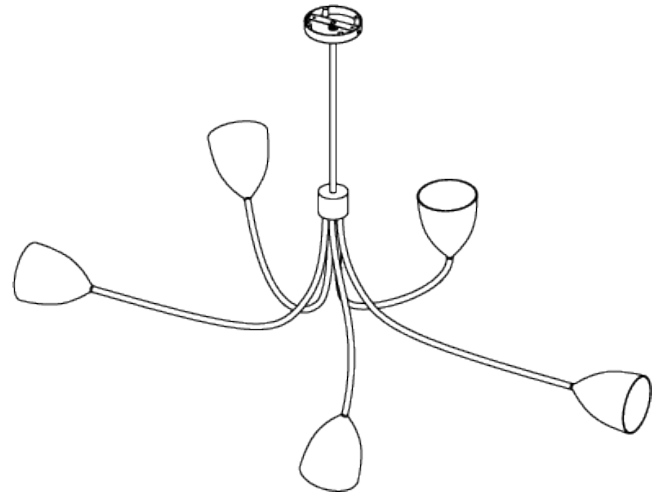

## Tulip Ceiling Light

MCL66 | Pistachio

Shown in Pistachio with Brass

**WIDTH**  
1425mm | 56"

**CONSTRUCTED FROM**  
Forged steel with decorative finish  
and spun brass

**MAX WATTAGE**  
25W

**MINIMUM DROP**  
995mm | 39 1/4"

**WEIGHT**  
4 kg | 8.8 lbs

**LAMP**  
5 x 320lm (3w) LED G9 Capsule

**DROPS AVAILABLE**  
995mm / 1295mm / 1595mm /  
Custom

**VOLTAGE**  
220-240V

# Tulip Ceiling Light

MCL66

WIDTH  
1425mm | 56"

MINIMUM DROP  
995mm | 39 1/4"

DROPS AVAILABLE  
995mm / 1295mm / 1595mm / Custom

CEILING ROSE DETAIL

© Porta Romana 2022

Dimensions and weights are provided as a guide. All Porta Romana Products are made by hand and variations can occur in some products. The products you are buying or marketing are exclusive designs belonging to Porta Romana. Please do not submit design sheets featuring our products to other manufacturing companies nor to other parties who might. Any manufacturer found to be reproducing Porta Romana products will be breaching copyright law and will be actively pursued