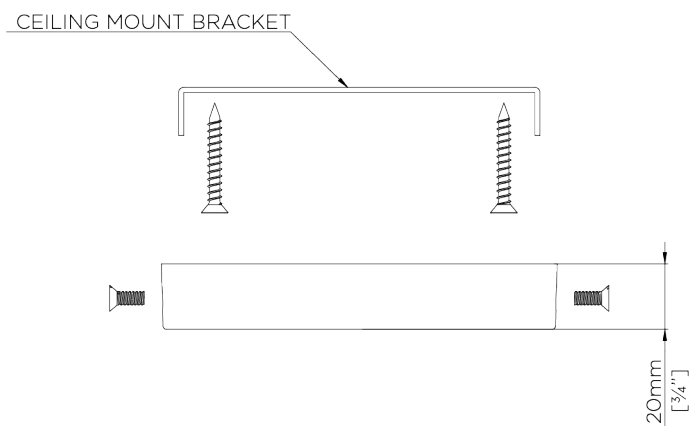

## Tulip Ceiling Light

MCL66 | Pistachio

Shown in Pistachio with Brass

**WIDTH**  
1425mm | 56"

**CONSTRUCTED FROM**  
Forged steel with decorative finish  
and spun brass

**MAX WATTAGE**  
25W

**MINIMUM DROP**  
995mm | 39 1/4"

**WEIGHT**  
4 kg | 8.8 lbs

**LAMP**  
5 x 320lm (3w) LED G9 Capsule

**DROPS AVAILABLE**  
995mm / 1295mm / 1595mm /  
Custom

**VOLTAGE**  
220-240V

# Tulip Ceiling Light

MCL66

WIDTH  
1425mm | 56"

MINIMUM DROP  
995mm | 39 1/4"

DROPS AVAILABLE  
995mm / 1295mm / 1595mm / Custom

CEILING ROSE DETAIL

© Porta Romana 2022

Dimensions and weights are provided as a guide. All Porta Romana Products are made by hand and variations can occur in some products. The products you are buying or marketing are exclusive designs belonging to Porta Romana. Please do not submit design sheets featuring our products to other manufacturing companies nor to other parties who might. Any manufacturer found to be reproducing Porta Romana products will be breaching copyright law and will be actively pursued