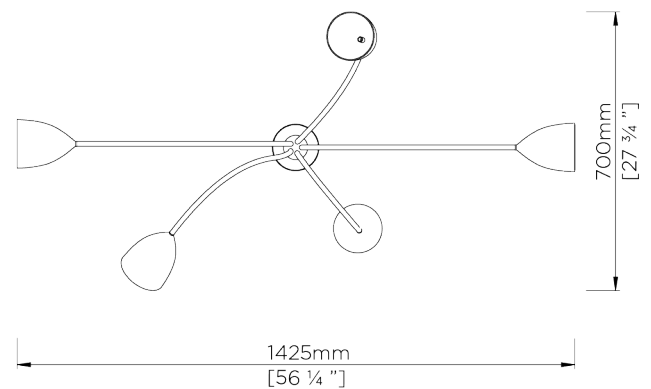

## Tulip Ceiling Light

MCL66 | Pistachio

Shown in Pistachio with Brass

**WIDTH**  
1425mm | 56"

**CONSTRUCTED FROM**  
Forged steel with decorative finish  
and spun brass

**MAX WATTAGE**  
25W

**MINIMUM DROP**  
995mm | 39 1/4"

**WEIGHT**  
4 kg | 8.8 lbs

**LAMP**  
5 x 320lm (3w) LED G9 Capsule

**DROPS AVAILABLE**  
995mm / 1295mm / 1595mm /  
Custom

**VOLTAGE**  
220-240V

# Tulip Ceiling Light

MCL66

WIDTH  
1425mm | 56"

MINIMUM DROP  
995mm | 39 1/4"

DROPS AVAILABLE  
995mm / 1295mm / 1595mm / Custom

CEILING ROSE DETAIL

© Porta Romana 2022

Dimensions and weights are provided as a guide. All Porta Romana Products are made by hand and variations can occur in some products. The products you are buying or marketing are exclusive designs belonging to Porta Romana. Please do not submit design sheets featuring our products to other manufacturing companies nor to other parties who might. Any manufacturer found to be reproducing Porta Romana products will be breaching copyright law and will be actively pursued