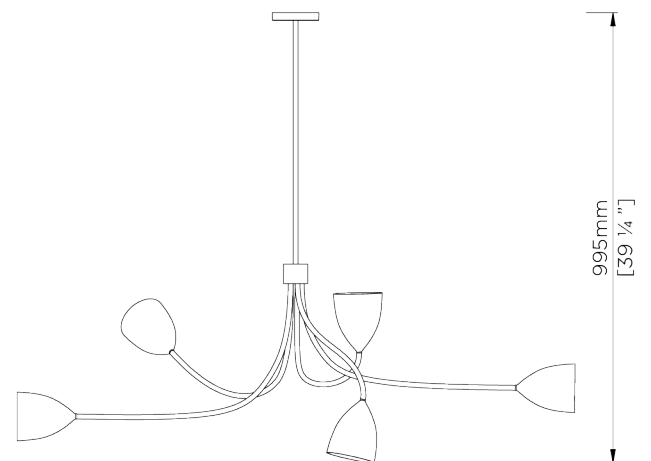

PORTA ROMANA

Tulip Ceiling Light

MCL66 | Black with Gold

Shown in Black with Brass

WIDTH
1425mm | 56"

CONSTRUCTED FROM
Forged steel with decorative finish
and spun brass

MAX WATTAGE
25W

MINIMUM DROP
995mm | 39 1/4"

WEIGHT
4 kg | 8.8 lbs

LAMP
5 x 320lm (3w) LED G9 Capsule

DROPS AVAILABLE
995mm / 1295mm / 1595mm /
Custom

VOLTAGE
220-240V

FINISHES

- 1 Black with Gold
- 2 Pistachio
- 3 Plaster White

Tulip Ceiling Light

MCL66

WIDTH
1425mm | 56"

MINIMUM DROP
995mm | 39 1/4"

DROPS AVAILABLE
995mm / 1295mm / 1595mm / Custom

CEILING ROSE DETAIL

© Porta Romana 2022

Dimensions and weights are provided as a guide. All Porta Romana Products are made by hand and variations can occur in some products. The products you are buying or marketing are exclusive designs belonging to Porta Romana. Please do not submit design sheets featuring our products to other manufacturing companies nor to other parties who might. Any manufacturer found to be reproducing Porta Romana products will be breaching copyright law and will be actively pursued