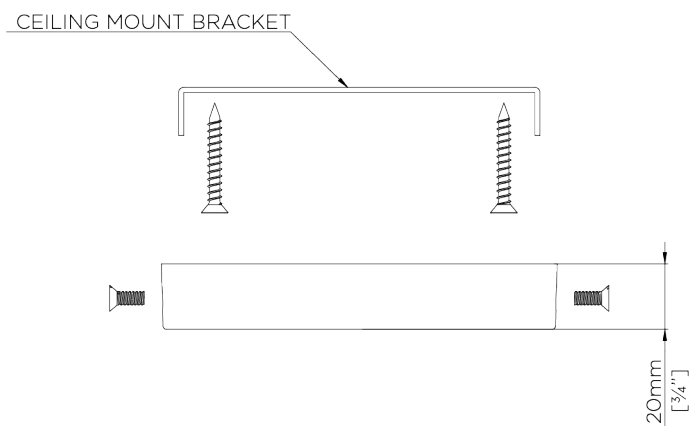

PORTA ROMANA

Tulip Ceiling Light

MCL66 | Black with Gold

Shown in Black with Brass

WIDTH
1425mm | 56"

CONSTRUCTED FROM
Forged steel with decorative finish
and spun brass

MAX WATTAGE
25W

MINIMUM DROP
995mm | 39 1/4"

WEIGHT
4 kg | 8.8 lbs

LAMP
5 x 320lm (3w) LED G9 Capsule

DROPS AVAILABLE
995mm / 1295mm / 1595mm /
Custom

VOLTAGE
220-240V

FINISHES

- 1 Black with Gold
- 2 Pistachio
- 3 Plaster White

Tulip Ceiling Light

MCL66

WIDTH
1425mm | 56"

MINIMUM DROP
995mm | 39 1/4"

DROPS AVAILABLE
995mm / 1295mm / 1595mm / Custom

CEILING ROSE DETAIL

© Porta Romana 2022

Dimensions and weights are provided as a guide. All Porta Romana Products are made by hand and variations can occur in some products. The products you are buying or marketing are exclusive designs belonging to Porta Romana. Please do not submit design sheets featuring our products to other manufacturing companies nor to other parties who might. Any manufacturer found to be reproducing Porta Romana products will be breaching copyright law and will be actively pursued