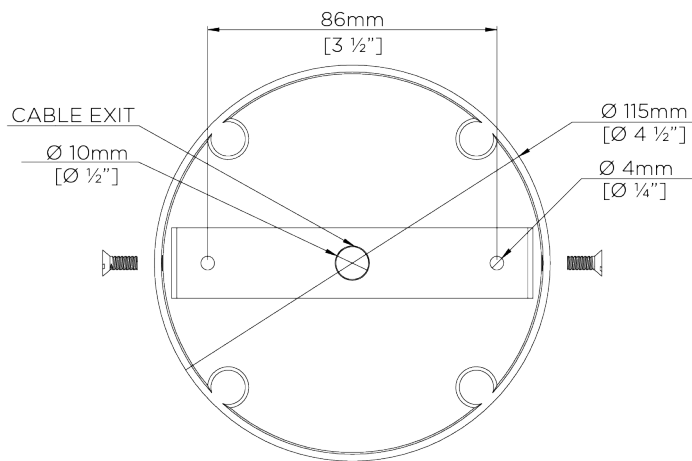

PORTA ROMANA

Tulip Ceiling Light

MCL66 | Black with Gold

Shown in Black with Brass

WIDTH
1425mm | 56"

CONSTRUCTED FROM
Forged steel with decorative finish
and spun brass

MAX WATTAGE
25W

MINIMUM DROP
995mm | 39 1/4"

WEIGHT
4 kg | 8.8 lbs

LAMP
5 x 320lm (3w) LED G9 Capsule

DROPS AVAILABLE
995mm / 1295mm / 1595mm /
Custom

VOLTAGE
220-240V

FINISHES

- 1 Black with Gold
- 2 Pistachio
- 3 Plaster White

Tulip Ceiling Light

MCL66

WIDTH
1425mm | 56"

MINIMUM DROP
995mm | 39 1/4"

DROPS AVAILABLE
995mm / 1295mm / 1595mm / Custom

CEILING ROSE DETAIL

© Porta Romana 2022

Dimensions and weights are provided as a guide. All Porta Romana Products are made by hand and variations can occur in some products. The products you are buying or marketing are exclusive designs belonging to Porta Romana. Please do not submit design sheets featuring our products to other manufacturing companies nor to other parties who might. Any manufacturer found to be reproducing Porta Romana products will be breaching copyright law and will be actively pursued