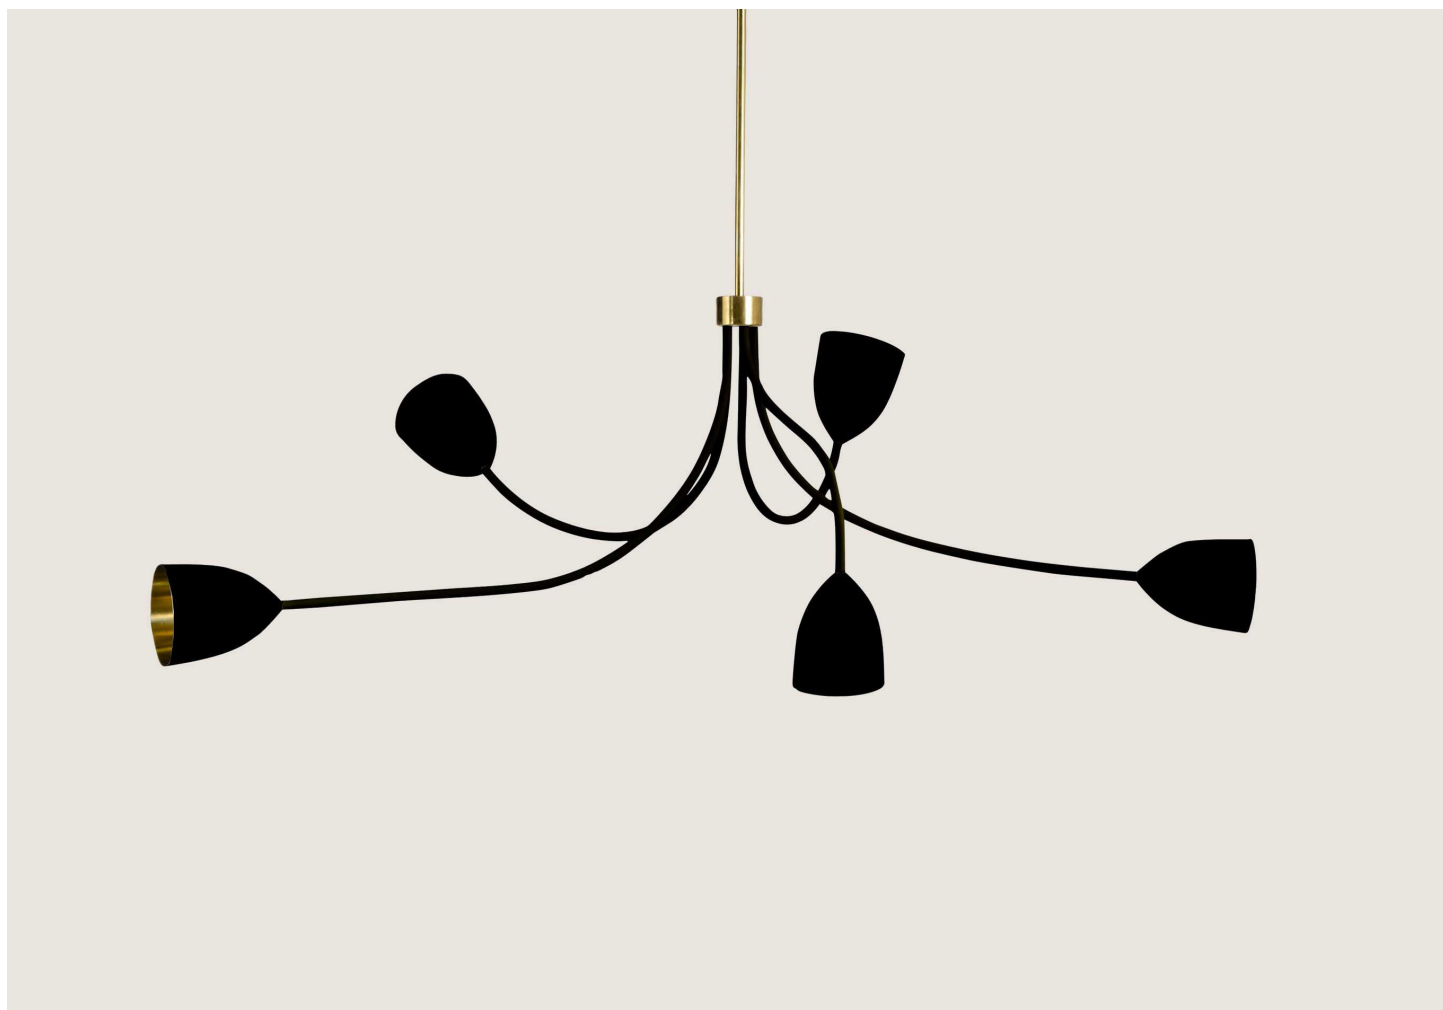

PORTA ROMANA

Tulip Ceiling Light

MCL66 | Black with Gold

Shown in Black with Brass

WIDTH
1425mm | 56"

CONSTRUCTED FROM
Forged steel with decorative finish
and spun brass

MAX WATTAGE
25W

MINIMUM DROP
995mm | 39 1/4"

WEIGHT
4 kg | 8.8 lbs

LAMP
5 x 320lm (3w) LED G9 Capsule

DROPS AVAILABLE
995mm / 1295mm / 1595mm /
Custom

VOLTAGE
220-240V

FINISHES

- 1 Black with Gold
- 2 Pistachio
- 3 Plaster White

Tulip Ceiling Light

MCL66

WIDTH
1425mm | 56"

MINIMUM DROP
995mm | 39 1/4"

DROPS AVAILABLE
995mm / 1295mm / 1595mm / Custom

CEILING ROSE DETAIL

© Porta Romana 2022

Dimensions and weights are provided as a guide. All Porta Romana Products are made by hand and variations can occur in some products. The products you are buying or marketing are exclusive designs belonging to Porta Romana. Please do not submit design sheets featuring our products to other manufacturing companies nor to other parties who might. Any manufacturer found to be reproducing Porta Romana products will be breaching copyright law and will be actively pursued