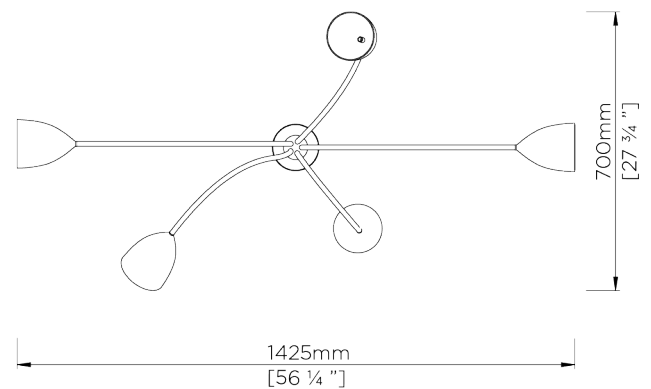

PORTA ROMANA

Tulip Ceiling Light

MCL66 | Black with Gold

Shown in Black with Brass

WIDTH
1425mm | 56"

CONSTRUCTED FROM
Forged steel with decorative finish
and spun brass

MAX WATTAGE
25W

MINIMUM DROP
995mm | 39 1/4"

WEIGHT
4 kg | 8.8 lbs

LAMP
5 x 320lm (3w) LED G9 Capsule

DROPS AVAILABLE
995mm / 1295mm / 1595mm /
Custom

VOLTAGE
220-240V

FINISHES

- 1 Black with Gold
- 2 Pistachio
- 3 Plaster White

Tulip Ceiling Light

MCL66

WIDTH
1425mm | 56"

MINIMUM DROP
995mm | 39 1/4"

DROPS AVAILABLE
995mm / 1295mm / 1595mm / Custom

CEILING ROSE DETAIL

© Porta Romana 2022

Dimensions and weights are provided as a guide. All Porta Romana Products are made by hand and variations can occur in some products. The products you are buying or marketing are exclusive designs belonging to Porta Romana. Please do not submit design sheets featuring our products to other manufacturing companies nor to other parties who might. Any manufacturer found to be reproducing Porta Romana products will be breaching copyright law and will be actively pursued