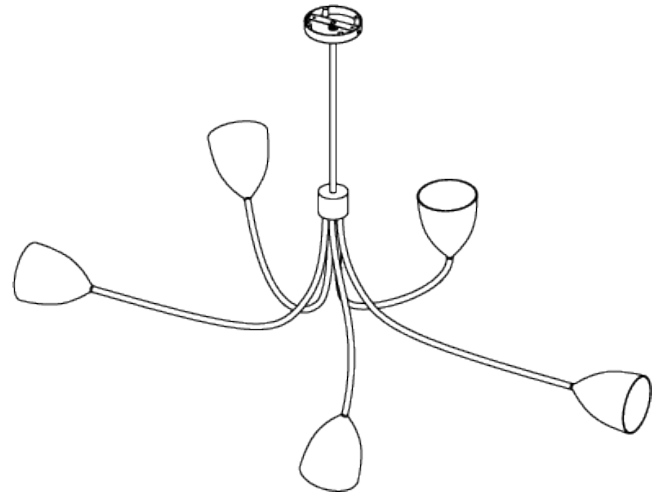

PORTA ROMANA

Tulip Ceiling Light

MCL66 | Black with Gold

Shown in Black with Brass

WIDTH
1425mm | 56"

CONSTRUCTED FROM
Forged steel with decorative finish
and spun brass

MAX WATTAGE
25W

MINIMUM DROP
995mm | 39 1/4"

WEIGHT
4 kg | 8.8 lbs

LAMP
5 x 320lm (3w) LED G9 Capsule

DROPS AVAILABLE
995mm / 1295mm / 1595mm /
Custom

VOLTAGE
220-240V

FINISHES

- 1 Black with Gold
- 2 Pistachio
- 3 Plaster White

Tulip Ceiling Light

MCL66

WIDTH
1425mm | 56"

MINIMUM DROP
995mm | 39 1/4"

DROPS AVAILABLE
995mm / 1295mm / 1595mm / Custom

CEILING ROSE DETAIL

© Porta Romana 2022

Dimensions and weights are provided as a guide. All Porta Romana Products are made by hand and variations can occur in some products. The products you are buying or marketing are exclusive designs belonging to Porta Romana. Please do not submit design sheets featuring our products to other manufacturing companies nor to other parties who might. Any manufacturer found to be reproducing Porta Romana products will be breaching copyright law and will be actively pursued