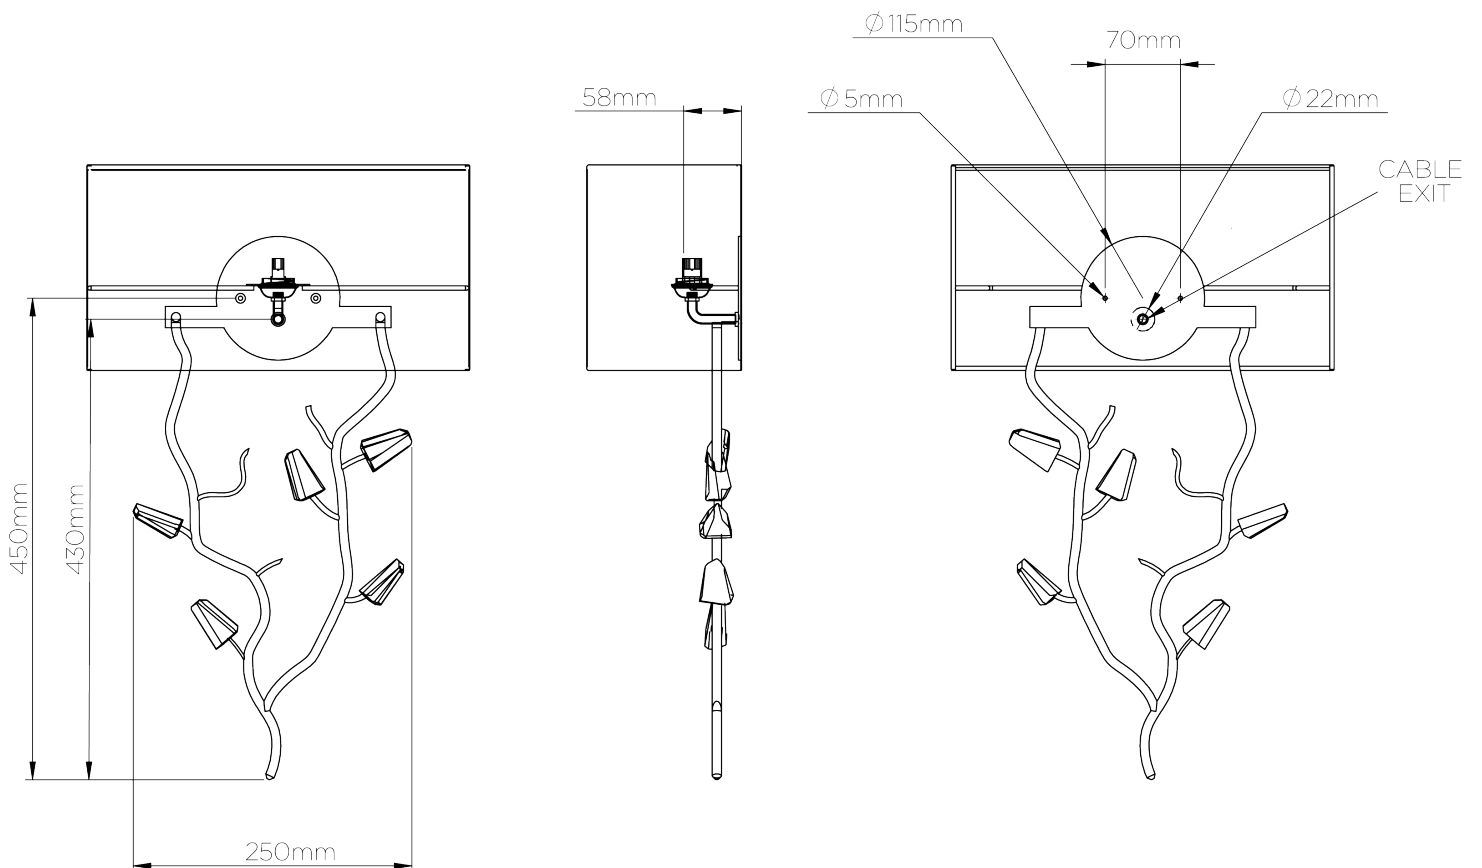

## Trailing Blossom Wall Light

TWL68 | White Gold

Decayed Gold shown with 14" Semi Cylinder in Putty Silk

**HEIGHT**  
510mm | 20 1/4"

**HEIGHT WITH SHADE**  
570mm | 22 1/2"

**WIDTH**  
250mm | 10"

**WIDTH WITH SHADE**  
356mm | 14 1/4"

**CONSTRUCTED FROM**  
Forged steel with decorative finish  
and glass

**WEIGHT**  
0.9 kg | 1.98 lbs

**PROJECTION**  
155mm | 6 1/4"

**RECOMMENDED SHADE**  
14" Semi Cylinder

**MAX WATTAGE**  
25W

**LAMP**  
1 x 320lm (3w) LED G9 Capsule

# Trailing Blossom Wall Light

TWL68

HEIGHT  
510mm | 20 1/4"

HEIGHT WITH SHADE  
570mm | 22 1/2"

WIDTH  
250mm | 10"

WIDTH WITH SHADE  
356mm | 14 1/4"

© Porta Romana 2022

Dimensions and weights are provided as a guide. All Porta Romana Products are made by hand and variations can occur in some products. The products you are buying or marketing are exclusive designs belonging to Porta Romana. Please do not submit design sheets featuring our products to other manufacturing companies nor to other parties who might. Any manufacturer found to be reproducing Porta Romana products will be breaching copyright law and will be actively pursued