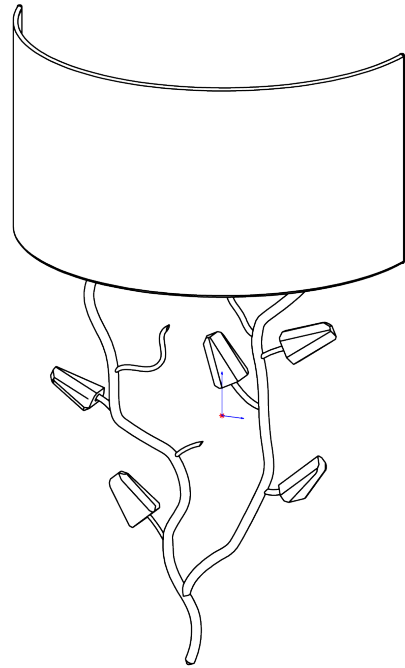

## Trailing Blossom Wall Light

TWL68 | White Gold

Decayed Gold shown with 14" Semi Cylinder in Putty Silk

**HEIGHT**  
510mm | 20 1/4"

**HEIGHT WITH SHADE**  
570mm | 22 1/2"

**WIDTH**  
250mm | 10"

**WIDTH WITH SHADE**  
356mm | 14 1/4"

**CONSTRUCTED FROM**  
Forged steel with decorative finish  
and glass

**WEIGHT**  
0.9 kg | 1.98 lbs

**PROJECTION**  
155mm | 6 1/4"

**RECOMMENDED SHADE**  
14" Semi Cylinder

**MAX WATTAGE**  
25W

**LAMP**  
1 x 320lm (3w) LED G9 Capsule

**VOLTAGE**  
220-240V

**FLEX AND SWITCH**  
Brass lampholder

**FINISHES**  
1 Decayed Silver  
2 White Gold

# Trailing Blossom Wall Light

TWL68

HEIGHT  
510mm | 20 1/4"

HEIGHT WITH SHADE  
570mm | 22 1/2"

WIDTH  
250mm | 10"

WIDTH WITH SHADE  
356mm | 14 1/4"

© Porta Romana 2022

Dimensions and weights are provided as a guide. All Porta Romana Products are made by hand and variations can occur in some products. The products you are buying or marketing are exclusive designs belonging to Porta Romana. Please do not submit design sheets featuring our products to other manufacturing companies nor to other parties who might. Any manufacturer found to be reproducing Porta Romana products will be breaching copyright law and will be actively pursued