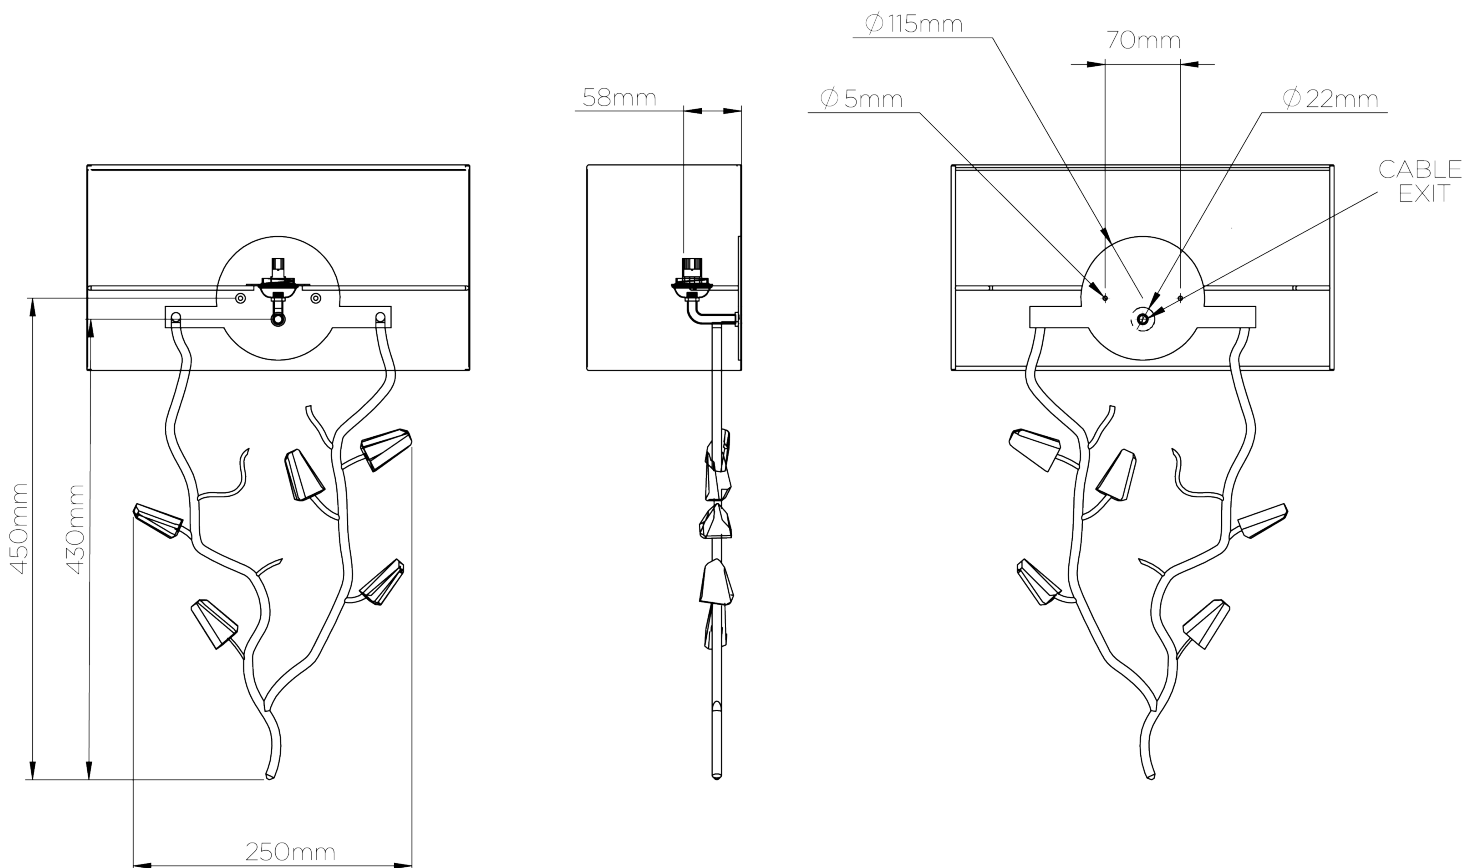

PORTA ROMANA

Trailing Blossom Wall Light

TWL68 | Decayed Silver

Decayed Silver shown with 14" Semi Cylinder in Putty Silk

HEIGHT
510mm | 20 1/4"

HEIGHT WITH SHADE
570mm | 22 1/2"

WIDTH
250mm | 10"

WIDTH WITH SHADE
356mm | 14 1/4"

CONSTRUCTED FROM
Forged steel with decorative finish
and glass

WEIGHT
0.9 kg | 1.98 lbs

PROJECTION
155mm | 6 1/4"

RECOMMENDED SHADE
14" Semi Cylinder

MAX WATTAGE
25W

LAMP
1 x 320lm (3w) LED G9 Capsule

VOLTAGE
220-240V

FLEX AND SWITCH
Nickel lampholder

FINISHES
1 Decayed Silver
2 White Gold

Trailing Blossom Wall Light

TWL68

HEIGHT
510mm | 20 1/4"

HEIGHT WITH SHADE
570mm | 22 1/2"

WIDTH
250mm | 10"

WIDTH WITH SHADE
356mm | 14 1/4"