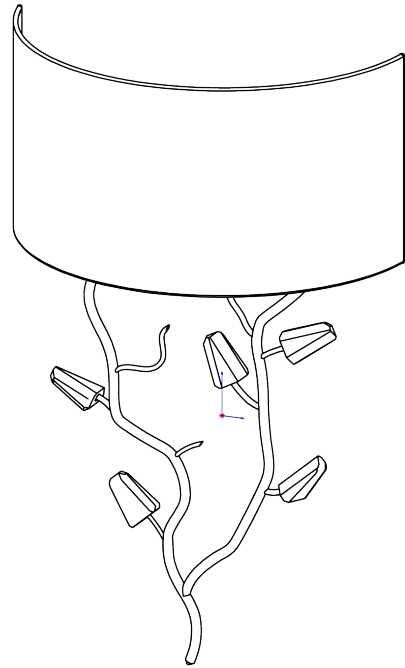

PORTA ROMANA

Trailing Blossom Wall Light

TWL68 | Decayed Silver

Decayed Silver shown with 14" Semi Cylinder in Putty Silk

HEIGHT
510mm | 20 1/4"

HEIGHT WITH SHADE
570mm | 22 1/2"

WIDTH
250mm | 10"

WIDTH WITH SHADE
356mm | 14 1/4"

CONSTRUCTED FROM
Forged steel with decorative finish
and glass

WEIGHT
0.9 kg | 1.98 lbs

PROJECTION
155mm | 6 1/4"

RECOMMENDED SHADE
14" Semi Cylinder

MAX WATTAGE
25W

LAMP
1 x 320lm (3w) LED G9 Capsule

VOLTAGE
220-240V

FLEX AND SWITCH
Nickel lampholder

FINISHES
1 Decayed Silver
2 White Gold

Trailing Blossom Wall Light

TWL68

HEIGHT
510mm | 20 1/4"

HEIGHT WITH SHADE
570mm | 22 1/2"

WIDTH
250mm | 10"

WIDTH WITH SHADE
356mm | 14 1/4"