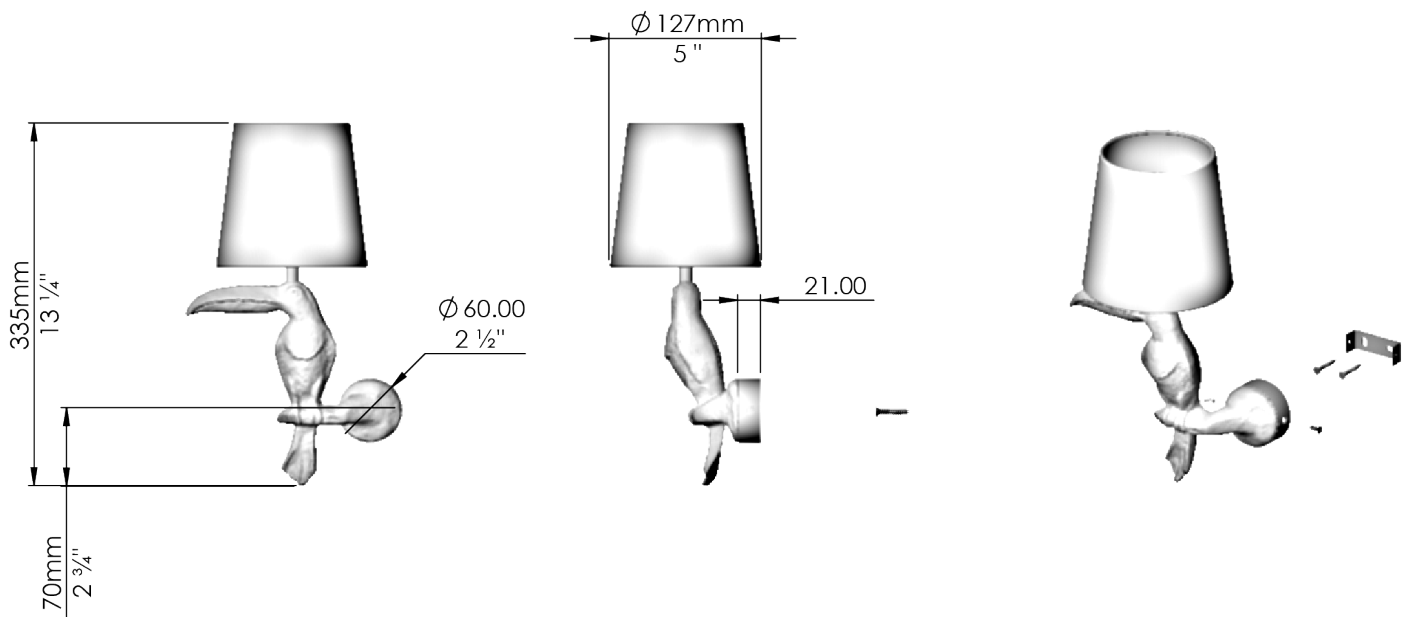

PORTA ROMANA

Toucan Wall Light

TWL130 | Bright Gold

Bright Gold shown with 5" Toucan Fez in Natural Linen

HEIGHT
260mm | 10 1/4"

HEIGHT WITH SHADE
335mm | 13 1/4"

WIDTH
195mm | 7 3/4"

WIDTH WITH SHADE
195mm | 7 3/4"

CONSTRUCTED FROM
Cast composite and brass with
decorative finish

WEIGHT
1 kg | 2.2 lbs

PROJECTION
140mm | 5 3/4"

RECOMMENDED SHADE
5" Toucan Fez

MAX WATTAGE
25W

LAMP
1 x 450lm (5w) LED E14 Candle

VOLTAGE
220-240V

FINISHES
1 Bright Gold
2 French Brass

Toucan Wall Light

TWL130

HEIGHT
260mm | 10 1/4"

HEIGHT WITH SHADE
335mm | 13 1/4"

WIDTH
195mm | 7 3/4"

WIDTH WITH SHADE
195mm | 7 3/4"

© Porta Romana 2022