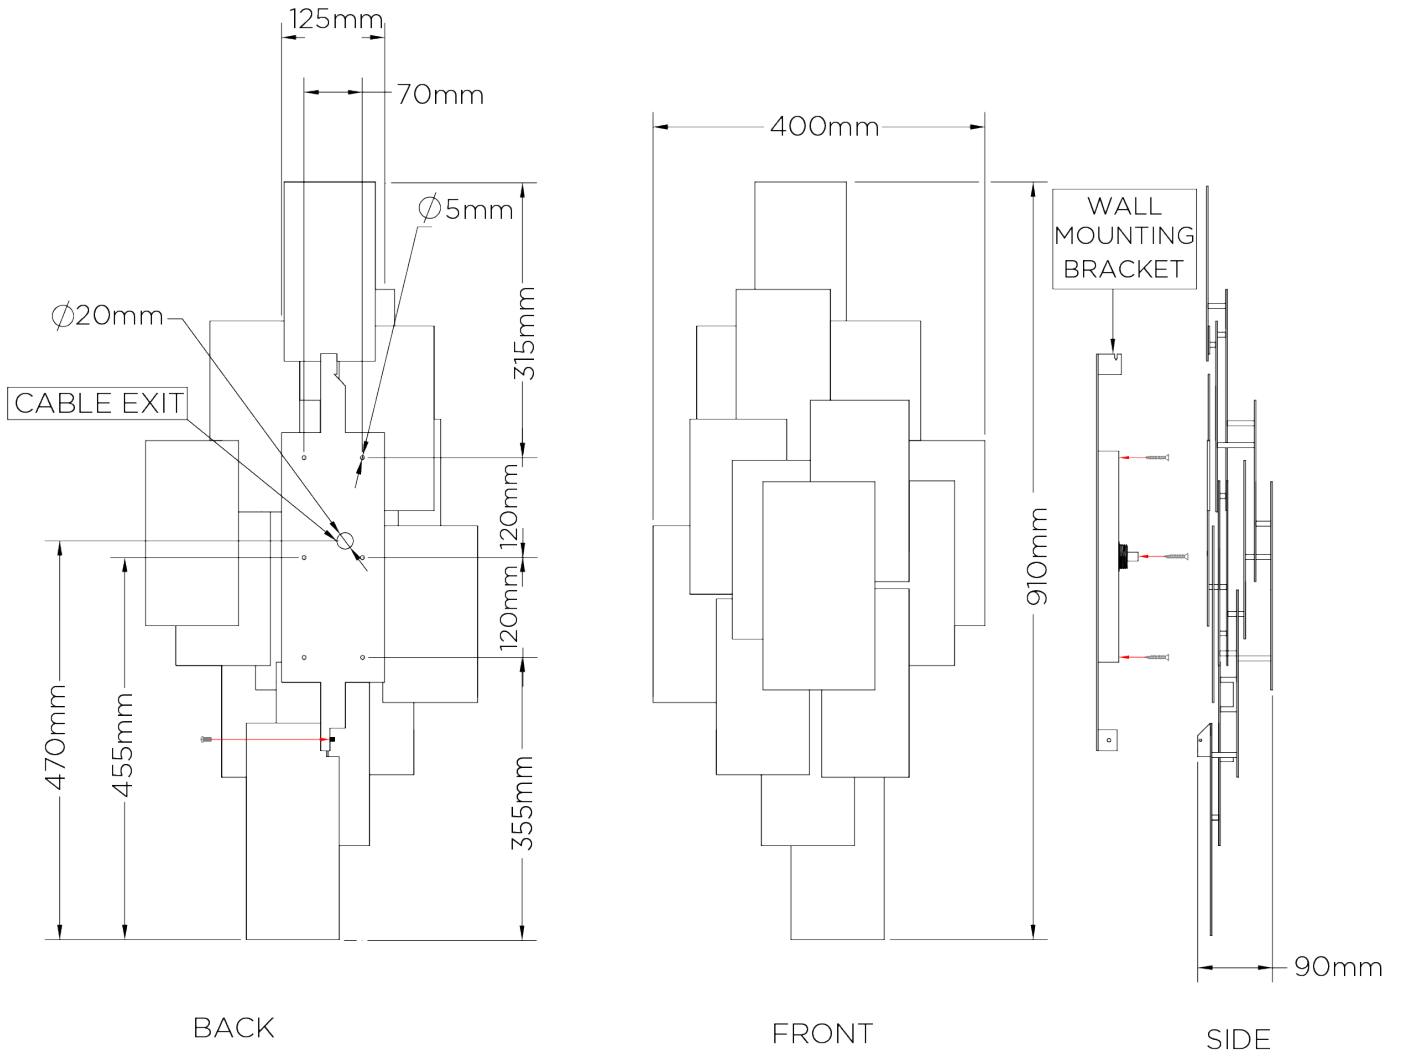

PORTA ROMANA

Steel Plates Wall Light

TWL53 | Mayan Silver

Shown in Mayan Silver

HEIGHT
910mm | 36"

CONSTRUCTED FROM
Steel with decorative finish

MAX WATTAGE
25W

WIDTH
400mm | 15 3/4"

WEIGHT
7 kg | 15.4 lbs

LAMP
3 x 320lm (3w) LED G9 Capsule

PROJECTION
90mm | 3 3/4"

VOLTAGE
220-240V

FINISHES
1 Mayan Gold
2 Mayan Silver

Steel Plates Wall Light

TWL53

HEIGHT
910mm | 36"

WIDTH
400mm | 15 3/4"

© Porta Romana 2022

Dimensions and weights are provided as a guide. All Porta Romana Products are made by hand and variations can occur in some products. The products you are buying or marketing are exclusive designs belonging to Porta Romana. Please do not submit design sheets featuring our products to other manufacturing companies nor to other parties who might. Any manufacturer found to be reproducing Porta Romana products will be breaching copyright law and will be actively pursued