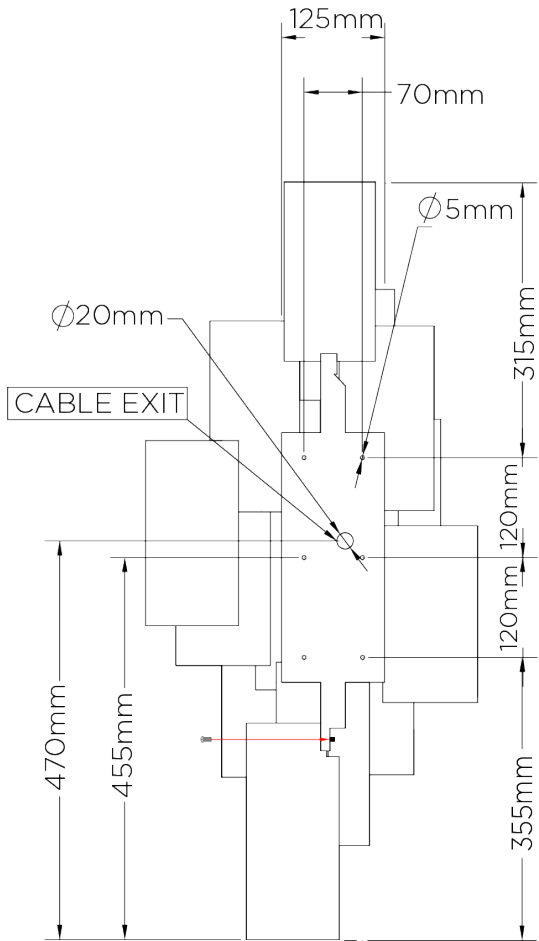

## Steel Plates Wall Light

TWL53 | Mayan Gold

Shown in Mayan Gold

HEIGHT  
910mm | 36"

CONSTRUCTED FROM  
Steel with decorative finish

MAX WATTAGE  
25W

WIDTH  
400mm | 15 3/4"

WEIGHT  
7 kg | 15.4 lbs

LAMP  
3 x 320lm (3w) LED G9 Capsule

PROJECTION  
90mm | 3 3/4"

VOLTAGE  
220-240V

FINISHES  
1 Mayan Gold  
2 Mayan Silver

# Steel Plates Wall Light

TWL53

HEIGHT  
910mm | 36"

WIDTH  
400mm | 15 3/4"

BACK

FRONT

SIDE

© Porta Romana 2022