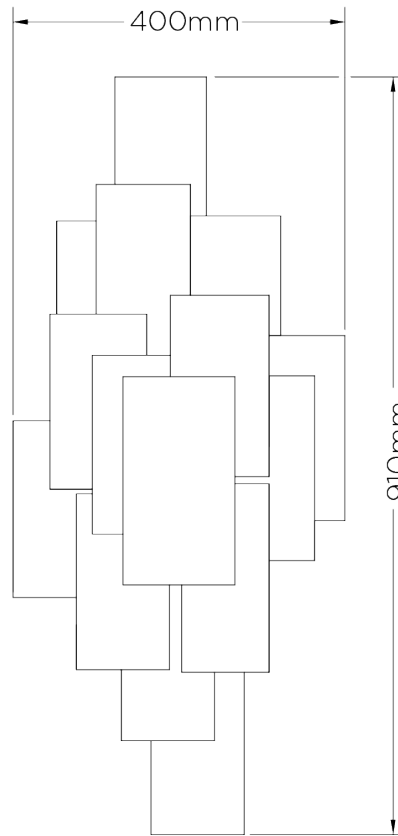

## Steel Plates Wall Light

TWL53 | Mayan Gold

Shown in Mayan Gold

HEIGHT  
910mm | 36"

CONSTRUCTED FROM  
Steel with decorative finish

MAX WATTAGE  
25W

WIDTH  
400mm | 15 3/4"

WEIGHT  
7 kg | 15.4 lbs

LAMP  
3 x 320lm (3w) LED G9 Capsule

PROJECTION  
90mm | 3 3/4"

VOLTAGE  
220-240V

FINISHES  
1 Mayan Gold  
2 Mayan Silver

# Steel Plates Wall Light

TWL53

HEIGHT  
910mm | 36"

WIDTH  
400mm | 15 3/4"

BACK

FRONT

SIDE

© Porta Romana 2022