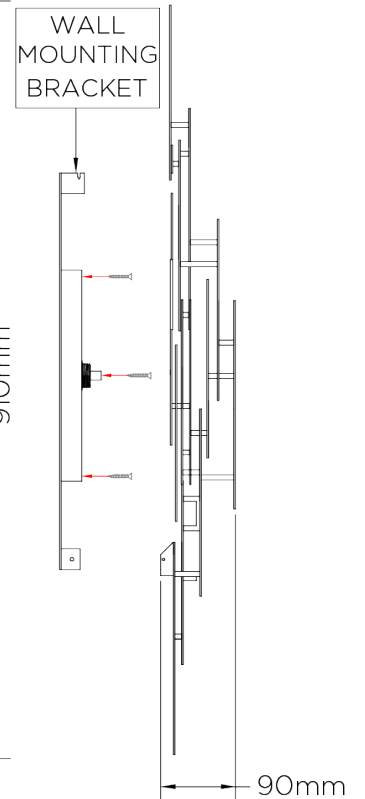

## Steel Plates Wall Light

TWL53 | Mayan Gold

Shown in Mayan Gold

HEIGHT  
910mm | 36"

CONSTRUCTED FROM  
Steel with decorative finish

MAX WATTAGE  
25W

WIDTH  
400mm | 15 3/4"

WEIGHT  
7 kg | 15.4 lbs

LAMP  
3 x 320lm (3w) LED G9 Capsule

PROJECTION  
90mm | 3 3/4"

VOLTAGE  
220-240V

FINISHES  
1 Mayan Gold  
2 Mayan Silver

# Steel Plates Wall Light

TWL53

HEIGHT  
910mm | 36"

WIDTH  
400mm | 15 3/4"

BACK

FRONT

SIDE

© Porta Romana 2022