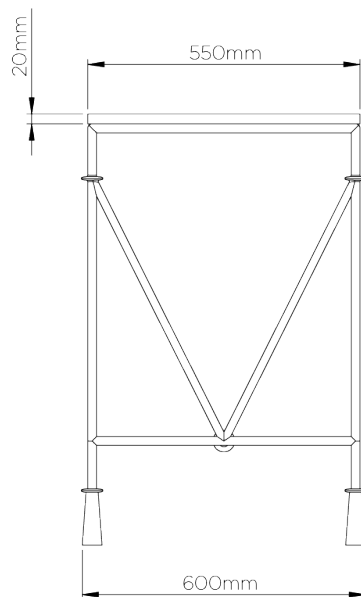

PORTA ROMANA

Stanley Console Table

CCT58 | Old Rust

Shown in Old Rust with Calacatta Primavera

HEIGHT
870mm | 34 1/2"

WIDTH
1650mm | 65"

DEPTH
550mm | 21 3/4"

CONSTRUCTED FROM
Forged steel with decorative finish
and marble top

FINISHES
1 Old Rust

Stanley Console Table

CCT58

HEIGHT
870mm | 34 1/2"

WIDTH
1650mm | 65"

DEPTH
550mm | 21 3/4"

© Porta Romana 2022

Dimensions and weights are provided as a guide. All Porta Romana Products are made by hand and variations can occur in some products. The products you are buying or marketing are exclusive designs belonging to Porta Romana. Please do not submit design sheets featuring our products to other manufacturing companies nor to other parties who might. Any manufacturer found to be reproducing Porta Romana products will be breaching copyright law and will be actively pursued