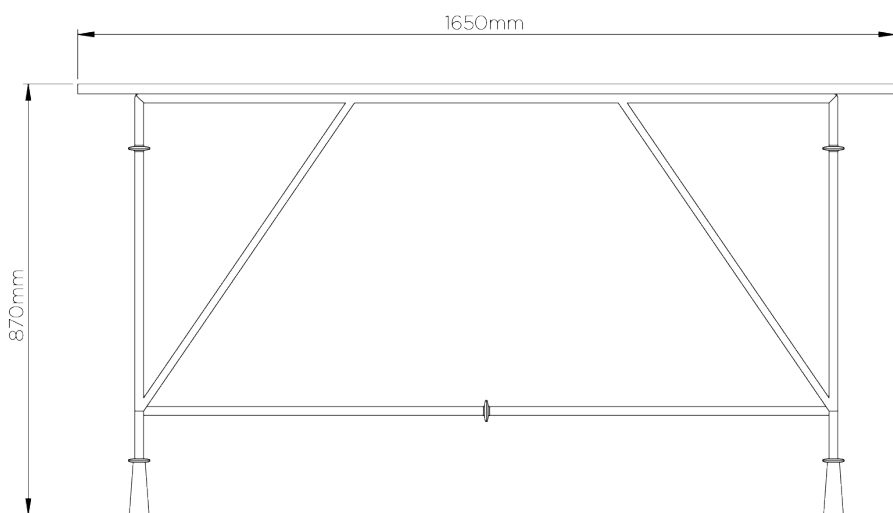

PORTA ROMANA

Stanley Console Table

CCT58 | Old Rust

Shown in Old Rust with Calacatta Primavera

HEIGHT
870mm | 34 1/2"

WIDTH
1650mm | 65"

DEPTH
550mm | 21 3/4"

CONSTRUCTED FROM
Forged steel with decorative finish
and marble top

FINISHES
1 Old Rust

Stanley Console Table

CCT58

HEIGHT
870mm | 34 1/2"

WIDTH
1650mm | 65"

DEPTH
550mm | 21 3/4"

© Porta Romana 2022

Dimensions and weights are provided as a guide. All Porta Romana Products are made by hand and variations can occur in some products. The products you are buying or marketing are exclusive designs belonging to Porta Romana. Please do not submit design sheets featuring our products to other manufacturing companies nor to other parties who might. Any manufacturer found to be reproducing Porta Romana products will be breaching copyright law and will be actively pursued