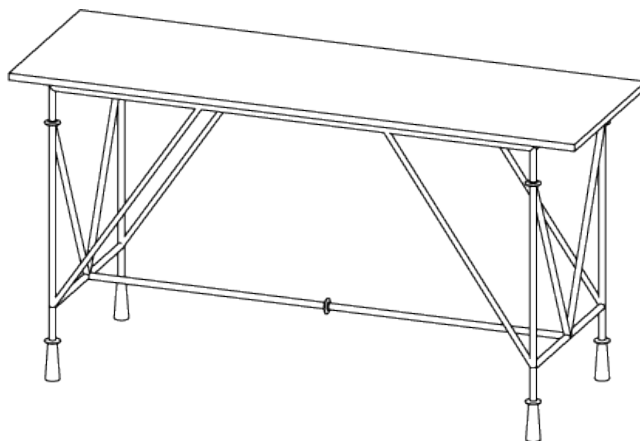

PORTA ROMANA

Stanley Console Table

CCT58 | Old Rust

Shown in Old Rust with Calacatta Primavera

HEIGHT
870mm | 34 1/2"

WIDTH
1650mm | 65"

DEPTH
550mm | 21 3/4"

CONSTRUCTED FROM
Forged steel with decorative finish
and marble top

FINISHES
1 Old Rust

Stanley Console Table

CCT58

HEIGHT
870mm | 34 1/2"

WIDTH
1650mm | 65"

DEPTH
550mm | 21 3/4"

© Porta Romana 2022

Dimensions and weights are provided as a guide. All Porta Romana Products are made by hand and variations can occur in some products. The products you are buying or marketing are exclusive designs belonging to Porta Romana. Please do not submit design sheets featuring our products to other manufacturing companies nor to other parties who might. Any manufacturer found to be reproducing Porta Romana products will be breaching copyright law and will be actively pursued