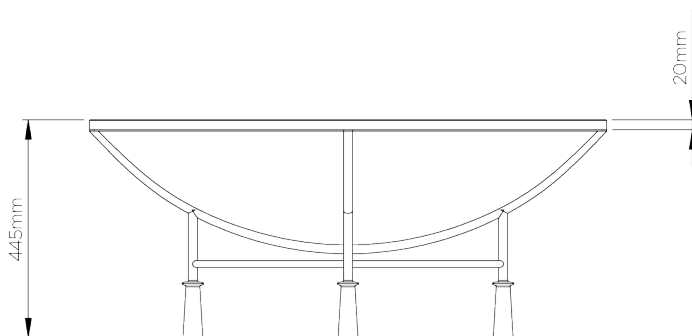

PORTA ROMANA

Stanley Coffee Table

CFT16 | Verdigris

Shown in Verdigris with Calacatta Primavera

HEIGHT
455mm | 18"

DIAMETER
1050mm | 41 1/2"

CONSTRUCTED FROM
Forged steel with decorative finish
and marble or tough glass top

WEIGHT
68 kg | 149.6 lbs

FINISHES
1 Verdigris

Stanley Coffee Table

CFT16

HEIGHT
455mm | 18"

DIAMETER
1050mm | 41 1/2"

© Porta Romana 2022

Dimensions and weights are provided as a guide. All Porta Romana Products are made by hand and variations can occur in some products. The products you are buying or marketing are exclusive designs belonging to Porta Romana. Please do not submit design sheets featuring our products to other manufacturing companies nor to other parties who might. Any manufacturer found to be reproducing Porta Romana products will be breaching copyright law and will be actively pursued