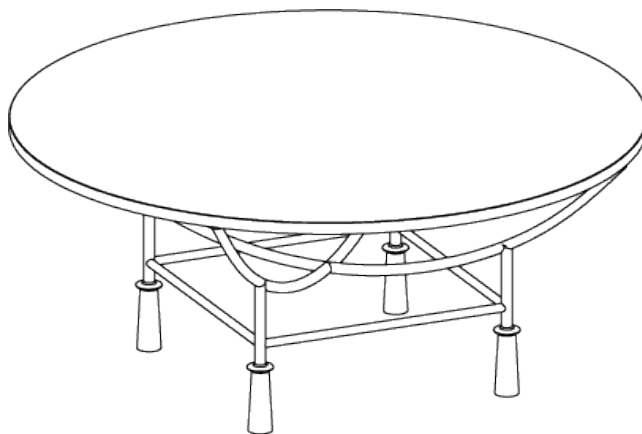

PORTA ROMANA

Stanley Coffee Table

CFT16 | Verdigris

Shown in Verdigris with Calacatta Primavera

HEIGHT
455mm | 18"

DIAMETER
1050mm | 41 1/2"

CONSTRUCTED FROM
Forged steel with decorative finish
and marble or tough glass top

WEIGHT
68 kg | 149.6 lbs

FINISHES
1 Verdigris

Stanley Coffee Table

CFT16

HEIGHT
455mm | 18"

DIAMETER
1050mm | 41 1/2"

© Porta Romana 2022

Dimensions and weights are provided as a guide. All Porta Romana Products are made by hand and variations can occur in some products. The products you are buying or marketing are exclusive designs belonging to Porta Romana. Please do not submit design sheets featuring our products to other manufacturing companies nor to other parties who might. Any manufacturer found to be reproducing Porta Romana products will be breaching copyright law and will be actively pursued