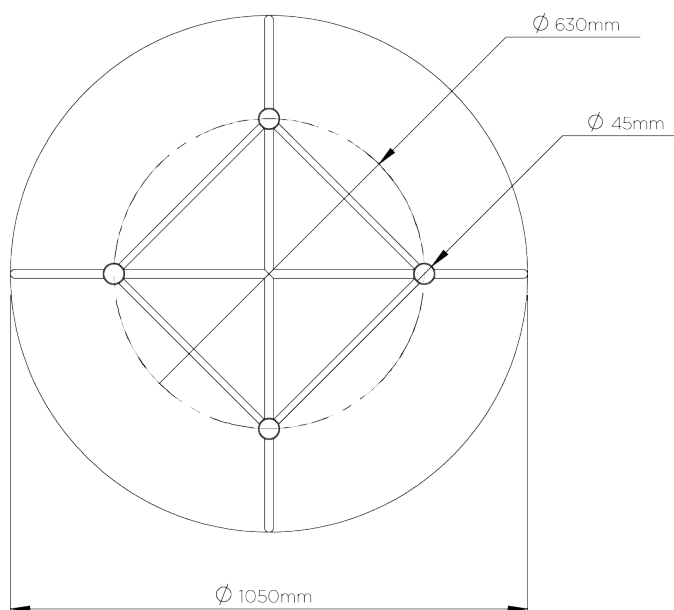

PORTA ROMANA

Stanley Coffee Table

CFT16 | Verdigris

Shown in Verdigris with Calacatta Primavera

HEIGHT
455mm | 18"

DIAMETER
1050mm | 41 1/2"

CONSTRUCTED FROM
Forged steel with decorative finish
and marble or tough glass top

WEIGHT
68 kg | 149.6 lbs

FINISHES
1 Verdigris

Stanley Coffee Table

CFT16

HEIGHT
455mm | 18"

DIAMETER
1050mm | 41 1/2"

© Porta Romana 2022

Dimensions and weights are provided as a guide. All Porta Romana Products are made by hand and variations can occur in some products. The products you are buying or marketing are exclusive designs belonging to Porta Romana. Please do not submit design sheets featuring our products to other manufacturing companies nor to other parties who might. Any manufacturer found to be reproducing Porta Romana products will be breaching copyright law and will be actively pursued