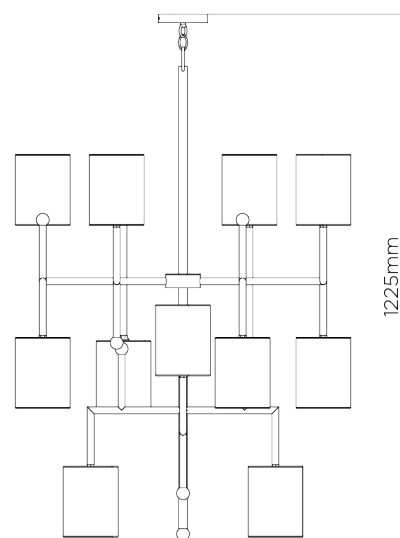

## Stairwell Quantum Chandelier

MCL60T | New Gold

New Gold shown with 5" Top Hat in Natural Linen

**WIDTH**  
776mm | 30 3/4"

**CONSTRUCTED FROM**  
Steel with decorative finish and glass 5" Top Hat spheres

**RECOMMENDED SHADE**

**MINIMUM DROP**  
1225mm | 48 1/4"

**MAX WATTAGE**  
25W

**MAXIMUM DROP**  
2210mm | 87 1/4"

**LAMP**  
10 x 450lm (5w) LED E14 Candle

**DROPS AVAILABLE**  
2210mm / Custom

**VOLTAGE**  
220-240V

## MCL60T

WIDTH  
776mm | 30 3/4"

MINIMUM DROP  
1225mm | 48 1/4"

MAXIMUM DROP  
2210mm | 87 1/4"

DROPS AVAILABLE  
2210mm / Custom

CEILING ROSE DETAIL

© Porta Romana 2022

Dimensions and weights are provided as a guide. All Porta Romana Products are made by hand and variations can occur in some products. The products you are buying or marketing are exclusive designs belonging to Porta Romana. Please do not submit design sheets featuring our products to other manufacturing companies nor to other parties who might. Any manufacturer found to be reproducing Porta Romana products will be breaching copyright law and will be actively pursued