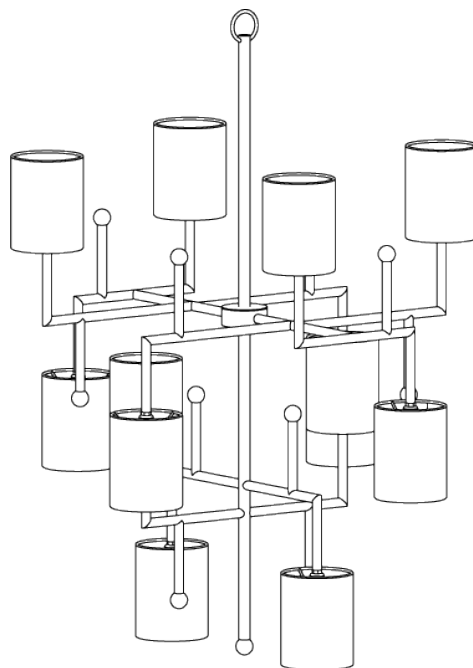

## Stairwell Quantum Chandelier

MCL60T | New Gold

New Gold shown with 5" Top Hat in Natural Linen

**WIDTH**  
776mm | 30 3/4"

**CONSTRUCTED FROM**  
Steel with decorative finish and glass 5" Top Hat spheres

**RECOMMENDED SHADE**

**MINIMUM DROP**  
1225mm | 48 1/4"

**MAX WATTAGE**  
25W

**MAXIMUM DROP**  
2210mm | 87 1/4"

**LAMP**  
10 x 450lm (5w) LED E14 Candle

**DROPS AVAILABLE**  
2210mm / Custom

**VOLTAGE**  
220-240V

# Stairwell Quantum Chandelier

## MCL60T

WIDTH  
776mm | 30 3/4"

MINIMUM DROP  
1225mm | 48 1/4"

MAXIMUM DROP  
2210mm | 87 1/4"

DROPS AVAILABLE  
2210mm / Custom

CEILING ROSE DETAIL

© Porta Romana 2022

Dimensions and weights are provided as a guide. All Porta Romana Products are made by hand and variations can occur in some products. The products you are buying or marketing are exclusive designs belonging to Porta Romana. Please do not submit design sheets featuring our products to other manufacturing companies nor to other parties who might. Any manufacturer found to be reproducing Porta Romana products will be breaching copyright law and will be actively pursued