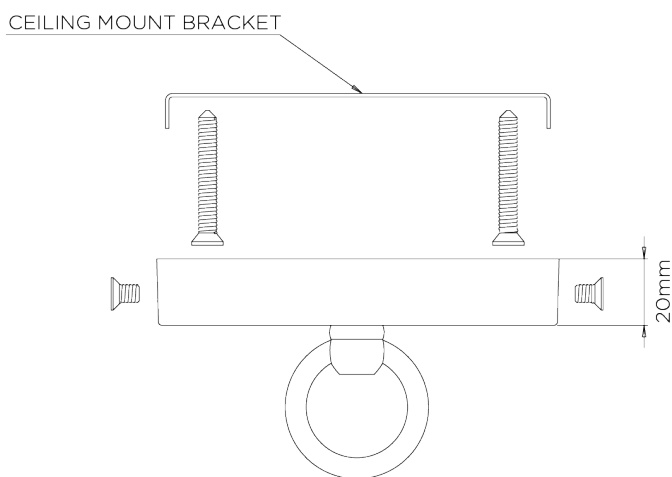

## Stairwell Quantum Chandelier

MCL60T | New Gold

New Gold shown with 5" Top Hat in Natural Linen

**WIDTH**  
776mm | 30 3/4"

**CONSTRUCTED FROM**  
Steel with decorative finish and glass 5" Top Hat spheres

**RECOMMENDED SHADE**

**MINIMUM DROP**  
1225mm | 48 1/4"

**MAX WATTAGE**  
25W

**MAXIMUM DROP**  
2210mm | 87 1/4"

**LAMP**  
10 x 450lm (5w) LED E14 Candle

**DROPS AVAILABLE**  
2210mm / Custom

**VOLTAGE**  
220-240V

# Stairwell Quantum Chandelier

## MCL60T

WIDTH  
776mm | 30 3/4"

MINIMUM DROP  
1225mm | 48 1/4"

MAXIMUM DROP  
2210mm | 87 1/4"

DROPS AVAILABLE  
2210mm / Custom

CEILING ROSE DETAIL

© Porta Romana 2022

Dimensions and weights are provided as a guide. All Porta Romana Products are made by hand and variations can occur in some products. The products you are buying or marketing are exclusive designs belonging to Porta Romana. Please do not submit design sheets featuring our products to other manufacturing companies nor to other parties who might. Any manufacturer found to be reproducing Porta Romana products will be breaching copyright law and will be actively pursued