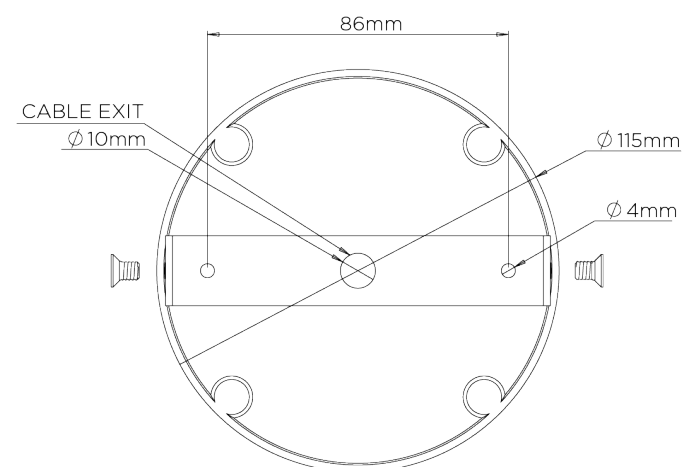

## Stairwell Quantum Chandelier

MCL60T | New Gold

New Gold shown with 5" Top Hat in Natural Linen

**WIDTH**  
776mm | 30 3/4"

**CONSTRUCTED FROM**  
Steel with decorative finish and glass 5" Top Hat spheres

**RECOMMENDED SHADE**

**MINIMUM DROP**  
1225mm | 48 1/4"

**MAX WATTAGE**  
25W

**MAXIMUM DROP**  
2210mm | 87 1/4"

**LAMP**  
10 x 450lm (5w) LED E14 Candle

**DROPS AVAILABLE**  
2210mm / Custom

**VOLTAGE**  
220-240V

## MCL60T

WIDTH  
776mm | 30 3/4"

MINIMUM DROP  
1225mm | 48 1/4"

MAXIMUM DROP  
2210mm | 87 1/4"

DROPS AVAILABLE  
2210mm / Custom

CEILING ROSE DETAIL

© Porta Romana 2022

Dimensions and weights are provided as a guide. All Porta Romana Products are made by hand and variations can occur in some products. The products you are buying or marketing are exclusive designs belonging to Porta Romana. Please do not submit design sheets featuring our products to other manufacturing companies nor to other parties who might. Any manufacturer found to be reproducing Porta Romana products will be breaching copyright law and will be actively pursued