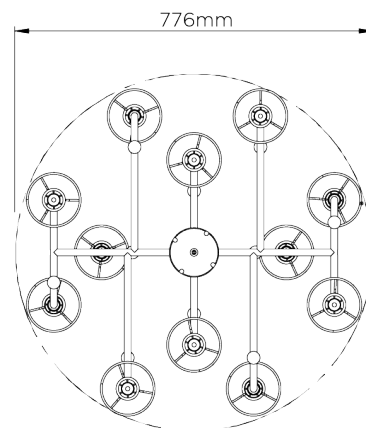

## Stairwell Quantum Chandelier

MCL60T | New Gold

New Gold shown with 5" Top Hat in Natural Linen

**WIDTH**  
776mm | 30 3/4"

**CONSTRUCTED FROM**  
Steel with decorative finish and glass 5" Top Hat spheres

**RECOMMENDED SHADE**

**MINIMUM DROP**  
1225mm | 48 1/4"

**MAX WATTAGE**  
25W

**MAXIMUM DROP**  
2210mm | 87 1/4"

**LAMP**  
10 x 450lm (5w) LED E14 Candle

**DROPS AVAILABLE**  
2210mm / Custom

**VOLTAGE**  
220-240V

## MCL60T

WIDTH  
776mm | 30 3/4"

MINIMUM DROP  
1225mm | 48 1/4"

MAXIMUM DROP  
2210mm | 87 1/4"

DROPS AVAILABLE  
2210mm / Custom

CEILING ROSE DETAIL

© Porta Romana 2022

Dimensions and weights are provided as a guide. All Porta Romana Products are made by hand and variations can occur in some products. The products you are buying or marketing are exclusive designs belonging to Porta Romana. Please do not submit design sheets featuring our products to other manufacturing companies nor to other parties who might. Any manufacturer found to be reproducing Porta Romana products will be breaching copyright law and will be actively pursued