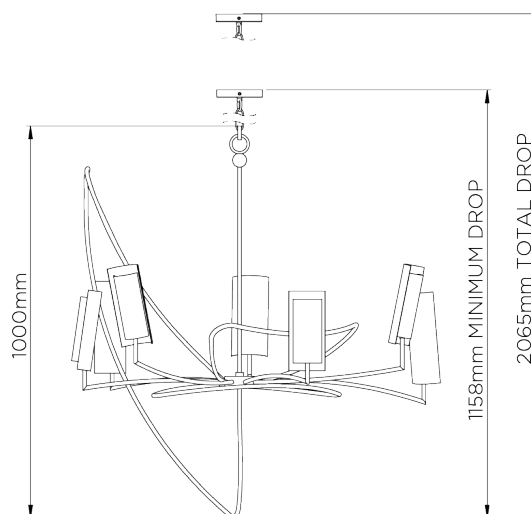

PORTA ROMANA

Sputnik Chandelier

MCL34 | Brass - Bronze

Shown in Antiqued Brass, Bronze and Polished Brass

WIDTH
1120mm | 44"

CONSTRUCTED FROM
Patinated brass

MAX WATTAGE
25W

MINIMUM DROP
1158mm | 45 3/4"

WEIGHT
8.4 kg | 18.48 lbs

LAMP
7 x 320lm (3w) LED G9 Capsule

MAXIMUM DROP
2065mm | 81 1/2"

VOLTAGE
220-240V

DROPS AVAILABLE
2065mm

FLEX AND SWITCH
Bronze lampholder and Gold Silk flex

FINISHES
1 Brass - Bronze

Sputnik Chandelier

MCL34

WIDTH
1120mm | 44"

MINIMUM DROP
1158mm | 45 3/4"

MAXIMUM DROP
2065mm | 81 1/2"

DROPS AVAILABLE
2065mm

CEILING ROSE DETAIL

© Porta Romana 2022