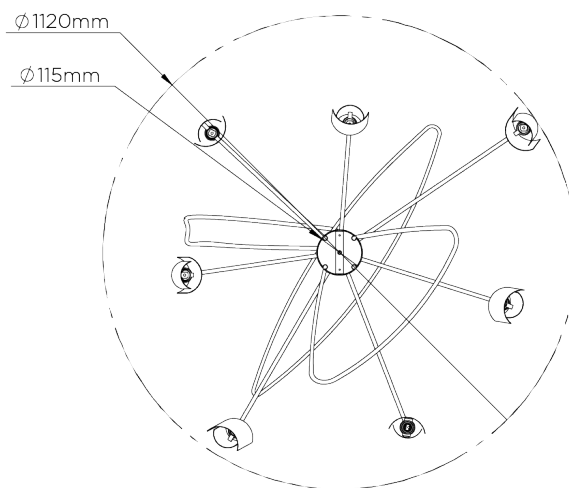

PORTA ROMANA

Sputnik Chandelier

MCL34 | Brass - Bronze

Shown in Antiqued Brass, Bronze and Polished Brass

WIDTH
1120mm | 44"

CONSTRUCTED FROM
Patinated brass

MAX WATTAGE
25W

MINIMUM DROP
1158mm | 45 3/4"

WEIGHT
8.4 kg | 18.48 lbs

LAMP
7 x 320lm (3w) LED G9 Capsule

MAXIMUM DROP
2065mm | 81 1/2"

VOLTAGE
220-240V

DROPS AVAILABLE
2065mm

FLEX AND SWITCH
Bronze lampholder and Gold Silk flex

FINISHES
1 Brass - Bronze

Sputnik Chandelier

MCL34

WIDTH
1120mm | 44"

MINIMUM DROP
1158mm | 45 3/4"

MAXIMUM DROP
2065mm | 81 1/2"

DROPS AVAILABLE
2065mm

CEILING ROSE DETAIL

© Porta Romana 2022