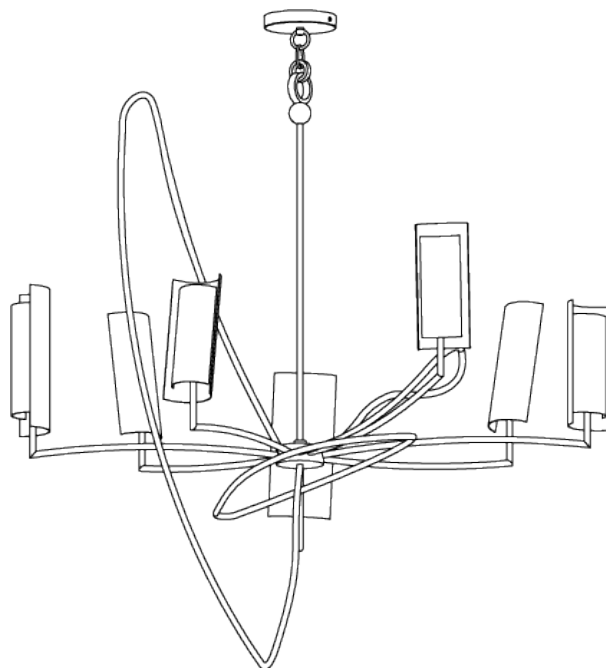

WEIGHT
8.4 kg | 18.48 lbs

LAMP
7 x 320lm (3w) LED G9 Capsule

MAXIMUM DROP
2065mm | 81 1/2"

VOLTAGE
220-240V

DROPS AVAILABLE
2065mm

FLEX AND SWITCH
Bronze lampholder and Gold Silk flex

FINISHES
1 Brass - Bronze

Sputnik Chandelier

MCL34

WIDTH
1120mm | 44"

MINIMUM DROP
1158mm | 45 3/4"

MAXIMUM DROP
2065mm | 81 1/2"

DROPS AVAILABLE
2065mm

CEILING ROSE DETAIL

© Porta Romana 2022