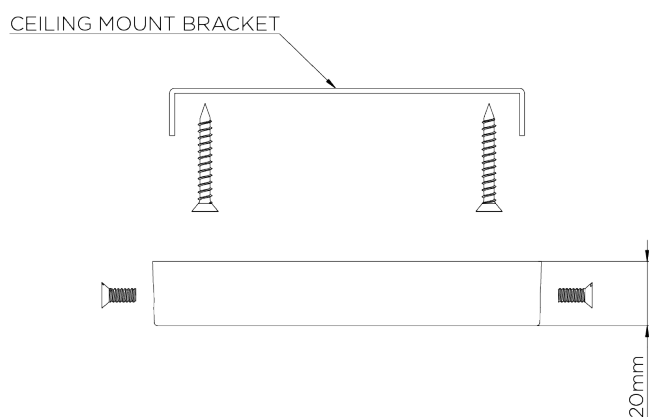

PORTA ROMANA

Sputnik Chandelier

MCL34 | Brass - Bronze

Shown in Antiqued Brass, Bronze and Polished Brass

WIDTH
1120mm | 44"

CONSTRUCTED FROM
Patinated brass

MAX WATTAGE
25W

MINIMUM DROP
1158mm | 45 3/4"

WEIGHT
8.4 kg | 18.48 lbs

LAMP
7 x 320lm (3w) LED G9 Capsule

MAXIMUM DROP
2065mm | 81 1/2"

VOLTAGE
220-240V

DROPS AVAILABLE
2065mm

FLEX AND SWITCH
Bronze lampholder and Gold Silk flex

FINISHES
1 Brass - Bronze

Sputnik Chandelier

MCL34

WIDTH
1120mm | 44"

MINIMUM DROP
1158mm | 45 3/4"

MAXIMUM DROP
2065mm | 81 1/2"

DROPS AVAILABLE
2065mm

CEILING ROSE DETAIL

© Porta Romana 2022