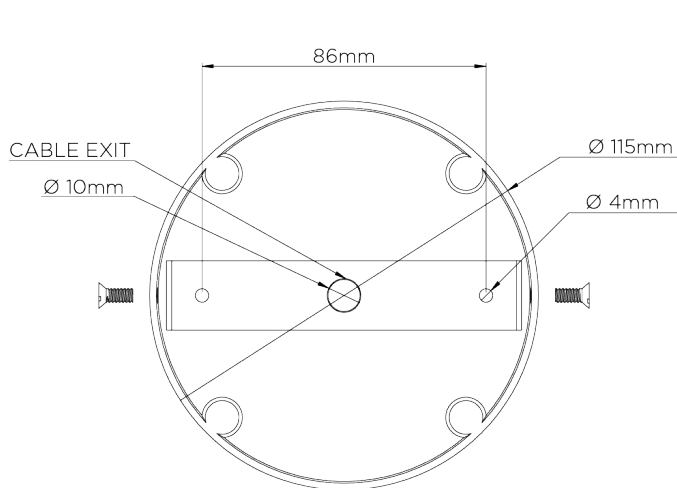

PORTA ROMANA

Sputnik Chandelier

MCL34 | Brass - Bronze

Shown in Antiqued Brass, Bronze and Polished Brass

WIDTH
1120mm | 44"

CONSTRUCTED FROM
Patinated brass

MAX WATTAGE
25W

MINIMUM DROP
1158mm | 45 3/4"

WEIGHT
8.4 kg | 18.48 lbs

LAMP
7 x 320lm (3w) LED G9 Capsule

MAXIMUM DROP
2065mm | 81 1/2"

VOLTAGE
220-240V

DROPS AVAILABLE
2065mm

FLEX AND SWITCH
Bronze lampholder and Gold Silk flex

FINISHES
1 Brass - Bronze

Sputnik Chandelier

MCL34

WIDTH
1120mm | 44"

MINIMUM DROP
1158mm | 45 3/4"

MAXIMUM DROP
2065mm | 81 1/2"

DROPS AVAILABLE
2065mm

CEILING ROSE DETAIL

© Porta Romana 2022