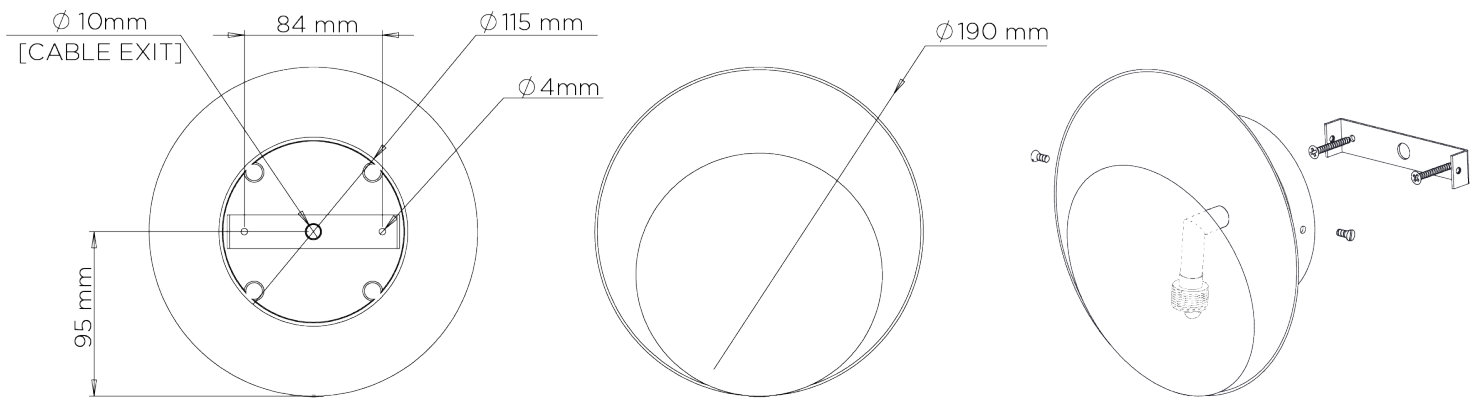

PORTA ROMANA

Solstice Wall Light

TWL108 | Galactic Gold

Shown in Galactic Gold

HEIGHT
190mm | 7 1/2"

CONSTRUCTED FROM
Forged steel with decorative finish

MAX WATTAGE
25W

WIDTH
190mm | 7 1/2"

WEIGHT
0.8 kg | 1.76 lbs

LAMP
1 x 320lm (3w) LED G9 Capsule

PROJECTION
115mm | 4 3/4"

VOLTAGE
220-240V

FINISHES

- 1 Blackened Steel
- 2 Galactic Gold

Solstice Wall Light

TWL108

HEIGHT
190mm | 7 1/2"

WIDTH
190mm | 7 1/2"

© Porta Romana 2022

Dimensions and weights are provided as a guide. All Porta Romana Products are made by hand and variations can occur in some products. The products you are buying or marketing are exclusive designs belonging to Porta Romana. Please do not submit design sheets featuring our products to other manufacturing companies nor to other parties who might. Any manufacturer found to be reproducing Porta Romana products will be breaching copyright law and will be actively pursued