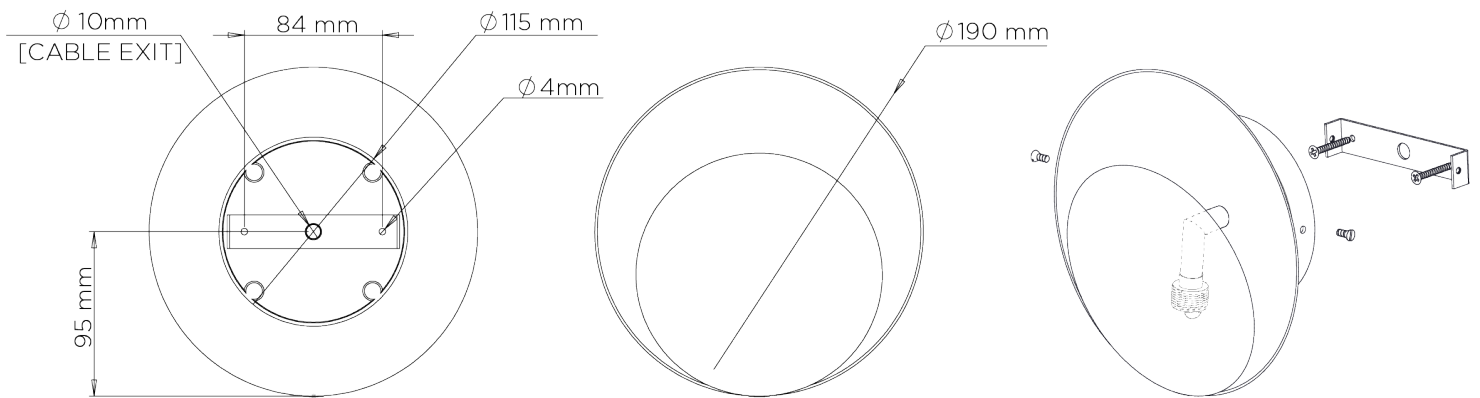

PORTA ROMANA

Solstice Wall Light

TWL108 | Blackened Steel

Shown in Blackend Steel

HEIGHT
190mm | 7 1/2"

CONSTRUCTED FROM
Forged steel with decorative finish

MAX WATTAGE
25W

WIDTH
190mm | 7 1/2"

WEIGHT
0.8 kg | 1.76 lbs

LAMP
1 x 320lm (3w) LED G9 Capsule

PROJECTION
115mm | 4 3/4"

VOLTAGE
220-240V

FINISHES

- 1 Blackened Steel
- 2 Galactic Gold

Solstice Wall Light

TWL108

HEIGHT
190mm | 7 1/2"

WIDTH
190mm | 7 1/2"

© Porta Romana 2022

Dimensions and weights are provided as a guide. All Porta Romana Products are made by hand and variations can occur in some products. The products you are buying or marketing are exclusive designs belonging to Porta Romana. Please do not submit design sheets featuring our products to other manufacturing companies nor to other parties who might. Any manufacturer found to be reproducing Porta Romana products will be breaching copyright law and will be actively pursued