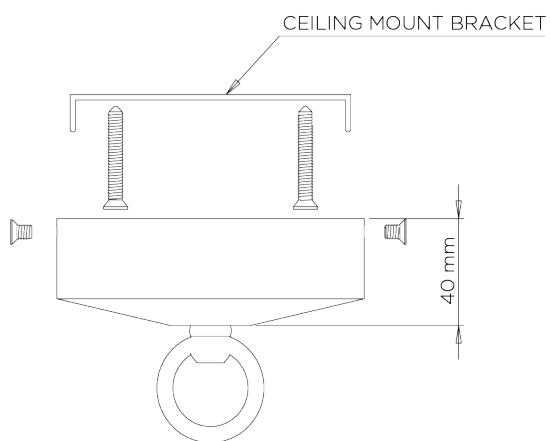

PORTA ROMANA

Short Lollipop Chandelier

MCL20S | Scratched Silver - Fired Copper

Scratched Silver with Fired Copper shown with 4 X 1/4" Cylinder in Putty Silk

WIDTH
1080mm | 42 1/2"

CONSTRUCTED FROM
Forged steel with decorative finish

RECOMMENDED SHADE
4.25" Cylinder

MINIMUM DROP
970mm | 38 1/4"

WEIGHT
7 kg | 15.4 lbs

MAX WATTAGE
25W

MAXIMUM DROP
1975mm | 78"

LAMP
8 x 320lm (3w) LED G9 Capsule

DROPS AVAILABLE
1975mm / Custom

VOLTAGE
220-240V

FLEX AND SWITCH
Nickel lampholder and Grey Silk flex

FINISHES

- 1 Scratched Gold - Fired Copper
- 2 Scratched Silver - Fired Copper

Short Lollipop Chandelier

MCL20S

WIDTH
1080mm | 42 1/2"

MINIMUM DROP
970mm | 38 1/4"

MAXIMUM DROP
1975mm | 78"

DROPS AVAILABLE
1975mm / Custom

CEILING ROSE DETAIL

© Porta Romana 2022

Dimensions and weights are provided as a guide. All Porta Romana Products are made by hand and variations can occur in some products. The products you are buying or marketing are exclusive designs belonging to Porta Romana. Please do not submit design sheets featuring our products to other manufacturing companies nor to other parties who might. Any manufacturer found to be reproducing Porta Romana products will be breaching copyright law and will be actively pursued