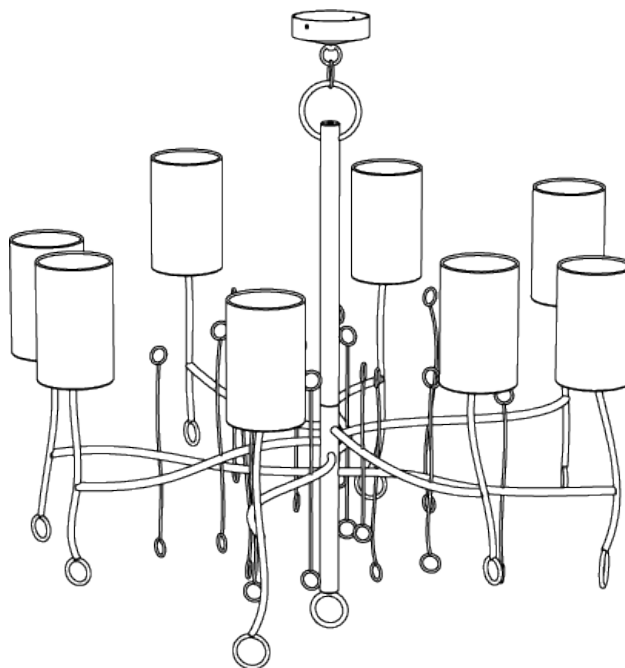

PORTA ROMANA

Short Lollipop Chandelier

MCL20S | Scratched Silver - Fired Copper

Scratched Silver with Fired Copper shown with 4 X 1/4" Cylinder in Putty Silk

WIDTH
1080mm | 42 1/2"

CONSTRUCTED FROM
Forged steel with decorative finish

RECOMMENDED SHADE
4.25" Cylinder

MINIMUM DROP
970mm | 38 1/4"

WEIGHT
7 kg | 15.4 lbs

MAX WATTAGE
25W

MAXIMUM DROP
1975mm | 78"

LAMP
8 x 320lm (3w) LED G9 Capsule

DROPS AVAILABLE
1975mm / Custom

VOLTAGE
220-240V

FLEX AND SWITCH
Nickel lampholder and Grey Silk flex

FINISHES

- 1 Scratched Gold - Fired Copper
- 2 Scratched Silver - Fired Copper

Short Lollipop Chandelier

MCL20S

WIDTH
1080mm | 42 1/2"

MINIMUM DROP
970mm | 38 1/4"

MAXIMUM DROP
1975mm | 78"

DROPS AVAILABLE
1975mm / Custom

CEILING ROSE DETAIL

© Porta Romana 2022

Dimensions and weights are provided as a guide. All Porta Romana Products are made by hand and variations can occur in some products. The products you are buying or marketing are exclusive designs belonging to Porta Romana. Please do not submit design sheets featuring our products to other manufacturing companies nor to other parties who might. Any manufacturer found to be reproducing Porta Romana products will be breaching copyright law and will be actively pursued