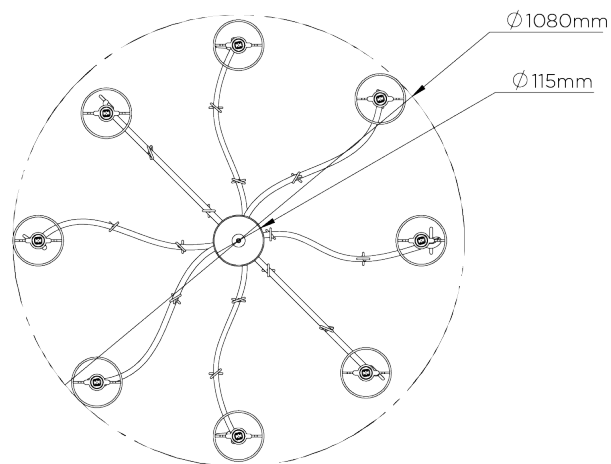

PORTA ROMANA

Short Lollipop Chandelier

MCL20S | Scratched Silver - Fired Copper

Scratched Silver with Fired Copper shown with 4 X 1/4" Cylinder in Putty Silk

WIDTH
1080mm | 42 1/2"

CONSTRUCTED FROM
Forged steel with decorative finish

RECOMMENDED SHADE
4.25" Cylinder

MINIMUM DROP
970mm | 38 1/4"

WEIGHT
7 kg | 15.4 lbs

MAX WATTAGE
25W

MAXIMUM DROP
1975mm | 78"

LAMP
8 x 320lm (3w) LED G9 Capsule

DROPS AVAILABLE
1975mm / Custom

VOLTAGE
220-240V

FLEX AND SWITCH
Nickel lampholder and Grey Silk flex

FINISHES

- 1 Scratched Gold - Fired Copper
- 2 Scratched Silver - Fired Copper

Short Lollipop Chandelier

MCL20S

WIDTH
1080mm | 42 1/2"

MINIMUM DROP
970mm | 38 1/4"

MAXIMUM DROP
1975mm | 78"

DROPS AVAILABLE
1975mm / Custom

CEILING ROSE DETAIL

© Porta Romana 2022

Dimensions and weights are provided as a guide. All Porta Romana Products are made by hand and variations can occur in some products. The products you are buying or marketing are exclusive designs belonging to Porta Romana. Please do not submit design sheets featuring our products to other manufacturing companies nor to other parties who might. Any manufacturer found to be reproducing Porta Romana products will be breaching copyright law and will be actively pursued