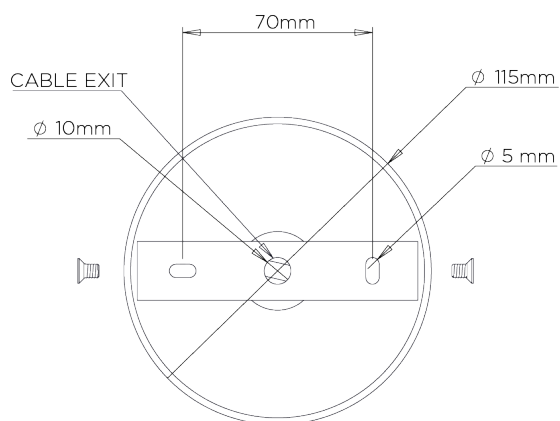

RECOMMENDED SHADE
4.25" Cylinder

MINIMUM DROP
970mm | 38 1/4"

WEIGHT
7 kg | 15.4 lbs

MAX WATTAGE
25W

MAXIMUM DROP
1975mm | 78"

LAMP
8 x 320lm (3w) LED G9 Capsule

DROPS AVAILABLE
1975mm / Custom

VOLTAGE
220-240V

FLEX AND SWITCH
Nickel lampholder and Grey Silk flex

FINISHES

- 1 Scratched Gold - Fired Copper
- 2 Scratched Silver - Fired Copper

Short Lollipop Chandelier

MCL20S

WIDTH
1080mm | 42 1/2"

MINIMUM DROP
970mm | 38 1/4"

MAXIMUM DROP
1975mm | 78"

DROPS AVAILABLE
1975mm / Custom

CEILING ROSE DETAIL

© Porta Romana 2022

Dimensions and weights are provided as a guide. All Porta Romana Products are made by hand and variations can occur in some products. The products you are buying or marketing are exclusive designs belonging to Porta Romana. Please do not submit design sheets featuring our products to other manufacturing companies nor to other parties who might. Any manufacturer found to be reproducing Porta Romana products will be breaching copyright law and will be actively pursued