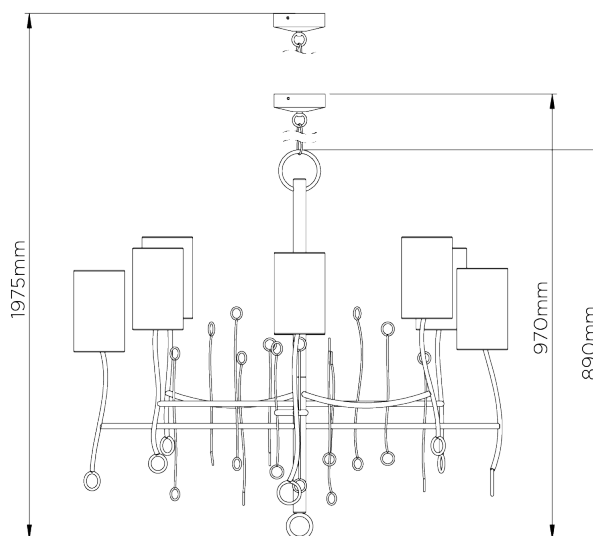

PORTA ROMANA

Short Lollipop Chandelier

MCL20S | Scratched Silver - Fired Copper

Scratched Silver with Fired Copper shown with 4 X 1/4" Cylinder in Putty Silk

WIDTH
1080mm | 42 1/2"

CONSTRUCTED FROM
Forged steel with decorative finish

RECOMMENDED SHADE
4.25" Cylinder

MINIMUM DROP
970mm | 38 1/4"

WEIGHT
7 kg | 15.4 lbs

MAX WATTAGE
25W

MAXIMUM DROP
1975mm | 78"

LAMP
8 x 320lm (3w) LED G9 Capsule

DROPS AVAILABLE
1975mm / Custom

VOLTAGE
220-240V

FLEX AND SWITCH
Nickel lampholder and Grey Silk flex

FINISHES

- 1 Scratched Gold - Fired Copper
- 2 Scratched Silver - Fired Copper

Short Lollipop Chandelier

MCL20S

WIDTH
1080mm | 42 1/2"

MINIMUM DROP
970mm | 38 1/4"

MAXIMUM DROP
1975mm | 78"

DROPS AVAILABLE
1975mm / Custom

CEILING ROSE DETAIL

© Porta Romana 2022

Dimensions and weights are provided as a guide. All Porta Romana Products are made by hand and variations can occur in some products. The products you are buying or marketing are exclusive designs belonging to Porta Romana. Please do not submit design sheets featuring our products to other manufacturing companies nor to other parties who might. Any manufacturer found to be reproducing Porta Romana products will be breaching copyright law and will be actively pursued