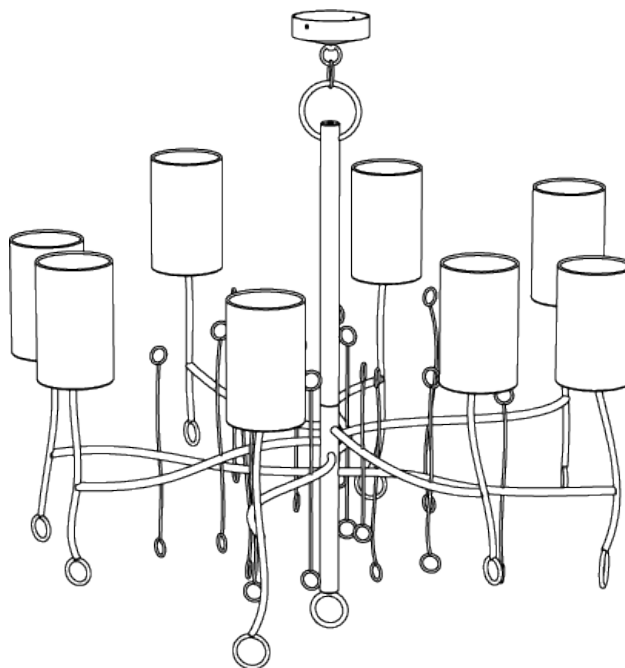

PORTA ROMANA

Short Lollipop Chandelier

MCL20S | Scratched Gold - Fired Copper

Scratched Gold with Fired Copper shown with 4 X 1/4" Cylinder in Truffle Silk

WIDTH
1080mm | 42 1/2"

CONSTRUCTED FROM
Forged steel with decorative finish

RECOMMENDED SHADE
4.25" Cylinder

MINIMUM DROP
970mm | 38 1/4"

WEIGHT
7 kg | 15.4 lbs

MAX WATTAGE
25W

MAXIMUM DROP
1975mm | 78"

LAMP
8 x 320lm (3w) LED G9 Capsule

DROPS AVAILABLE
1975mm / Custom

VOLTAGE
220-240V

FLEX AND SWITCH
Brass lampholder and Brown Silk flex

FINISHES

- 1 Scratched Gold - Fired Copper
- 2 Scratched Silver - Fired Copper

Short Lollipop Chandelier

MCL20S

WIDTH
1080mm | 42 1/2"

MINIMUM DROP
970mm | 38 1/4"

MAXIMUM DROP
1975mm | 78"

DROPS AVAILABLE
1975mm / Custom

CEILING ROSE DETAIL

© Porta Romana 2022

Dimensions and weights are provided as a guide. All Porta Romana Products are made by hand and variations can occur in some products. The products you are buying or marketing are exclusive designs belonging to Porta Romana. Please do not submit design sheets featuring our products to other manufacturing companies nor to other parties who might. Any manufacturer found to be reproducing Porta Romana products will be breaching copyright law and will be actively pursued