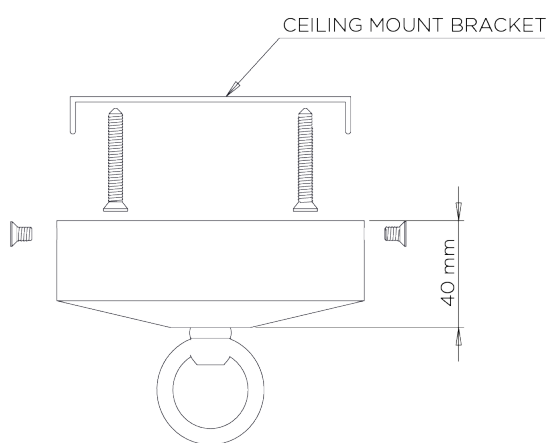

RECOMMENDED SHADE
4.25" Cylinder

MINIMUM DROP
970mm | 38 1/4"

WEIGHT
7 kg | 15.4 lbs

MAX WATTAGE
25W

MAXIMUM DROP
1975mm | 78"

LAMP
8 x 320lm (3w) LED G9 Capsule

DROPS AVAILABLE
1975mm / Custom

VOLTAGE
220-240V

FLEX AND SWITCH
Brass lampholder and Brown Silk flex

FINISHES

- 1 Scratched Gold - Fired Copper
- 2 Scratched Silver - Fired Copper

Short Lollipop Chandelier

MCL20S

WIDTH
1080mm | 42 1/2"

MINIMUM DROP
970mm | 38 1/4"

MAXIMUM DROP
1975mm | 78"

DROPS AVAILABLE
1975mm / Custom

CEILING ROSE DETAIL

© Porta Romana 2022

Dimensions and weights are provided as a guide. All Porta Romana Products are made by hand and variations can occur in some products. The products you are buying or marketing are exclusive designs belonging to Porta Romana. Please do not submit design sheets featuring our products to other manufacturing companies nor to other parties who might. Any manufacturer found to be reproducing Porta Romana products will be breaching copyright law and will be actively pursued