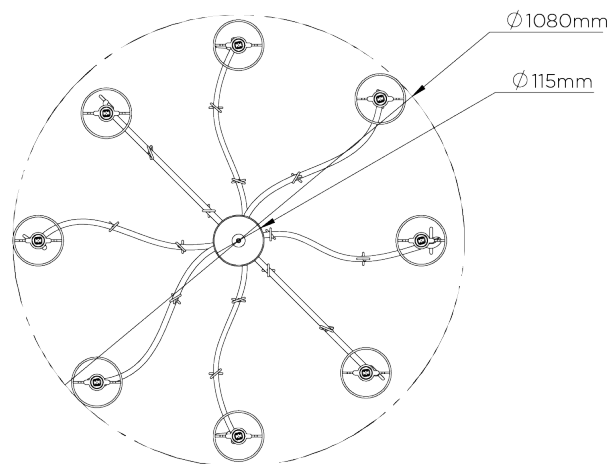

RECOMMENDED SHADE
4.25" Cylinder

MINIMUM DROP
970mm | 38 1/4"

WEIGHT
7 kg | 15.4 lbs

MAX WATTAGE
25W

MAXIMUM DROP
1975mm | 78"

LAMP
8 x 320lm (3w) LED G9 Capsule

DROPS AVAILABLE
1975mm / Custom

VOLTAGE
220-240V

FLEX AND SWITCH
Brass lampholder and Brown Silk flex

FINISHES

- 1 Scratched Gold - Fired Copper
- 2 Scratched Silver - Fired Copper

Short Lollipop Chandelier

MCL20S

WIDTH
1080mm | 42 1/2"

MINIMUM DROP
970mm | 38 1/4"

MAXIMUM DROP
1975mm | 78"

DROPS AVAILABLE
1975mm / Custom

CEILING ROSE DETAIL

© Porta Romana 2022

Dimensions and weights are provided as a guide. All Porta Romana Products are made by hand and variations can occur in some products. The products you are buying or marketing are exclusive designs belonging to Porta Romana. Please do not submit design sheets featuring our products to other manufacturing companies nor to other parties who might. Any manufacturer found to be reproducing Porta Romana products will be breaching copyright law and will be actively pursued