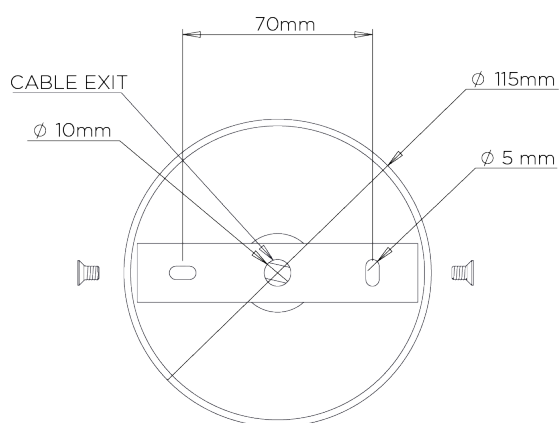

RECOMMENDED SHADE
4.25" Cylinder

MINIMUM DROP
970mm | 38 1/4"

WEIGHT
7 kg | 15.4 lbs

MAX WATTAGE
25W

MAXIMUM DROP
1975mm | 78"

LAMP
8 x 320lm (3w) LED G9 Capsule

DROPS AVAILABLE
1975mm / Custom

VOLTAGE
220-240V

FLEX AND SWITCH
Brass lampholder and Brown Silk flex

FINISHES

- 1 Scratched Gold - Fired Copper
- 2 Scratched Silver - Fired Copper

Short Lollipop Chandelier

MCL20S

WIDTH
1080mm | 42 1/2"

MINIMUM DROP
970mm | 38 1/4"

MAXIMUM DROP
1975mm | 78"

DROPS AVAILABLE
1975mm / Custom

CEILING ROSE DETAIL

© Porta Romana 2022

Dimensions and weights are provided as a guide. All Porta Romana Products are made by hand and variations can occur in some products. The products you are buying or marketing are exclusive designs belonging to Porta Romana. Please do not submit design sheets featuring our products to other manufacturing companies nor to other parties who might. Any manufacturer found to be reproducing Porta Romana products will be breaching copyright law and will be actively pursued