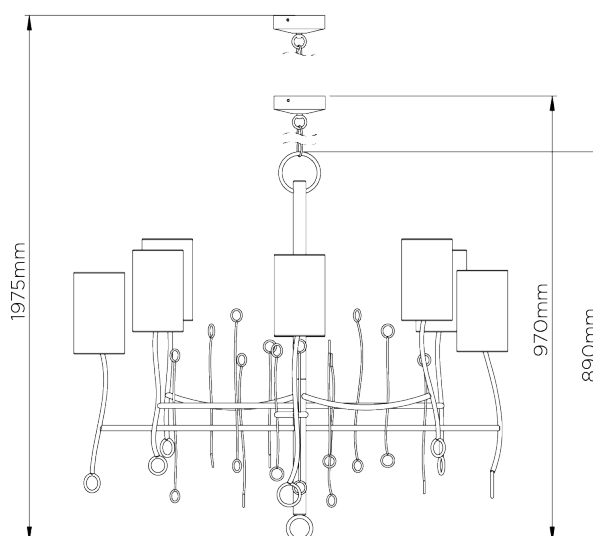

PORTA ROMANA

Short Lollipop Chandelier

MCL20S | Scratched Gold - Fired Copper

Scratched Gold with Fired Copper shown with 4 X 1/4" Cylinder in Truffle Silk

WIDTH
1080mm | 42 1/2"

CONSTRUCTED FROM
Forged steel with decorative finish

RECOMMENDED SHADE
4.25" Cylinder

MINIMUM DROP
970mm | 38 1/4"

WEIGHT
7 kg | 15.4 lbs

MAX WATTAGE
25W

MAXIMUM DROP
1975mm | 78"

LAMP
8 x 320lm (3w) LED G9 Capsule

DROPS AVAILABLE
1975mm / Custom

VOLTAGE
220-240V

FLEX AND SWITCH
Brass lampholder and Brown Silk flex

FINISHES

- 1 Scratched Gold - Fired Copper
- 2 Scratched Silver - Fired Copper

Short Lollipop Chandelier

MCL20S

WIDTH
1080mm | 42 1/2"

MINIMUM DROP
970mm | 38 1/4"

MAXIMUM DROP
1975mm | 78"

DROPS AVAILABLE
1975mm / Custom

CEILING ROSE DETAIL

© Porta Romana 2022

Dimensions and weights are provided as a guide. All Porta Romana Products are made by hand and variations can occur in some products. The products you are buying or marketing are exclusive designs belonging to Porta Romana. Please do not submit design sheets featuring our products to other manufacturing companies nor to other parties who might. Any manufacturer found to be reproducing Porta Romana products will be breaching copyright law and will be actively pursued