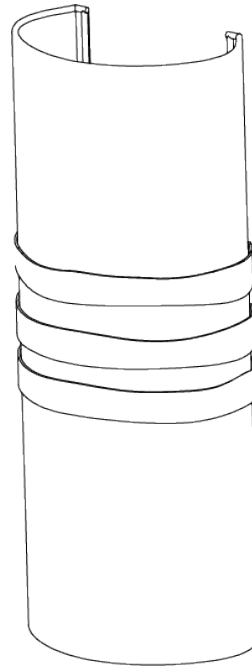

## Scruffy Ribbon Wall Light

TWL49 | White Gold

White Gold shown with 6 1/2" Open Back Oval in Putty

HEIGHT  
410mm | 16 1/4"

CONSTRUCTED FROM  
Steel with decorative finish

RECOMMENDED SHADE  
6.5" Open Back Oval

HEIGHT WITH SHADE  
410mm | 16 1/4"

WEIGHT  
0.8 kg | 1.76 lbs

MAX WATTAGE  
25W

WIDTH  
170mm | 6 3/4"

PROJECTION  
105mm | 4 1/4"

LAMP  
2 x 320lm (3w) LED G9 Capsule

WIDTH WITH SHADE  
170mm | 6 3/4"

VOLTAGE  
220-240V

# Scruffy Ribbon Wall Light

TWL49

HEIGHT  
410mm | 16 1/4"

HEIGHT WITH SHADE  
410mm | 16 1/4"

WIDTH  
170mm | 6 3/4"

WIDTH WITH SHADE  
170mm | 6 3/4"

© Porta Romana 2022

Dimensions and weights are provided as a guide. All Porta Romana Products are made by hand and variations can occur in some products. The products you are buying or marketing are exclusive designs belonging to Porta Romana. Please do not submit design sheets featuring our products to other manufacturing companies nor to other parties who might. Any manufacturer found to be reproducing Porta Romana products will be breaching copyright law and will be actively pursued