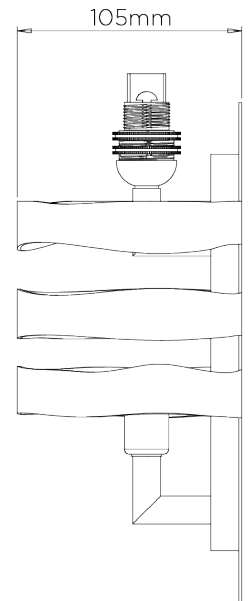

## Scruffy Ribbon Wall Light

TWL49 | White Gold

White Gold shown with 6 1/2" Open Back Oval in Putty

HEIGHT  
410mm | 16 1/4"

CONSTRUCTED FROM  
Steel with decorative finish

RECOMMENDED SHADE  
6.5" Open Back Oval

HEIGHT WITH SHADE  
410mm | 16 1/4"

WEIGHT  
0.8 kg | 1.76 lbs

MAX WATTAGE  
25W

WIDTH  
170mm | 6 3/4"

PROJECTION  
105mm | 4 1/4"

LAMP  
2 x 320lm (3w) LED G9 Capsule

WIDTH WITH SHADE  
170mm | 6 3/4"

VOLTAGE  
220-240V

# Scruffy Ribbon Wall Light

TWL49

HEIGHT  
410mm | 16 1/4"

HEIGHT WITH SHADE  
410mm | 16 1/4"

WIDTH  
170mm | 6 3/4"

WIDTH WITH SHADE  
170mm | 6 3/4"

© Porta Romana 2022

Dimensions and weights are provided as a guide. All Porta Romana Products are made by hand and variations can occur in some products. The products you are buying or marketing are exclusive designs belonging to Porta Romana. Please do not submit design sheets featuring our products to other manufacturing companies nor to other parties who might. Any manufacturer found to be reproducing Porta Romana products will be breaching copyright law and will be actively pursued