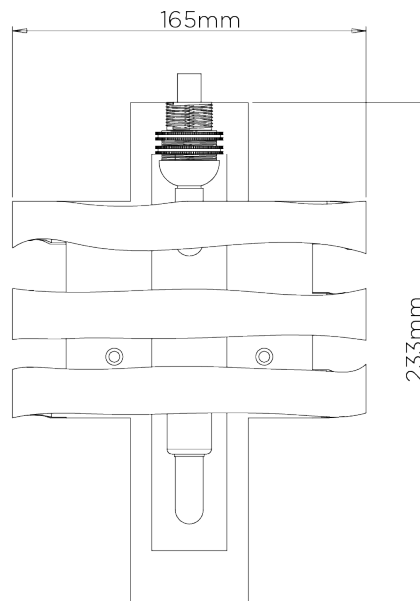

## Scruffy Ribbon Wall Light

TWL49 | White Gold

White Gold shown with 6 1/2" Open Back Oval in Putty

HEIGHT  
410mm | 16 1/4"

CONSTRUCTED FROM  
Steel with decorative finish

RECOMMENDED SHADE  
6.5" Open Back Oval

HEIGHT WITH SHADE  
410mm | 16 1/4"

WEIGHT  
0.8 kg | 1.76 lbs

MAX WATTAGE  
25W

WIDTH  
170mm | 6 3/4"

PROJECTION  
105mm | 4 1/4"

LAMP  
2 x 320lm (3w) LED G9 Capsule

WIDTH WITH SHADE  
170mm | 6 3/4"

VOLTAGE  
220-240V

# Scruffy Ribbon Wall Light

TWL49

HEIGHT  
410mm | 16 1/4"

HEIGHT WITH SHADE  
410mm | 16 1/4"

WIDTH  
170mm | 6 3/4"

WIDTH WITH SHADE  
170mm | 6 3/4"

© Porta Romana 2022

Dimensions and weights are provided as a guide. All Porta Romana Products are made by hand and variations can occur in some products. The products you are buying or marketing are exclusive designs belonging to Porta Romana. Please do not submit design sheets featuring our products to other manufacturing companies nor to other parties who might. Any manufacturer found to be reproducing Porta Romana products will be breaching copyright law and will be actively pursued