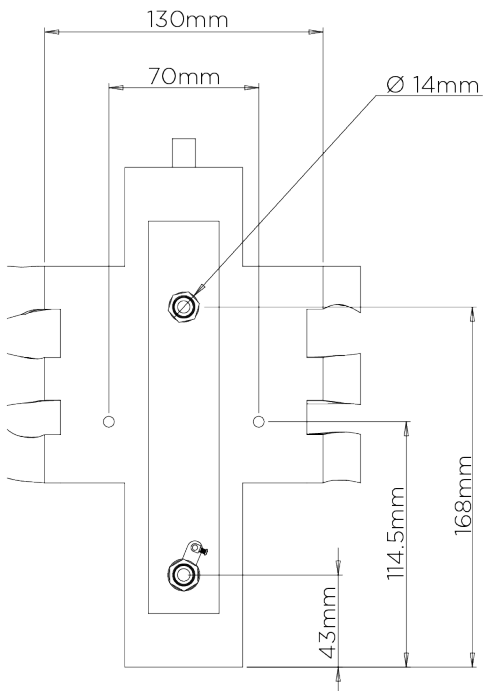

## Scruffy Ribbon Wall Light

TWL49 | White Gold

White Gold shown with 6 1/2" Open Back Oval in Putty

HEIGHT  
410mm | 16 1/4"

CONSTRUCTED FROM  
Steel with decorative finish

RECOMMENDED SHADE  
6.5" Open Back Oval

HEIGHT WITH SHADE  
410mm | 16 1/4"

WEIGHT  
0.8 kg | 1.76 lbs

MAX WATTAGE  
25W

WIDTH  
170mm | 6 3/4"

PROJECTION  
105mm | 4 1/4"

LAMP  
2 x 320lm (3w) LED G9 Capsule

WIDTH WITH SHADE  
170mm | 6 3/4"

VOLTAGE  
220-240V

# Scruffy Ribbon Wall Light

TWL49

HEIGHT  
410mm | 16 1/4"

HEIGHT WITH SHADE  
410mm | 16 1/4"

WIDTH  
170mm | 6 3/4"

WIDTH WITH SHADE  
170mm | 6 3/4"

© Porta Romana 2022

Dimensions and weights are provided as a guide. All Porta Romana Products are made by hand and variations can occur in some products. The products you are buying or marketing are exclusive designs belonging to Porta Romana. Please do not submit design sheets featuring our products to other manufacturing companies nor to other parties who might. Any manufacturer found to be reproducing Porta Romana products will be breaching copyright law and will be actively pursued