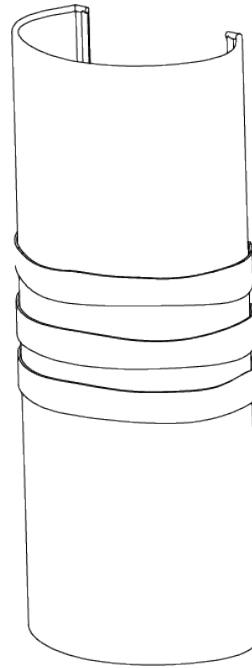

## Scruffy Ribbon Wall Light

TWL49 | Decayed Silver

Decayed Silver shown with 6 1/2" Open Back Oval in Putty Silk

HEIGHT  
410mm | 16 1/4"

CONSTRUCTED FROM  
Steel with decorative finish

RECOMMENDED SHADE  
6.5" Open Back Oval

HEIGHT WITH SHADE  
410mm | 16 1/4"

WEIGHT  
0.8 kg | 1.76 lbs

MAX WATTAGE  
25W

WIDTH  
170mm | 6 3/4"

PROJECTION  
105mm | 4 1/4"

LAMP  
2 x 320lm (3w) LED G9 Capsule

WIDTH WITH SHADE  
170mm | 6 3/4"

VOLTAGE  
220-240V

FLEX AND SWITCH  
Nickel lampholder

FINISHES  
1 Decayed Silver  
2 White Gold

# Scruffy Ribbon Wall Light

TWL49

HEIGHT  
410mm | 16 1/4"

HEIGHT WITH SHADE  
410mm | 16 1/4"

WIDTH  
170mm | 6 3/4"

WIDTH WITH SHADE  
170mm | 6 3/4"

© Porta Romana 2022

Dimensions and weights are provided as a guide. All Porta Romana Products are made by hand and variations can occur in some products. The products you are buying or marketing are exclusive designs belonging to Porta Romana. Please do not submit design sheets featuring our products to other manufacturing companies nor to other parties who might. Any manufacturer found to be reproducing Porta Romana products will be breaching copyright law and will be actively pursued