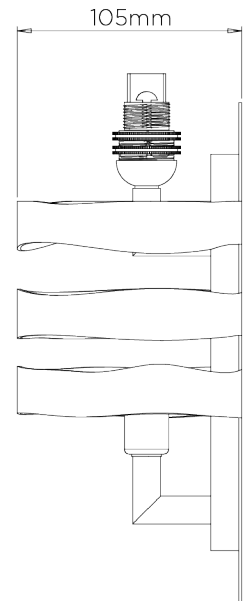

## Scruffy Ribbon Wall Light

TWL49 | Decayed Silver

Decayed Silver shown with 6 1/2" Open Back Oval in Putty Silk

HEIGHT  
410mm | 16 1/4"

CONSTRUCTED FROM  
Steel with decorative finish

RECOMMENDED SHADE  
6.5" Open Back Oval

HEIGHT WITH SHADE  
410mm | 16 1/4"

WEIGHT  
0.8 kg | 1.76 lbs

MAX WATTAGE  
25W

WIDTH  
170mm | 6 3/4"

PROJECTION  
105mm | 4 1/4"

LAMP  
2 x 320lm (3w) LED G9 Capsule

WIDTH WITH SHADE  
170mm | 6 3/4"

VOLTAGE  
220-240V

# Scruffy Ribbon Wall Light

TWL49

HEIGHT  
410mm | 16 1/4"

HEIGHT WITH SHADE  
410mm | 16 1/4"

WIDTH  
170mm | 6 3/4"

WIDTH WITH SHADE  
170mm | 6 3/4"

© Porta Romana 2022

Dimensions and weights are provided as a guide. All Porta Romana Products are made by hand and variations can occur in some products. The products you are buying or marketing are exclusive designs belonging to Porta Romana. Please do not submit design sheets featuring our products to other manufacturing companies nor to other parties who might. Any manufacturer found to be reproducing Porta Romana products will be breaching copyright law and will be actively pursued