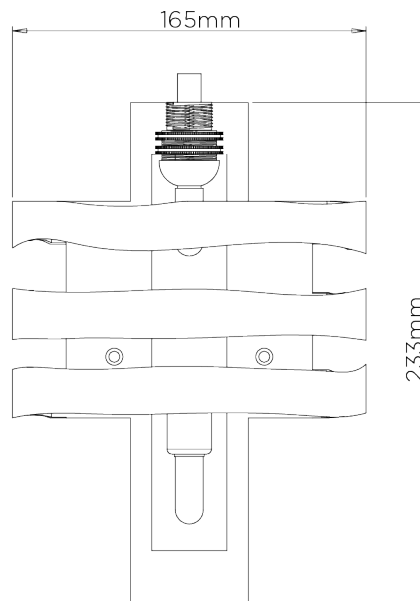

## Scruffy Ribbon Wall Light

TWL49 | Decayed Silver

Decayed Silver shown with 6 1/2" Open Back Oval in Putty Silk

HEIGHT  
410mm | 16 1/4"

CONSTRUCTED FROM  
Steel with decorative finish

RECOMMENDED SHADE  
6.5" Open Back Oval

HEIGHT WITH SHADE  
410mm | 16 1/4"

WEIGHT  
0.8 kg | 1.76 lbs

MAX WATTAGE  
25W

WIDTH  
170mm | 6 3/4"

PROJECTION  
105mm | 4 1/4"

LAMP  
2 x 320lm (3w) LED G9 Capsule

WIDTH WITH SHADE  
170mm | 6 3/4"

VOLTAGE  
220-240V

# Scruffy Ribbon Wall Light

TWL49

HEIGHT  
410mm | 16 1/4"

HEIGHT WITH SHADE  
410mm | 16 1/4"

WIDTH  
170mm | 6 3/4"

WIDTH WITH SHADE  
170mm | 6 3/4"

© Porta Romana 2022

Dimensions and weights are provided as a guide. All Porta Romana Products are made by hand and variations can occur in some products. The products you are buying or marketing are exclusive designs belonging to Porta Romana. Please do not submit design sheets featuring our products to other manufacturing companies nor to other parties who might. Any manufacturer found to be reproducing Porta Romana products will be breaching copyright law and will be actively pursued