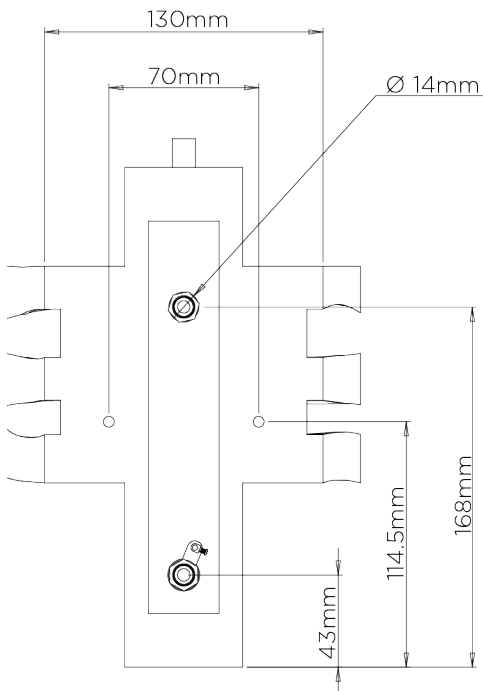

## Scruffy Ribbon Wall Light

TWL49 | Decayed Silver

Decayed Silver shown with 6 1/2" Open Back Oval in Putty Silk

HEIGHT  
410mm | 16 1/4"

CONSTRUCTED FROM  
Steel with decorative finish

RECOMMENDED SHADE  
6.5" Open Back Oval

HEIGHT WITH SHADE  
410mm | 16 1/4"

WEIGHT  
0.8 kg | 1.76 lbs

MAX WATTAGE  
25W

WIDTH  
170mm | 6 3/4"

PROJECTION  
105mm | 4 1/4"

LAMP  
2 x 320lm (3w) LED G9 Capsule

WIDTH WITH SHADE  
170mm | 6 3/4"

VOLTAGE  
220-240V

# Scruffy Ribbon Wall Light

TWL49

HEIGHT  
410mm | 16 1/4"

HEIGHT WITH SHADE  
410mm | 16 1/4"

WIDTH  
170mm | 6 3/4"

WIDTH WITH SHADE  
170mm | 6 3/4"

© Porta Romana 2022

Dimensions and weights are provided as a guide. All Porta Romana Products are made by hand and variations can occur in some products. The products you are buying or marketing are exclusive designs belonging to Porta Romana. Please do not submit design sheets featuring our products to other manufacturing companies nor to other parties who might. Any manufacturer found to be reproducing Porta Romana products will be breaching copyright law and will be actively pursued