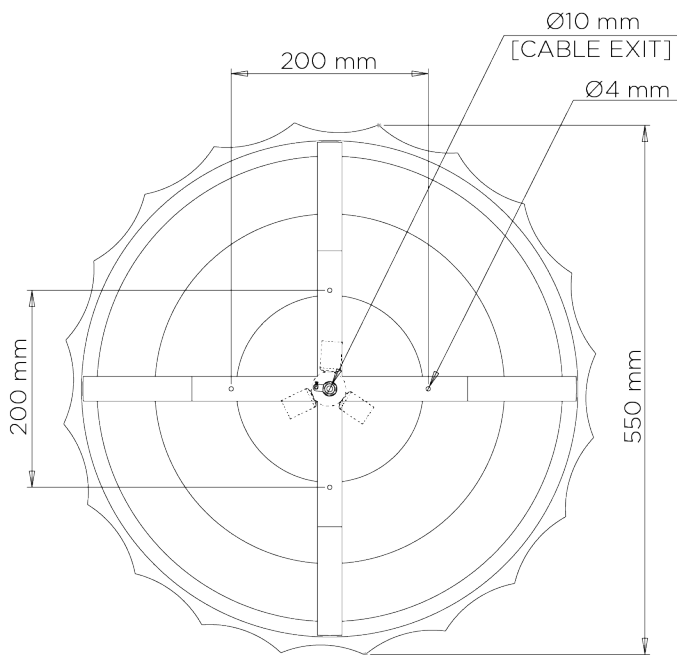

PORTA ROMANA

Scalloped Bulkhead

MCL31 | French Brass

French Brass shown with Champagne Perspex Diffuser

WIDTH
550mm | 21 3/4"

MAXIMUM DROP
120mm | 4 3/4"

DROPS AVAILABLE
120mm

CONSTRUCTED FROM
Cast composite and steel with decorative finish and perspex

WEIGHT
5.2 kg | 11.44 lbs

MAX WATTAGE
25W

LAMP
3 x 320lm (3w) LED G9 Capsule

VOLTAGE
220-240V

FINISHES
1 French Brass
2 Plaster White

Scalloped Bulkhead

MCL31

WIDTH

550mm | 21 3/4"

MAXIMUM DROP

120mm | 4 3/4"

DROPS AVAILABLE

120mm

© Porta Romana 2022

Dimensions and weights are provided as a guide. All Porta Romana Products are made by hand and variations can occur in some products. The products you are buying or marketing are exclusive designs belonging to Porta Romana. Please do not submit design sheets featuring our products to other manufacturing companies nor to other parties who might. Any manufacturer found to be reproducing Porta Romana products will be breaching copyright law and will be actively pursued