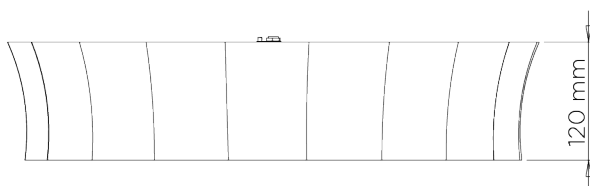

PORTA ROMANA

Scalloped Bulkhead

MCL31 | French Brass

French Brass shown with Champagne Perspex Diffuser

WIDTH
550mm | 21 3/4"

MAXIMUM DROP
120mm | 4 3/4"

DROPS AVAILABLE
120mm

CONSTRUCTED FROM
Cast composite and steel with decorative finish and perspex

WEIGHT
5.2 kg | 11.44 lbs

MAX WATTAGE
25W

LAMP
3 x 320lm (3w) LED G9 Capsule

VOLTAGE
220-240V

FINISHES
1 French Brass
2 Plaster White

Scalloped Bulkhead

MCL31

WIDTH

550mm | 21 3/4"

MAXIMUM DROP

120mm | 4 3/4"

DROPS AVAILABLE

120mm

© Porta Romana 2022

Dimensions and weights are provided as a guide. All Porta Romana Products are made by hand and variations can occur in some products. The products you are buying or marketing are exclusive designs belonging to Porta Romana. Please do not submit design sheets featuring our products to other manufacturing companies nor to other parties who might. Any manufacturer found to be reproducing Porta Romana products will be breaching copyright law and will be actively pursued