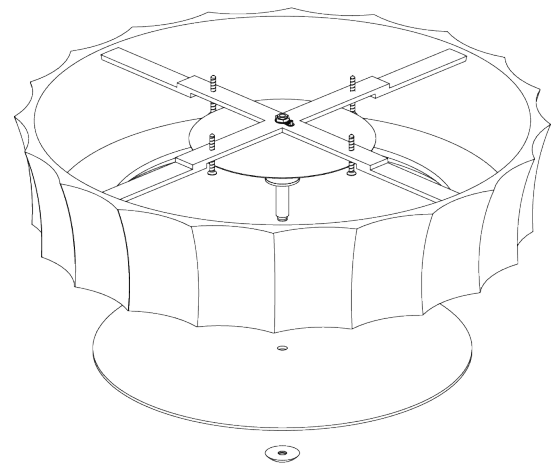

PORTA ROMANA

Scalloped Bulkhead

MCL31 | French Brass

French Brass shown with Champagne Perspex Diffuser

WIDTH
550mm | 21 3/4"

MAXIMUM DROP
120mm | 4 3/4"

DROPS AVAILABLE
120mm

CONSTRUCTED FROM
Cast composite and steel with decorative finish and perspex

WEIGHT
5.2 kg | 11.44 lbs

MAX WATTAGE
25W

LAMP
3 x 320lm (3w) LED G9 Capsule

VOLTAGE
220-240V

FINISHES
1 French Brass
2 Plaster White

Scalloped Bulkhead

MCL31

WIDTH

550mm | 21 3/4"

MAXIMUM DROP

120mm | 4 3/4"

DROPS AVAILABLE

120mm

© Porta Romana 2022

Dimensions and weights are provided as a guide. All Porta Romana Products are made by hand and variations can occur in some products. The products you are buying or marketing are exclusive designs belonging to Porta Romana. Please do not submit design sheets featuring our products to other manufacturing companies nor to other parties who might. Any manufacturer found to be reproducing Porta Romana products will be breaching copyright law and will be actively pursued