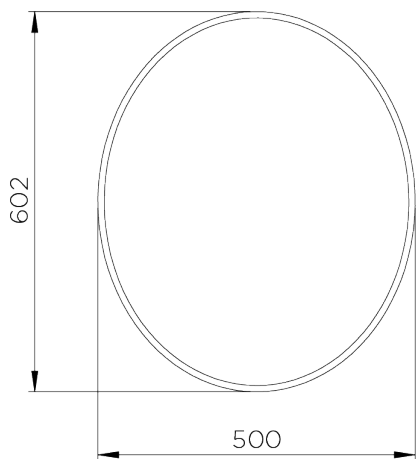

PORTA ROMANA

Salvatore Nest Of Tables

CST39 | French Brass

French Brass shown with Astronomy Glass Tops

HEIGHT
600mm | 23 3/4"

CONSTRUCTED FROM
Forged steel with decorative finish
and tough glass top

WIDTH
602mm | 23 3/4"

WEIGHT
29.8 kg | 65.56 lbs

DEPTH
500mm | 19 3/4"

FINISHES
1 Burnt Silver
2 French Brass

Salvatore Nest Of Tables

CST39

HEIGHT
600mm | 23 3/4"

WIDTH
602mm | 23 3/4"

DEPTH
500mm | 19 3/4"