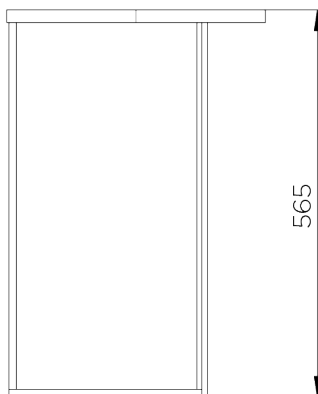

PORTA ROMANA

Salvatore Nest Of Tables

CST39 | French Brass

French Brass shown with Astronomy Glass Tops

HEIGHT
600mm | 23 3/4"

CONSTRUCTED FROM
Forged steel with decorative finish
and tough glass top

WIDTH
602mm | 23 3/4"

WEIGHT
29.8 kg | 65.56 lbs

DEPTH
500mm | 19 3/4"

FINISHES
1 Burnt Silver
2 French Brass

Salvatore Nest Of Tables

CST39

HEIGHT
600mm | 23 3/4"

WIDTH
602mm | 23 3/4"

DEPTH
500mm | 19 3/4"