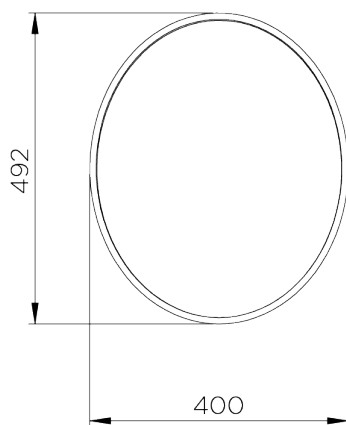

PORTA ROMANA

Salvatore Nest Of Tables

CST39 | French Brass

French Brass shown with Astronomy Glass Tops

HEIGHT
600mm | 23 3/4"

CONSTRUCTED FROM
Forged steel with decorative finish
and tough glass top

WIDTH
602mm | 23 3/4"

WEIGHT
29.8 kg | 65.56 lbs

DEPTH
500mm | 19 3/4"

FINISHES
1 Burnt Silver
2 French Brass

Salvatore Nest Of Tables

CST39

HEIGHT
600mm | 23 3/4"

WIDTH
602mm | 23 3/4"

DEPTH
500mm | 19 3/4"