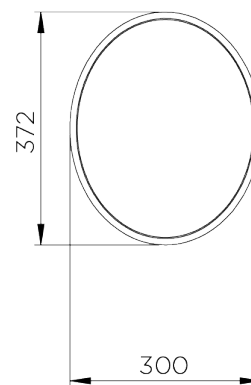

PORTA ROMANA

Salvatore Nest Of Tables

CST39 | French Brass

French Brass shown with Astronomy Glass Tops

HEIGHT
600mm | 23 3/4"

CONSTRUCTED FROM
Forged steel with decorative finish
and tough glass top

WIDTH
602mm | 23 3/4"

WEIGHT
29.8 kg | 65.56 lbs

DEPTH
500mm | 19 3/4"

FINISHES
1 Burnt Silver
2 French Brass

Salvatore Nest Of Tables

CST39

HEIGHT
600mm | 23 3/4"

WIDTH
602mm | 23 3/4"

DEPTH
500mm | 19 3/4"