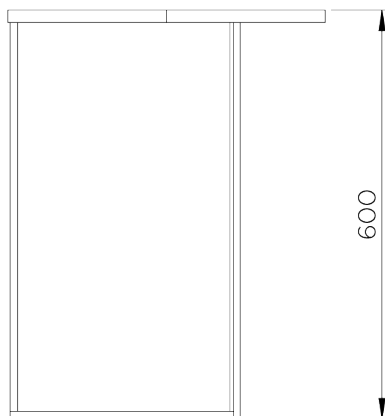

PORTA ROMANA

Salvatore Nest Of Tables

CST39 | French Brass

French Brass shown with Astronomy Glass Tops

HEIGHT
600mm | 23 3/4"

CONSTRUCTED FROM
Forged steel with decorative finish
and tough glass top

WIDTH
602mm | 23 3/4"

WEIGHT
29.8 kg | 65.56 lbs

DEPTH
500mm | 19 3/4"

FINISHES
1 Burnt Silver
2 French Brass

Salvatore Nest Of Tables

CST39

HEIGHT
600mm | 23 3/4"

WIDTH
602mm | 23 3/4"

DEPTH
500mm | 19 3/4"