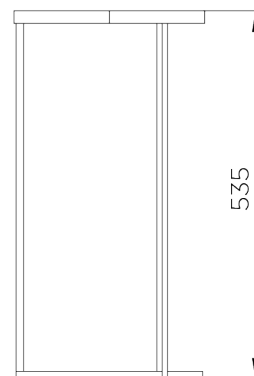

PORTA ROMANA

Salvatore Nest Of Tables

CST39 | French Brass

French Brass shown with Astronomy Glass Tops

HEIGHT
600mm | 23 3/4"

CONSTRUCTED FROM
Forged steel with decorative finish
and tough glass top

WIDTH
602mm | 23 3/4"

WEIGHT
29.8 kg | 65.56 lbs

DEPTH
500mm | 19 3/4"

FINISHES
1 Burnt Silver
2 French Brass

Salvatore Nest Of Tables

CST39

HEIGHT
600mm | 23 3/4"

WIDTH
602mm | 23 3/4"

DEPTH
500mm | 19 3/4"