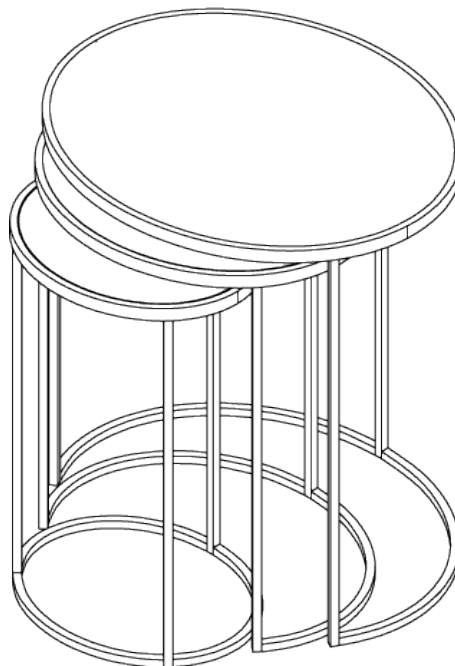

PORTA ROMANA

Salvatore Nest Of Tables

CST39 | French Brass

French Brass shown with Astronomy Glass Tops

HEIGHT
600mm | 23 3/4"

CONSTRUCTED FROM
Forged steel with decorative finish
and tough glass top

WIDTH
602mm | 23 3/4"

WEIGHT
29.8 kg | 65.56 lbs

DEPTH
500mm | 19 3/4"

FINISHES
1 Burnt Silver
2 French Brass

Salvatore Nest Of Tables

CST39

HEIGHT
600mm | 23 3/4"

WIDTH
602mm | 23 3/4"

DEPTH
500mm | 19 3/4"