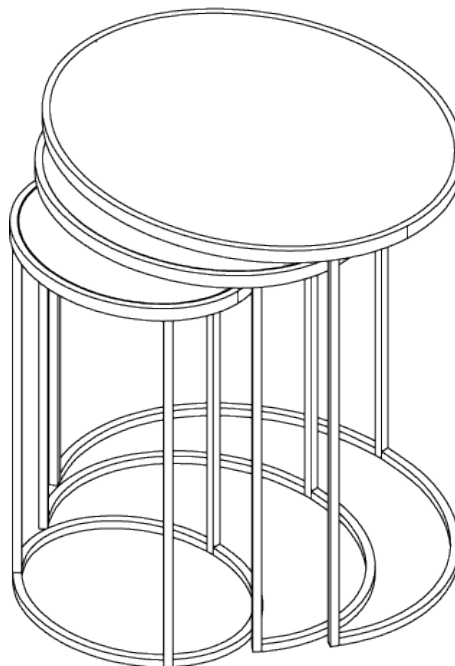

PORTA ROMANA

Salvatore Nest Of Tables

CST39 | Burnt Silver

Burnt Silver shown with Black Glass Top

HEIGHT
600mm | 23 3/4"

CONSTRUCTED FROM
Forged steel with decorative finish
and tough glass top

WIDTH
602mm | 23 3/4"

WEIGHT
29.8 kg | 65.56 lbs

DEPTH
500mm | 19 3/4"

FINISHES
1 Burnt Silver
2 French Brass

Salvatore Nest Of Tables

CST39

HEIGHT
600mm | 23 3/4"

WIDTH
602mm | 23 3/4"

DEPTH
500mm | 19 3/4"