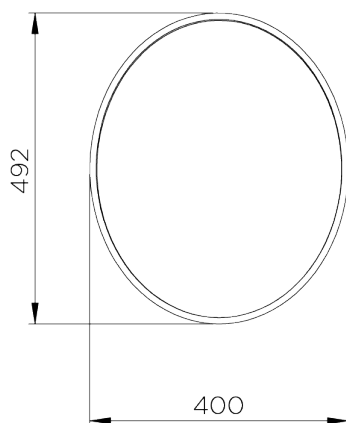

PORTA ROMANA

Salvatore Nest Of Tables

CST39 | Burnt Silver

Burnt Silver shown with Black Glass Top

HEIGHT
600mm | 23 3/4"

CONSTRUCTED FROM
Forged steel with decorative finish
and tough glass top

WIDTH
602mm | 23 3/4"

WEIGHT
29.8 kg | 65.56 lbs

DEPTH
500mm | 19 3/4"

FINISHES
1 Burnt Silver
2 French Brass

Salvatore Nest Of Tables

CST39

HEIGHT
600mm | 23 3/4"

WIDTH
602mm | 23 3/4"

DEPTH
500mm | 19 3/4"