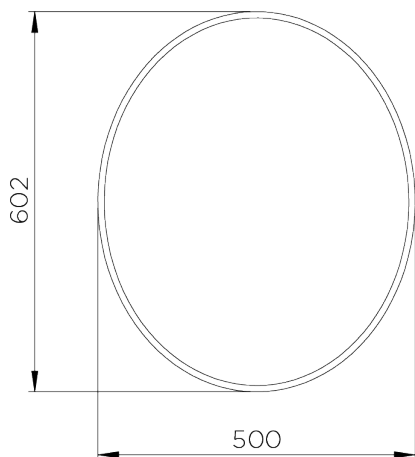

PORTA ROMANA

Salvatore Nest Of Tables

CST39 | Burnt Silver

Burnt Silver shown with Black Glass Top

HEIGHT
600mm | 23 3/4"

CONSTRUCTED FROM
Forged steel with decorative finish
and tough glass top

WIDTH
602mm | 23 3/4"

WEIGHT
29.8 kg | 65.56 lbs

DEPTH
500mm | 19 3/4"

FINISHES
1 Burnt Silver
2 French Brass

Salvatore Nest Of Tables

CST39

HEIGHT
600mm | 23 3/4"

WIDTH
602mm | 23 3/4"

DEPTH
500mm | 19 3/4"