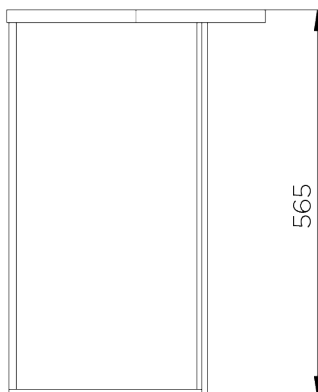

PORTA ROMANA

Salvatore Nest Of Tables

CST39 | Burnt Silver

Burnt Silver shown with Black Glass Top

HEIGHT
600mm | 23 3/4"

CONSTRUCTED FROM
Forged steel with decorative finish
and tough glass top

WIDTH
602mm | 23 3/4"

WEIGHT
29.8 kg | 65.56 lbs

DEPTH
500mm | 19 3/4"

FINISHES
1 Burnt Silver
2 French Brass

Salvatore Nest Of Tables

CST39

HEIGHT
600mm | 23 3/4"

WIDTH
602mm | 23 3/4"

DEPTH
500mm | 19 3/4"