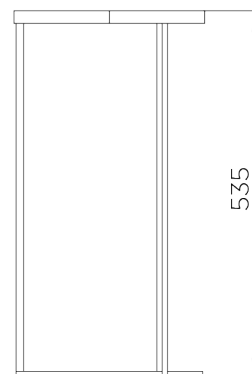

PORTA ROMANA

Salvatore Nest Of Tables

CST39 | Burnt Silver

Burnt Silver shown with Black Glass Top

HEIGHT
600mm | 23 3/4"

CONSTRUCTED FROM
Forged steel with decorative finish
and tough glass top

WIDTH
602mm | 23 3/4"

WEIGHT
29.8 kg | 65.56 lbs

DEPTH
500mm | 19 3/4"

FINISHES
1 Burnt Silver
2 French Brass

Salvatore Nest Of Tables

CST39

HEIGHT
600mm | 23 3/4"

WIDTH
602mm | 23 3/4"

DEPTH
500mm | 19 3/4"