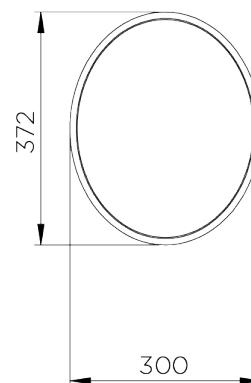

PORTA ROMANA

Salvatore Nest Of Tables

CST39 | Burnt Silver

Burnt Silver shown with Black Glass Top

HEIGHT
600mm | 23 3/4"

CONSTRUCTED FROM
Forged steel with decorative finish
and tough glass top

WIDTH
602mm | 23 3/4"

WEIGHT
29.8 kg | 65.56 lbs

DEPTH
500mm | 19 3/4"

FINISHES
1 Burnt Silver
2 French Brass

Salvatore Nest Of Tables

CST39

HEIGHT
600mm | 23 3/4"

WIDTH
602mm | 23 3/4"

DEPTH
500mm | 19 3/4"