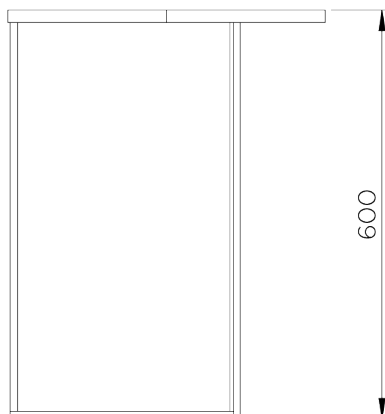

PORTA ROMANA

Salvatore Nest Of Tables

CST39 | Burnt Silver

Burnt Silver shown with Black Glass Top

HEIGHT
600mm | 23 3/4"

CONSTRUCTED FROM
Forged steel with decorative finish
and tough glass top

WIDTH
602mm | 23 3/4"

WEIGHT
29.8 kg | 65.56 lbs

DEPTH
500mm | 19 3/4"

FINISHES
1 Burnt Silver
2 French Brass

Salvatore Nest Of Tables

CST39

HEIGHT
600mm | 23 3/4"

WIDTH
602mm | 23 3/4"

DEPTH
500mm | 19 3/4"