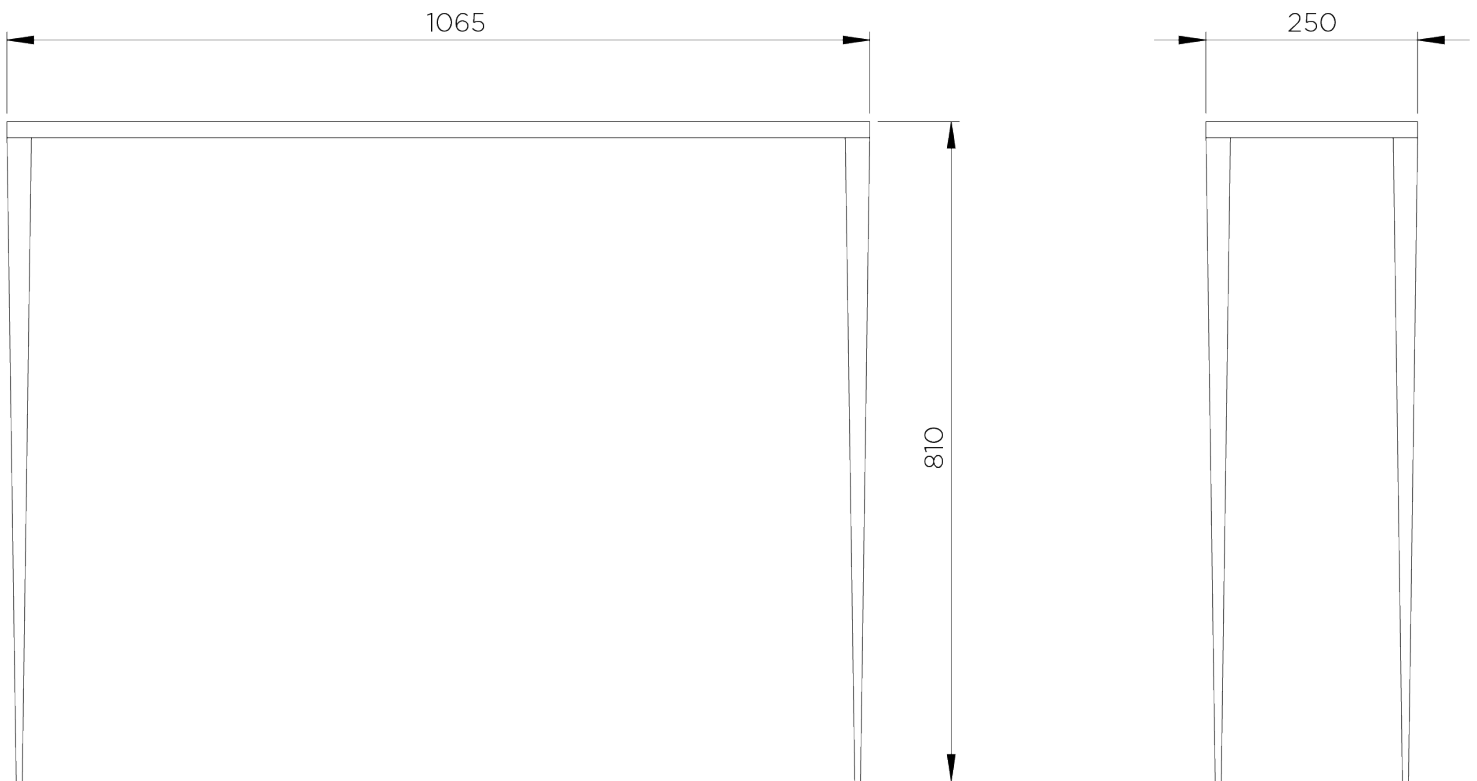

PORTA ROMANA

Salvatore Console Table Small

CCT08 | French Brass

HEIGHT
810mm | 32"

WIDTH
1065mm | 42"

DEPTH
250mm | 10"

CONSTRUCTED FROM
Forged steel with decorative finish
and tough glass top

WEIGHT
12.7 kg | 27.94 lbs

FINISHES
1 Burnt Silver
2 French Brass

Salvatore Console Table Small

CCT08

HEIGHT
810mm | 32"

WIDTH
1065mm | 42"

DEPTH
250mm | 10"

© Porta Romana 2022

Dimensions and weights are provided as a guide. All Porta Romana Products are made by hand and variations can occur in some products. The products you are buying or marketing are exclusive designs belonging to Porta Romana. Please do not submit design sheets featuring our products to other manufacturing companies nor to other parties who might. Any manufacturer found to be reproducing Porta Romana products will be breaching copyright law and will be actively pursued