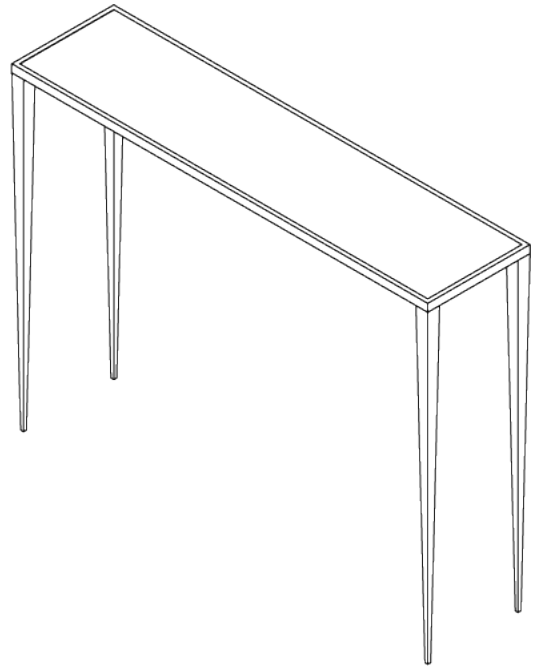

PORTA ROMANA

Salvatore Console Table Small

CCT08 | French Brass

HEIGHT
810mm | 32"

WIDTH
1065mm | 42"

DEPTH
250mm | 10"

CONSTRUCTED FROM
Forged steel with decorative finish
and tough glass top

WEIGHT
12.7 kg | 27.94 lbs

FINISHES
1 Burnt Silver
2 French Brass

Salvatore Console Table Small

CCT08

HEIGHT
810mm | 32"

WIDTH
1065mm | 42"

DEPTH
250mm | 10"

© Porta Romana 2022

Dimensions and weights are provided as a guide. All Porta Romana Products are made by hand and variations can occur in some products. The products you are buying or marketing are exclusive designs belonging to Porta Romana. Please do not submit design sheets featuring our products to other manufacturing companies nor to other parties who might. Any manufacturer found to be reproducing Porta Romana products will be breaching copyright law and will be actively pursued